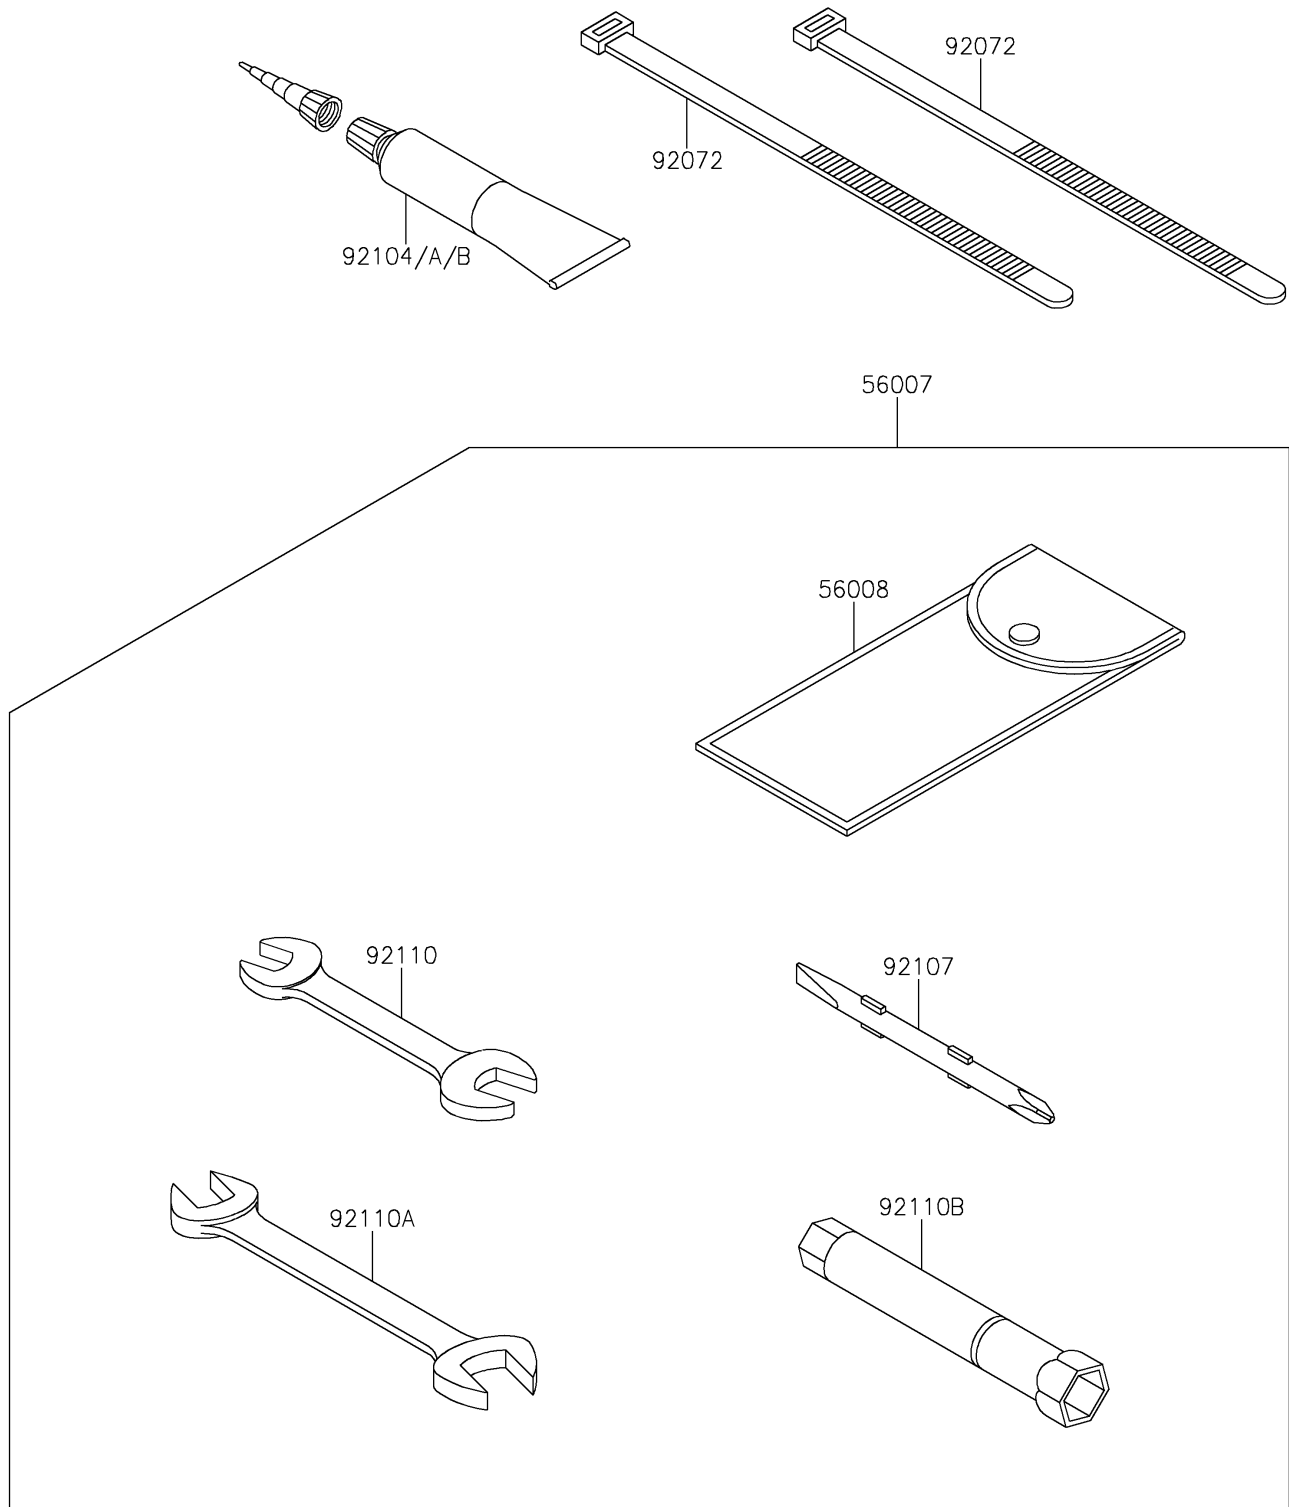

2024 JET SKI® ULTRA® 310LX

PARTS DIAGRAM

Owner's Tools

F3182

2024 JET SKI® ULTRA® 310LX

PARTS LIST Owner's Tools

ITEM NAME

PART NUMBER

QUANTITY
