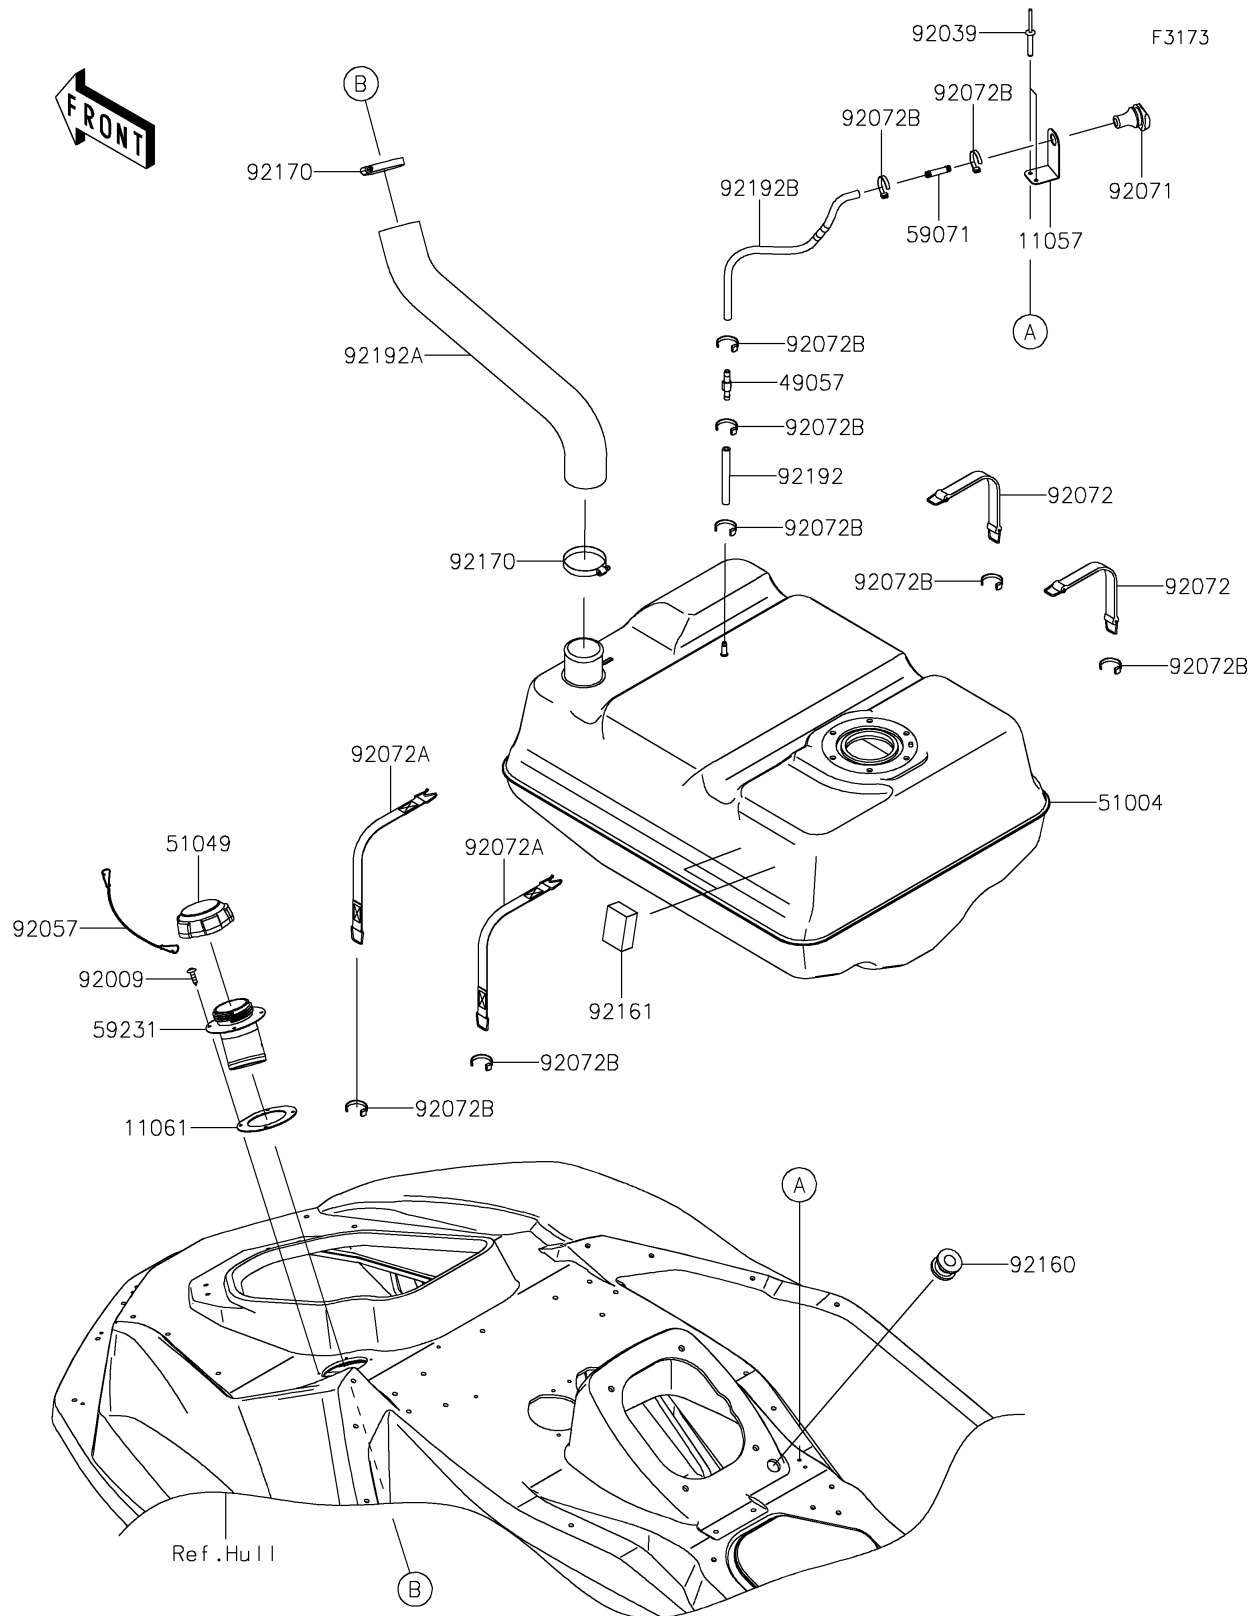

2025 JET SKI® ULTRA® 310LX

Kawasaki
Let the Good Times Roll®

PARTS DIAGRAM

Fuel Tank