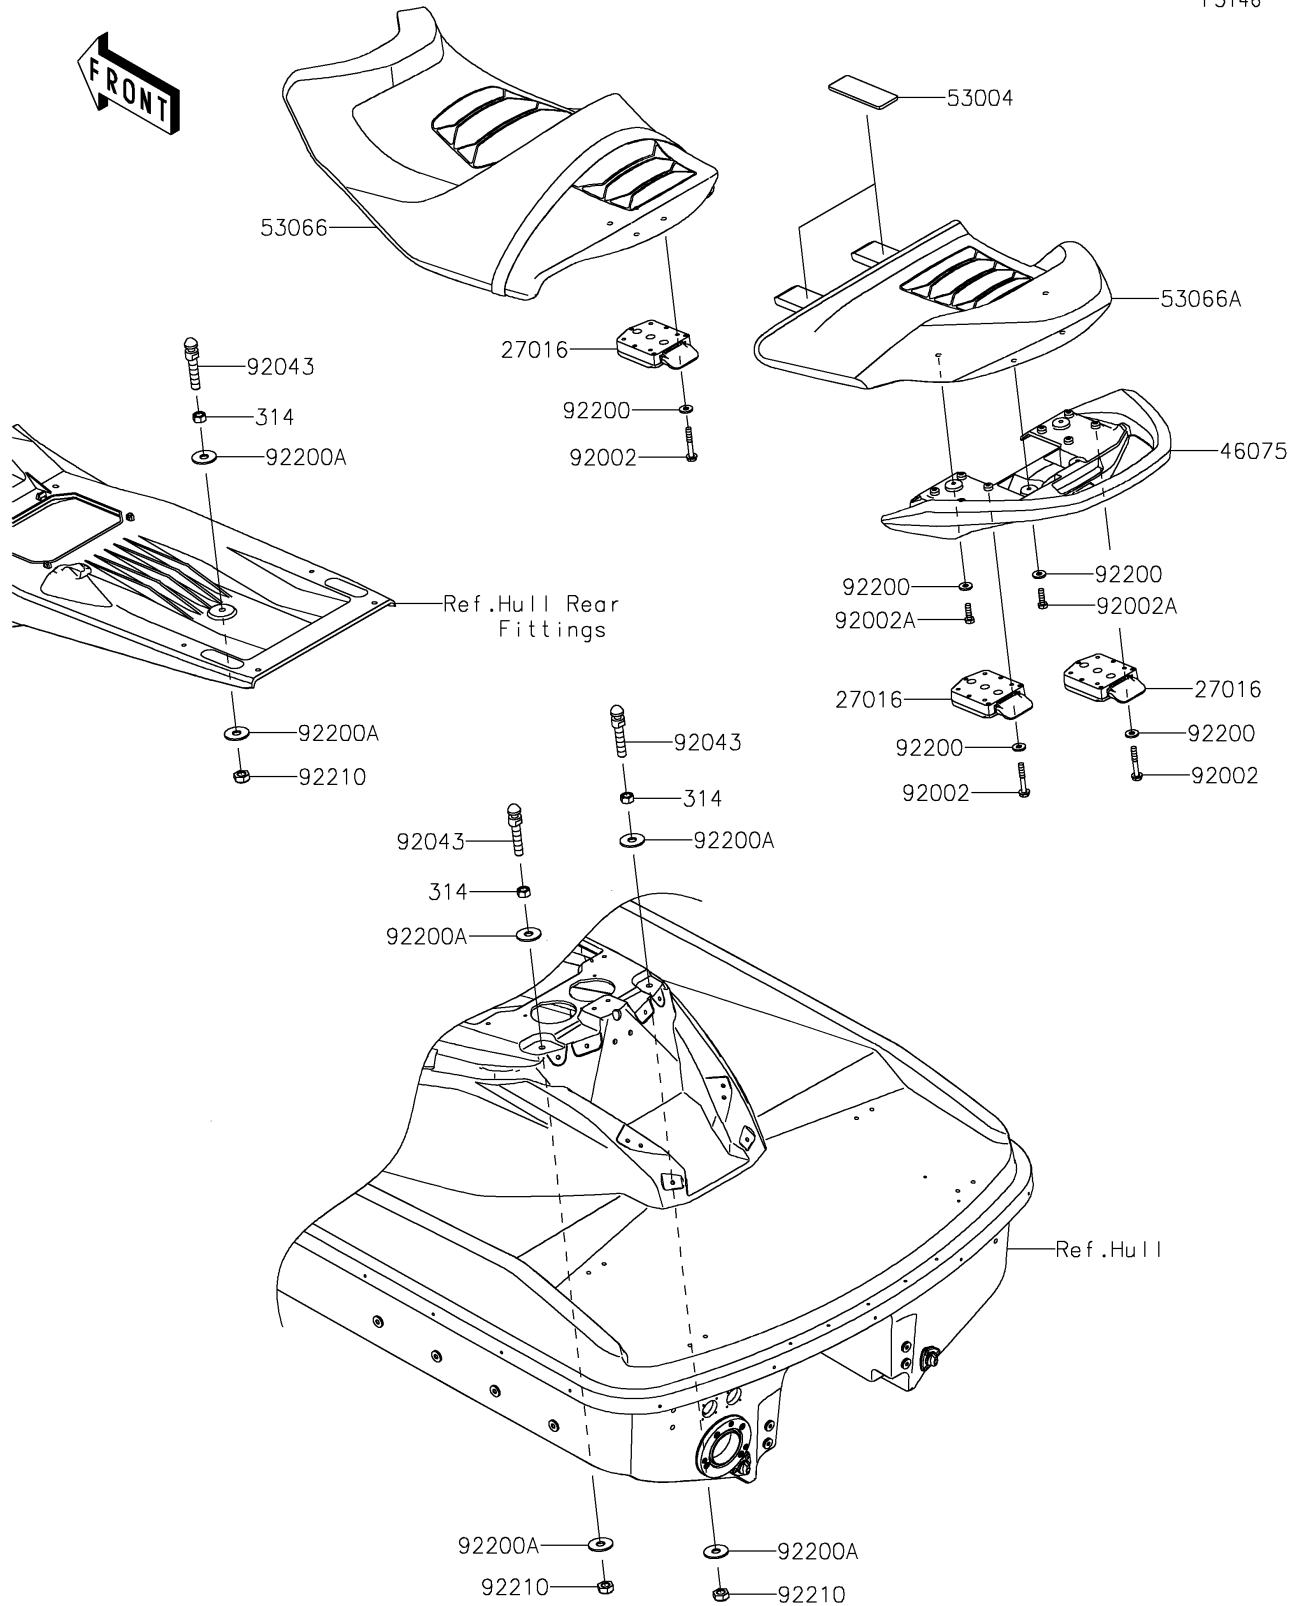

2024 JET SKI® ULTRA® 310LX

PARTS DIAGRAM

Seat

F3146

2024 JET SKI® ULTRA® 310LX

PARTS LIST

Seat

ITEM NAME

PART NUMBER

QUANTITY
