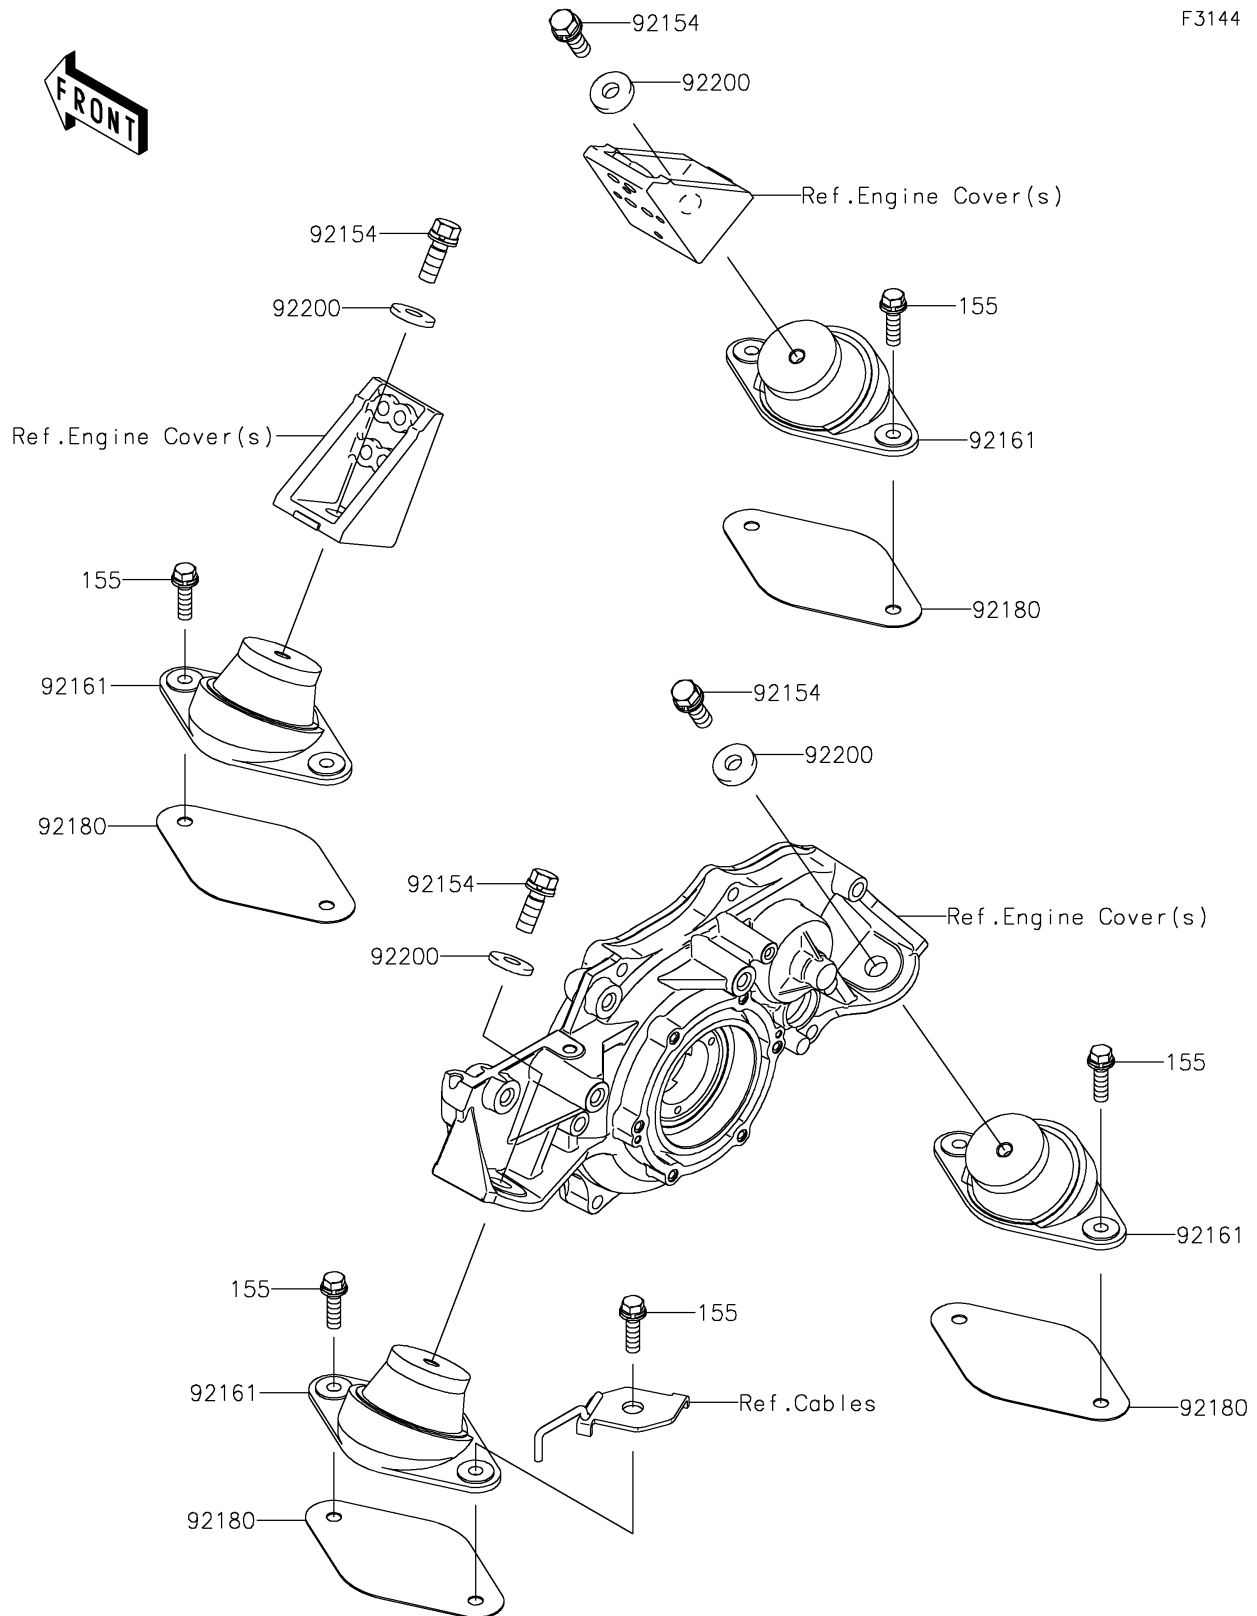

2024 JET SKI® ULTRA® 310LX

PARTS DIAGRAM

Engine Mount

2024 JET SKI® ULTRA® 310LX

PARTS LIST

Engine Mount

ITEM NAME

PART NUMBER

QUANTITY
