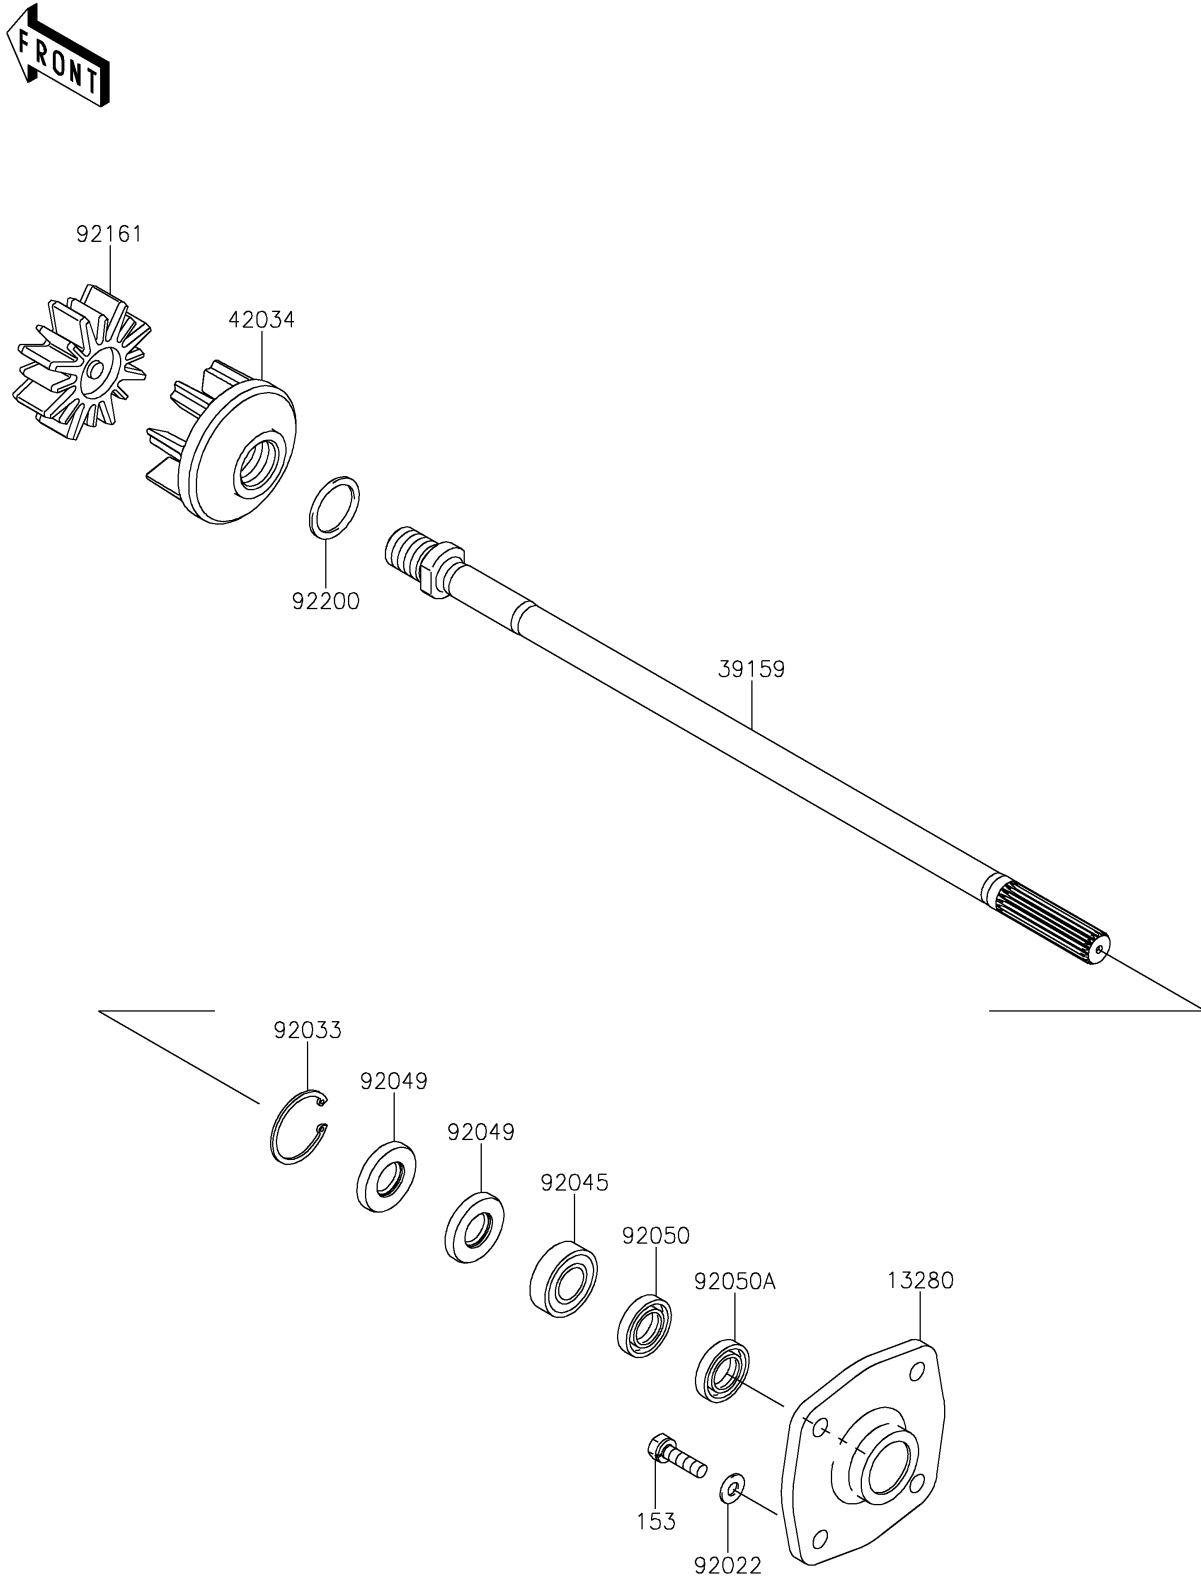

2024 JET SKI® ULTRA® 310LX

PARTS DIAGRAM

Drive Shaft

E3134

2024 JET SKI® ULTRA® 310LX

PARTS LIST

Drive Shaft

ITEM NAME

PART NUMBER

QUANTITY
