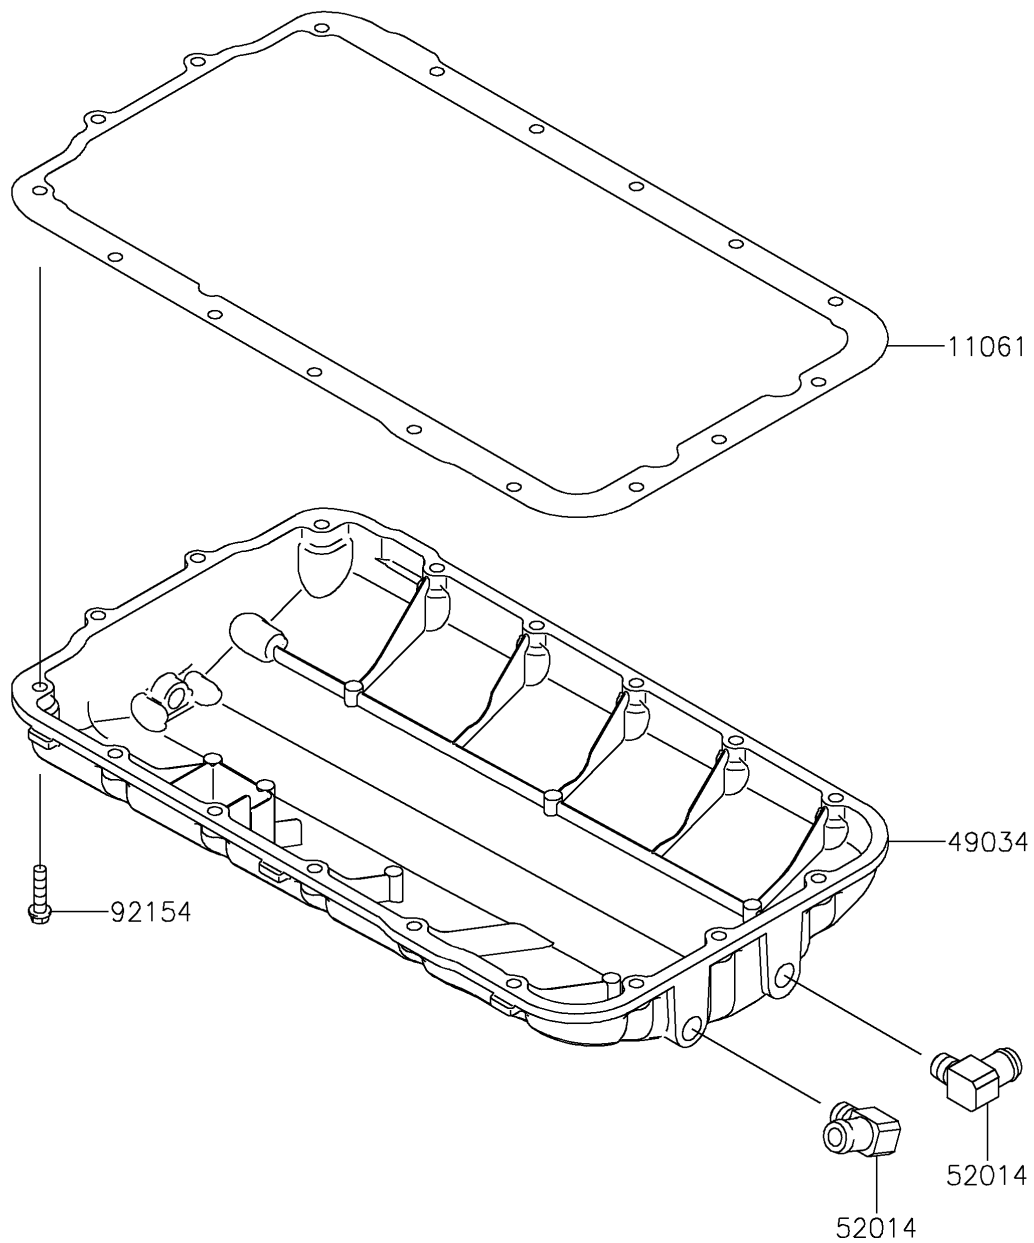

2024 JET SKI® ULTRA® 310LX

PARTS DIAGRAM

Oil Pan

E1434

2024 JET SKI® ULTRA® 310LX

PARTS LIST

Oil Pan

ITEM NAME

PART NUMBER

QUANTITY
