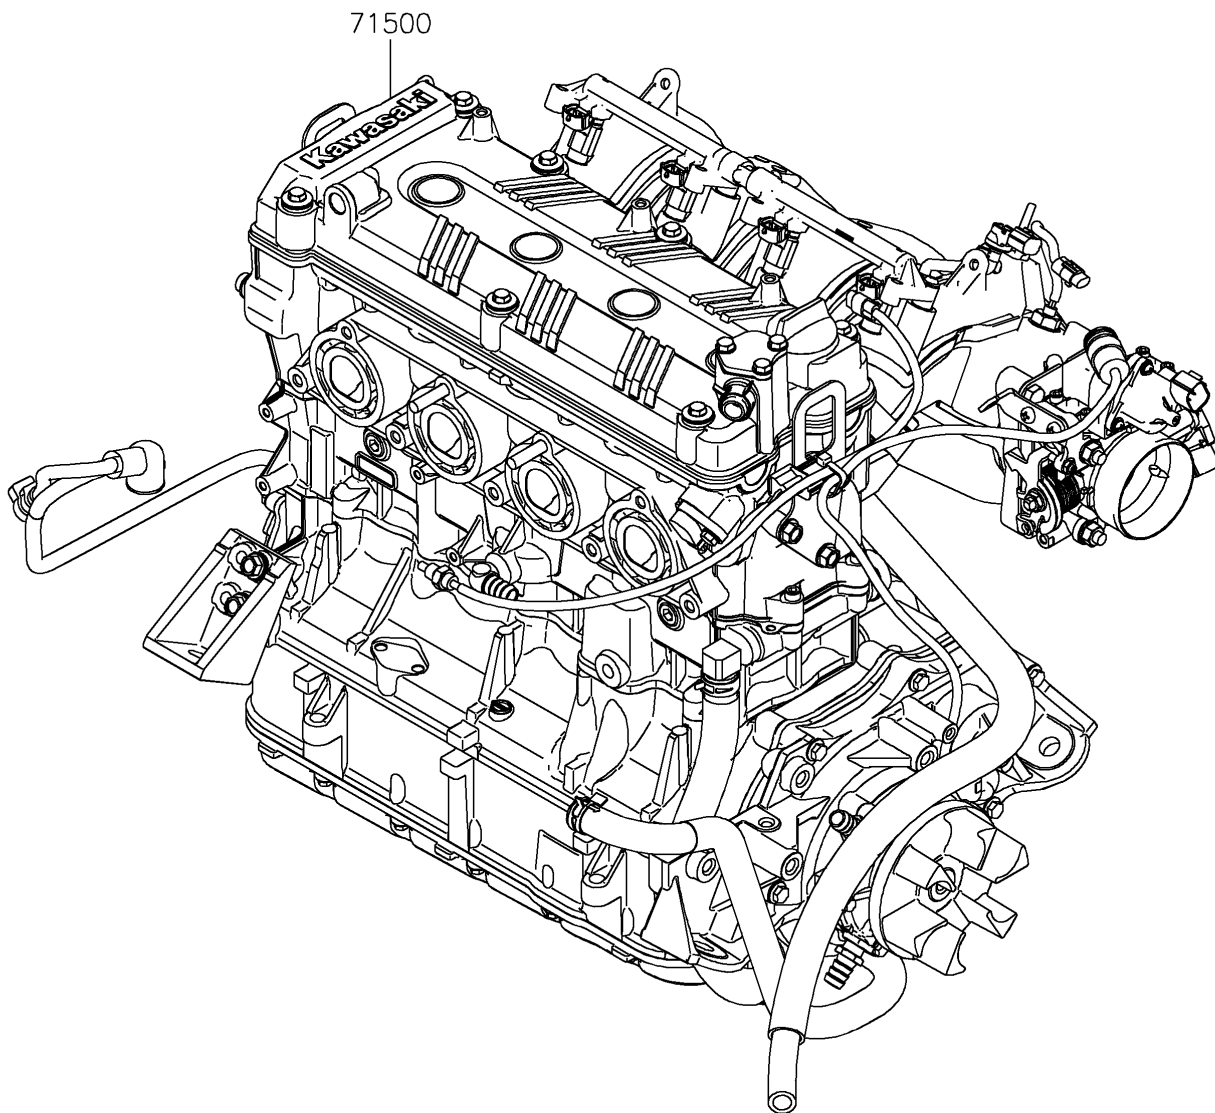

2024 JET SKI® SX-R™ 160

PARTS DIAGRAM

Engine Assembly(Only USA, CAN and PHL)

F3890

2024 JET SKI® SX-R™ 160

PARTS LIST

Engine Assembly(Only USA, CAN and PHL)

ITEM NAME

PART NUMBER

QUANTITY
