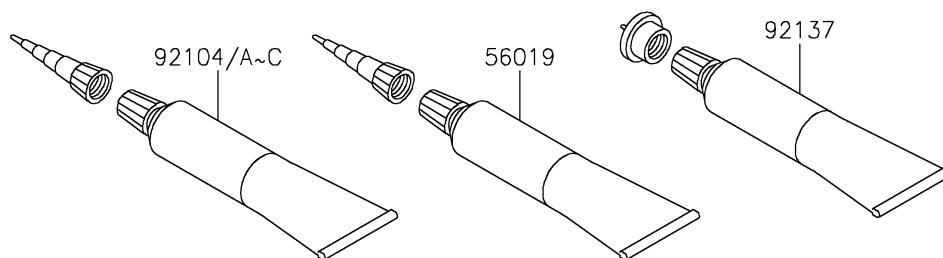

2024 JET SKI® SX-R™ 160

PARTS DIAGRAM

Owner's Tools

F3182

2024 JET SKI® SX-R™ 160

PARTS LIST Owner's Tools

ITEM NAME	PART NUMBER	QUANTITY
-----------	-------------	----------
