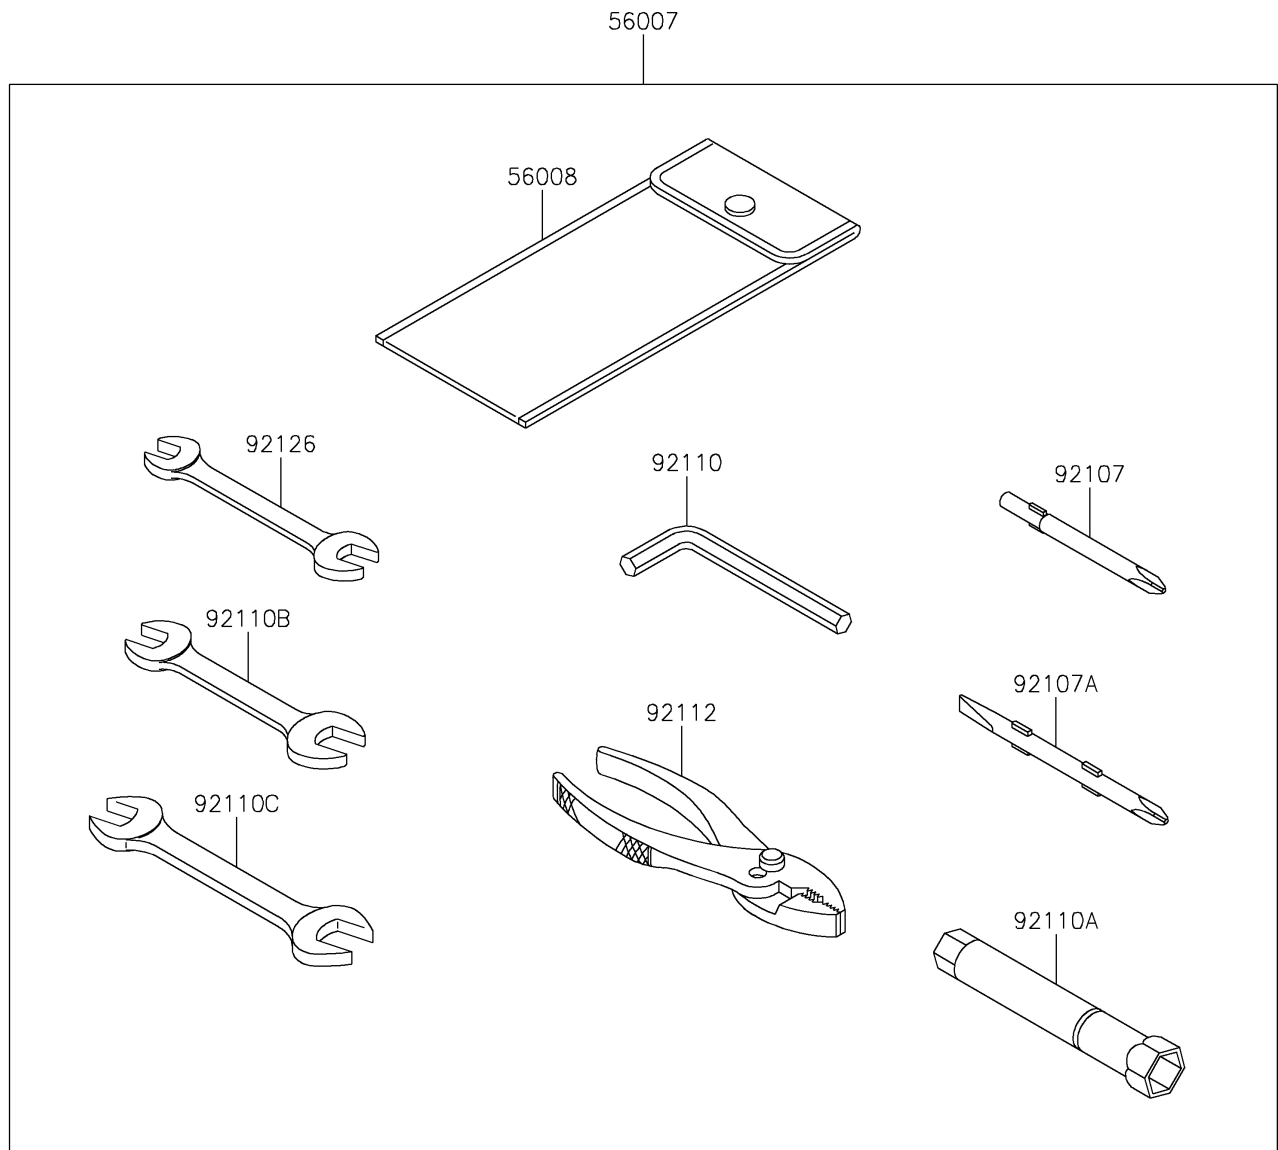

2024 JET SKI® SX-R™ 160

PARTS DIAGRAM

Owner's Tools

F3182

2024 JET SKI® SX-R™ 160

PARTS LIST Owner's Tools

ITEM NAME	PART NUMBER	QUANTITY
-----------	-------------	----------
