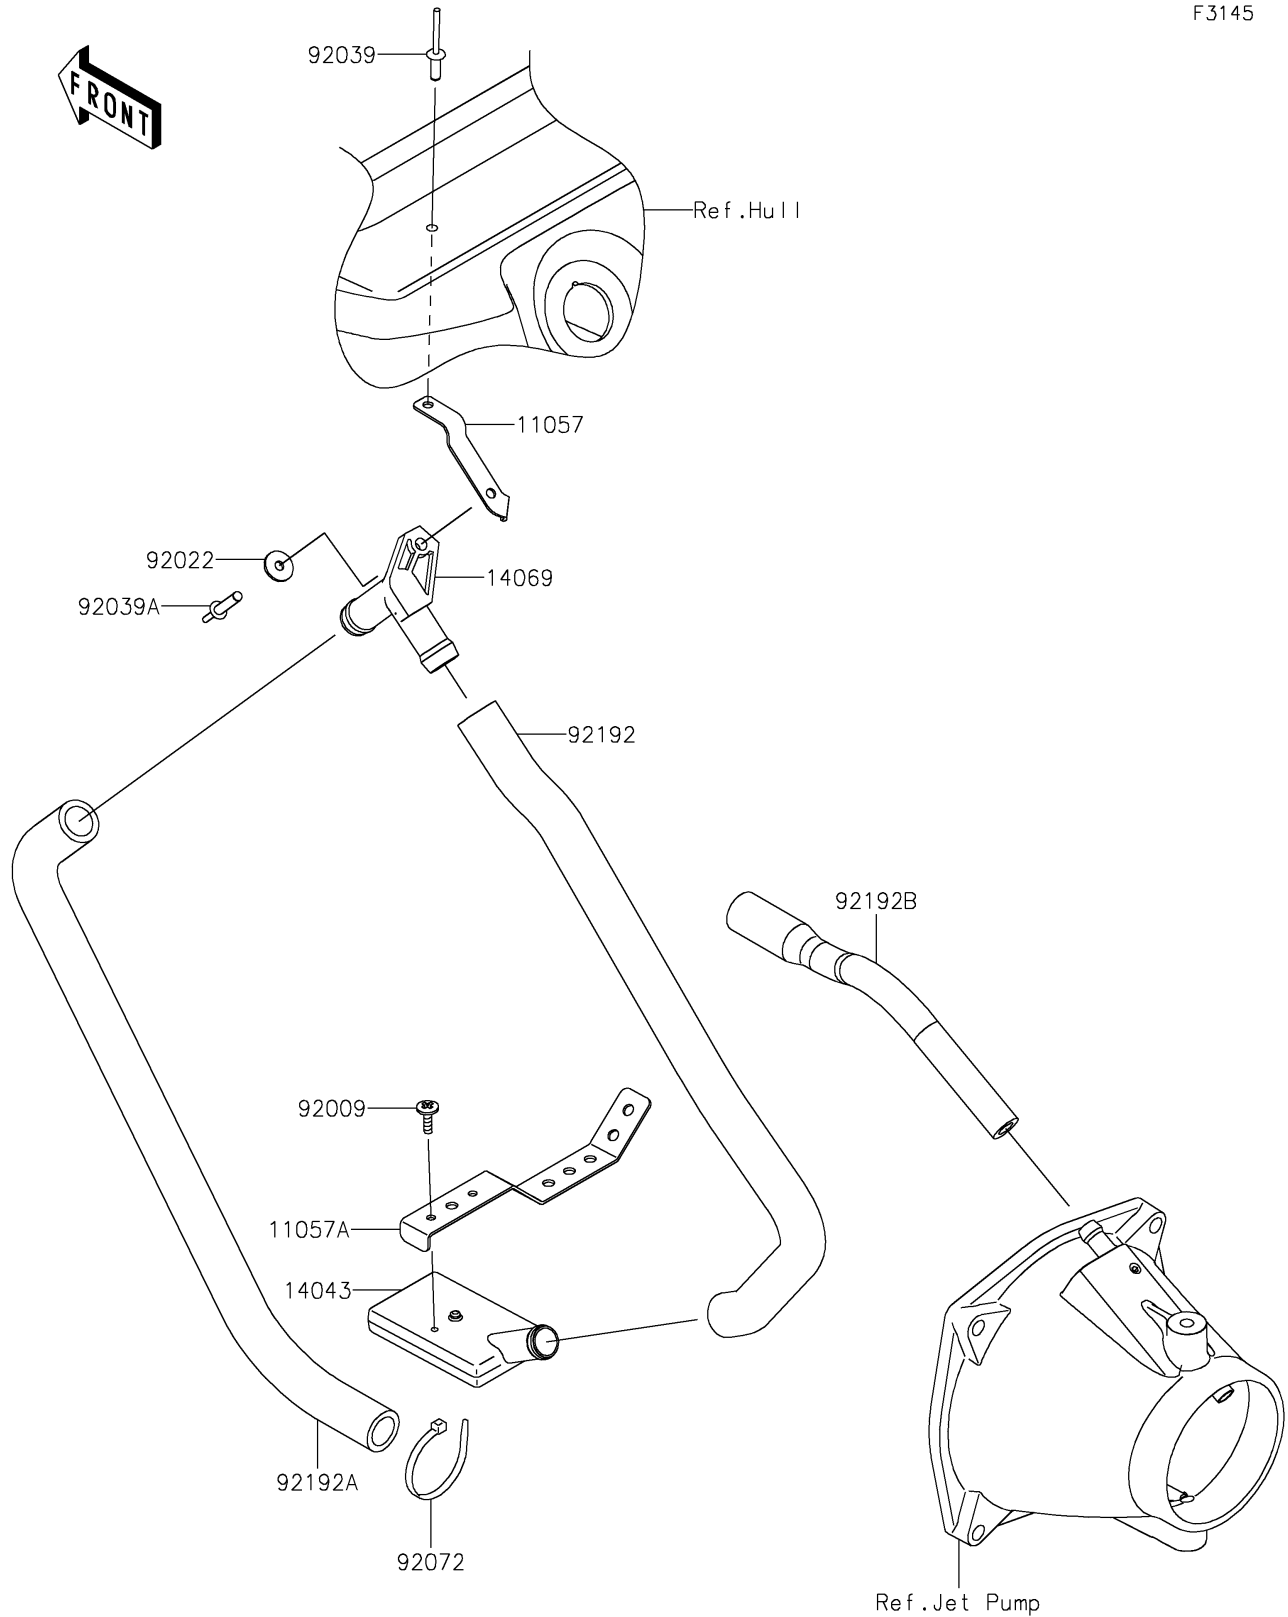

2024 JET SKI® SX-R™ 160

PARTS DIAGRAM

Bilge System

F3145

2024 JET SKI® SX-R™ 160

PARTS LIST

Bilge System

ITEM NAME

PART NUMBER

QUANTITY
