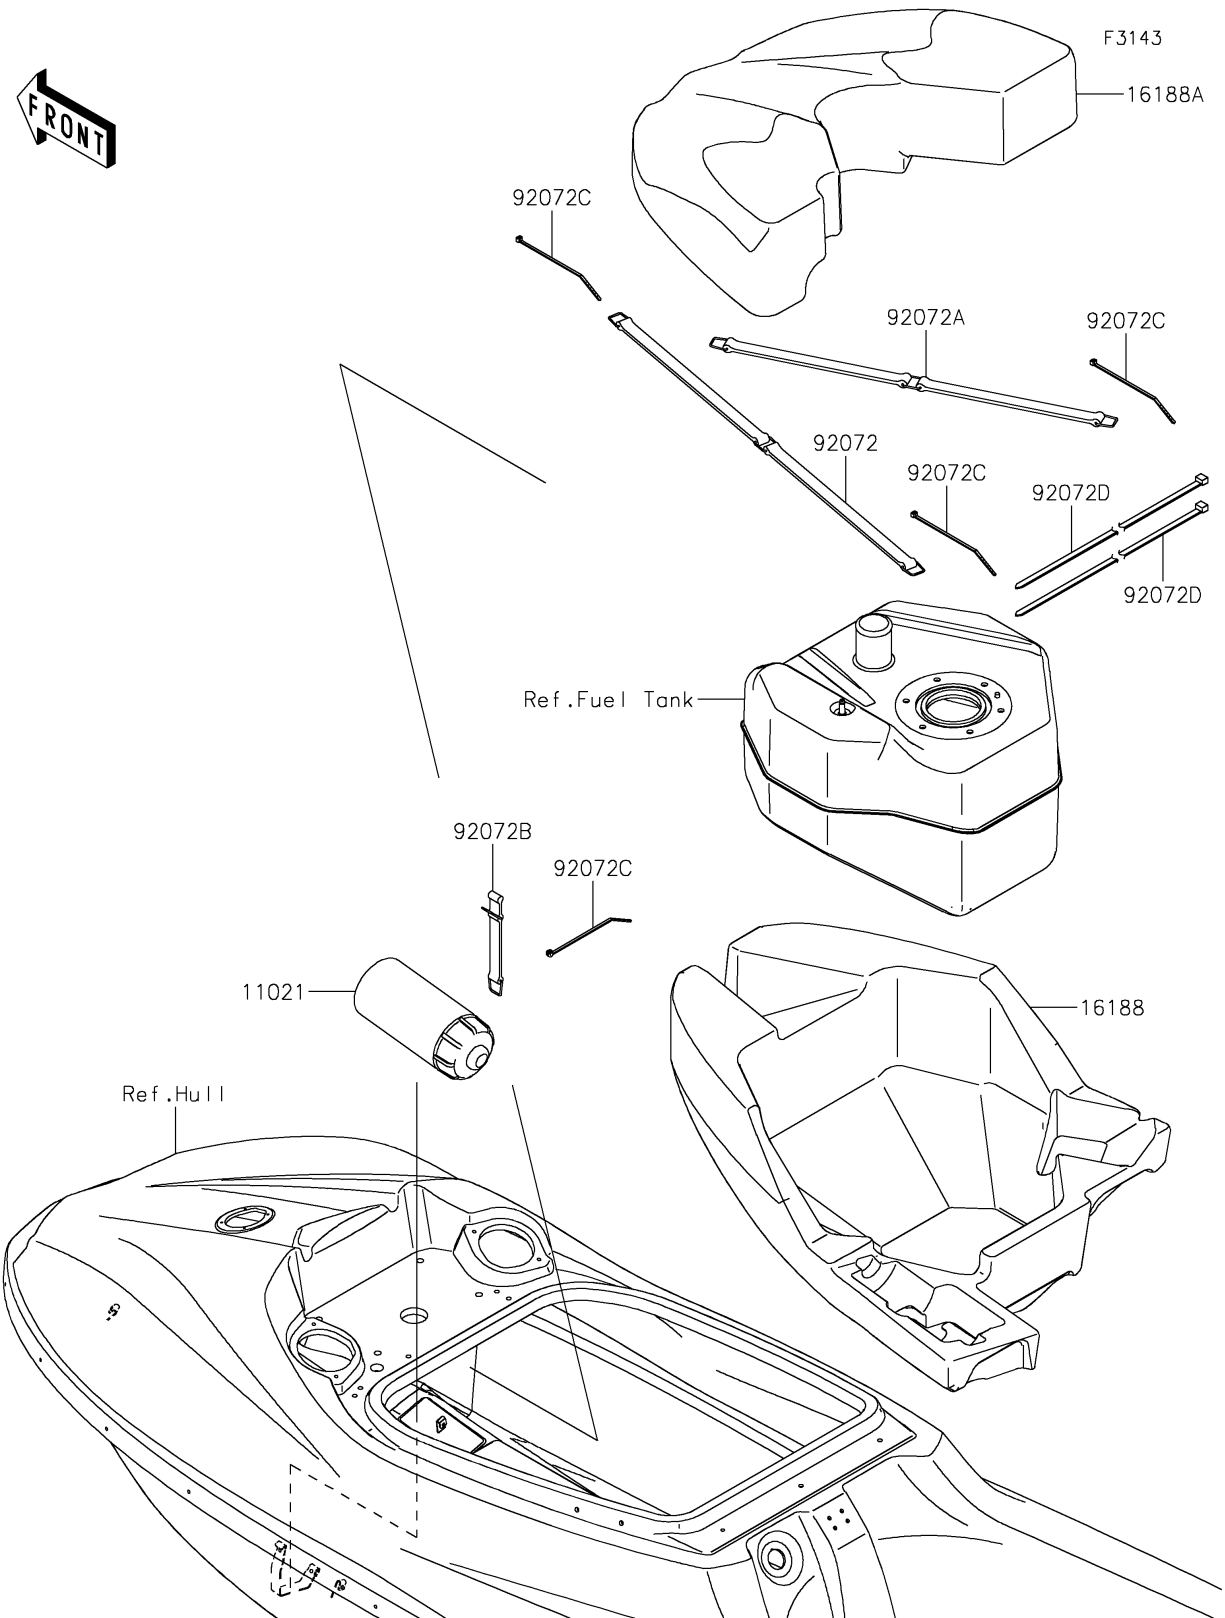

2024 JET SKI® SX-R™ 160

Kawasaki
Let the Good Times Roll®

PARTS DIAGRAM

Hull Fittings

2024 JET SKI® SX-R™ 160

PARTS LIST Hull Fittings

ITEM NAME	PART NUMBER	QUANTITY
-----------	-------------	----------
