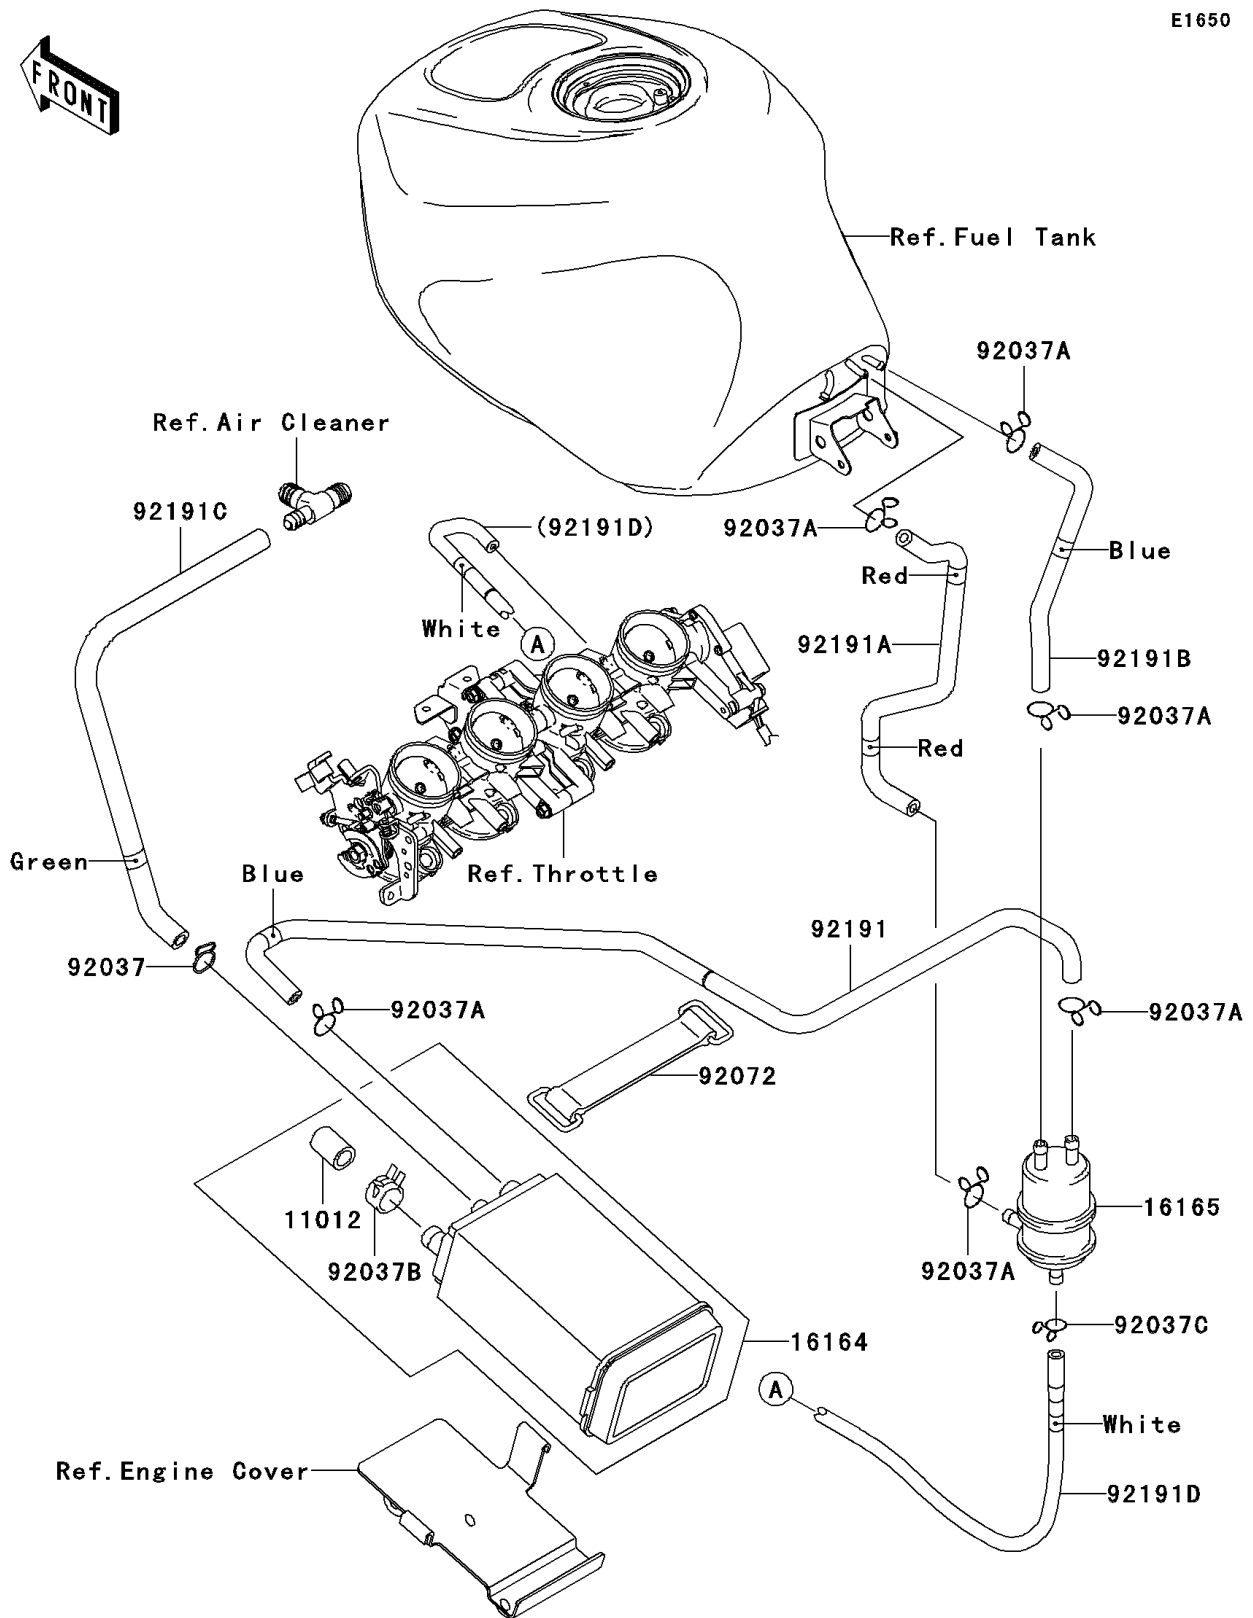

2004 Ninja[®] ZX[™]-6R

PARTS DIAGRAM

Fuel Evaporative System(CA)

E1650

2004 Ninja® ZX™-6R

PARTS LIST

Fuel Evaporative System(CA)

ITEM NAME	PART NUMBER	QUANTITY
CAP,CANISTER (Ref # 11012)	11012-1388	1
CANISTER (Ref # 16164)	16164-1054	1
SEPARATOR (Ref # 16165)	16165-1070	1
CLAMP,HOSE (Ref # 92037)	92037-1104	1
CLAMP,TUBE (Ref # 92037A)	92037-147	6
CLAMP,CANISTER (Ref # 92037B)	92037-1512	1
CLAMP (Ref # 92037C)	92037-1712	1
BAND (Ref # 92072)	92072-1384	1
TUBE,SEPARATER-CANISTER,BLUE (Ref # 92191)	92191-0016	1
TUBE,SEPARATER-TANK,RED (Ref # 92191A)	92191-1807	1
TUBE,TANK-SEPARATER,BLUE (Ref # 92191B)	92191-1808	1
TUBE,CANISTER-FITTING,GREEN (Ref # 92191C)	92191-1810	1
TUBE,SEPARATER-THROTTLE,WHITE (Ref # 92191D)	92191-1811	1