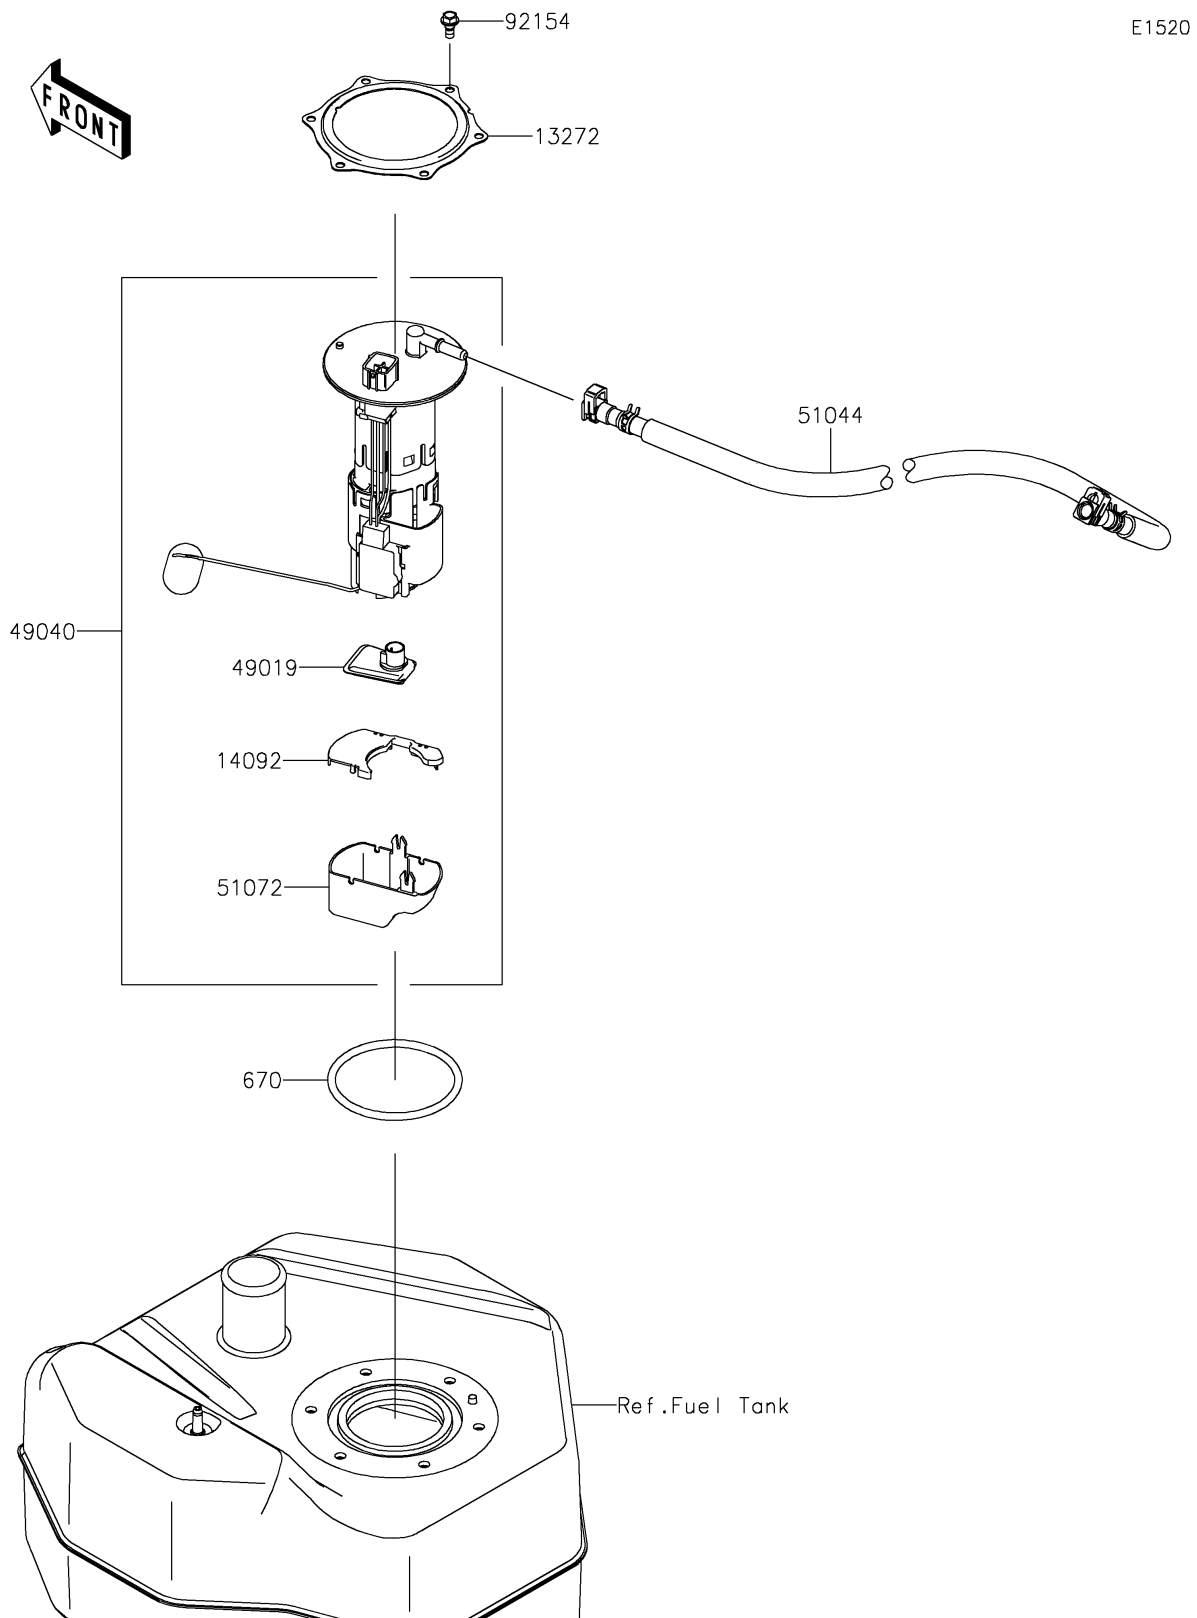

2024 JET SKI® SX-R™ 160

PARTS DIAGRAM

Fuel Pump

2024 JET SKI® SX-R™ 160

PARTS LIST

Fuel Pump

ITEM NAME	PART NUMBER	QUANTITY
-----------	-------------	----------
