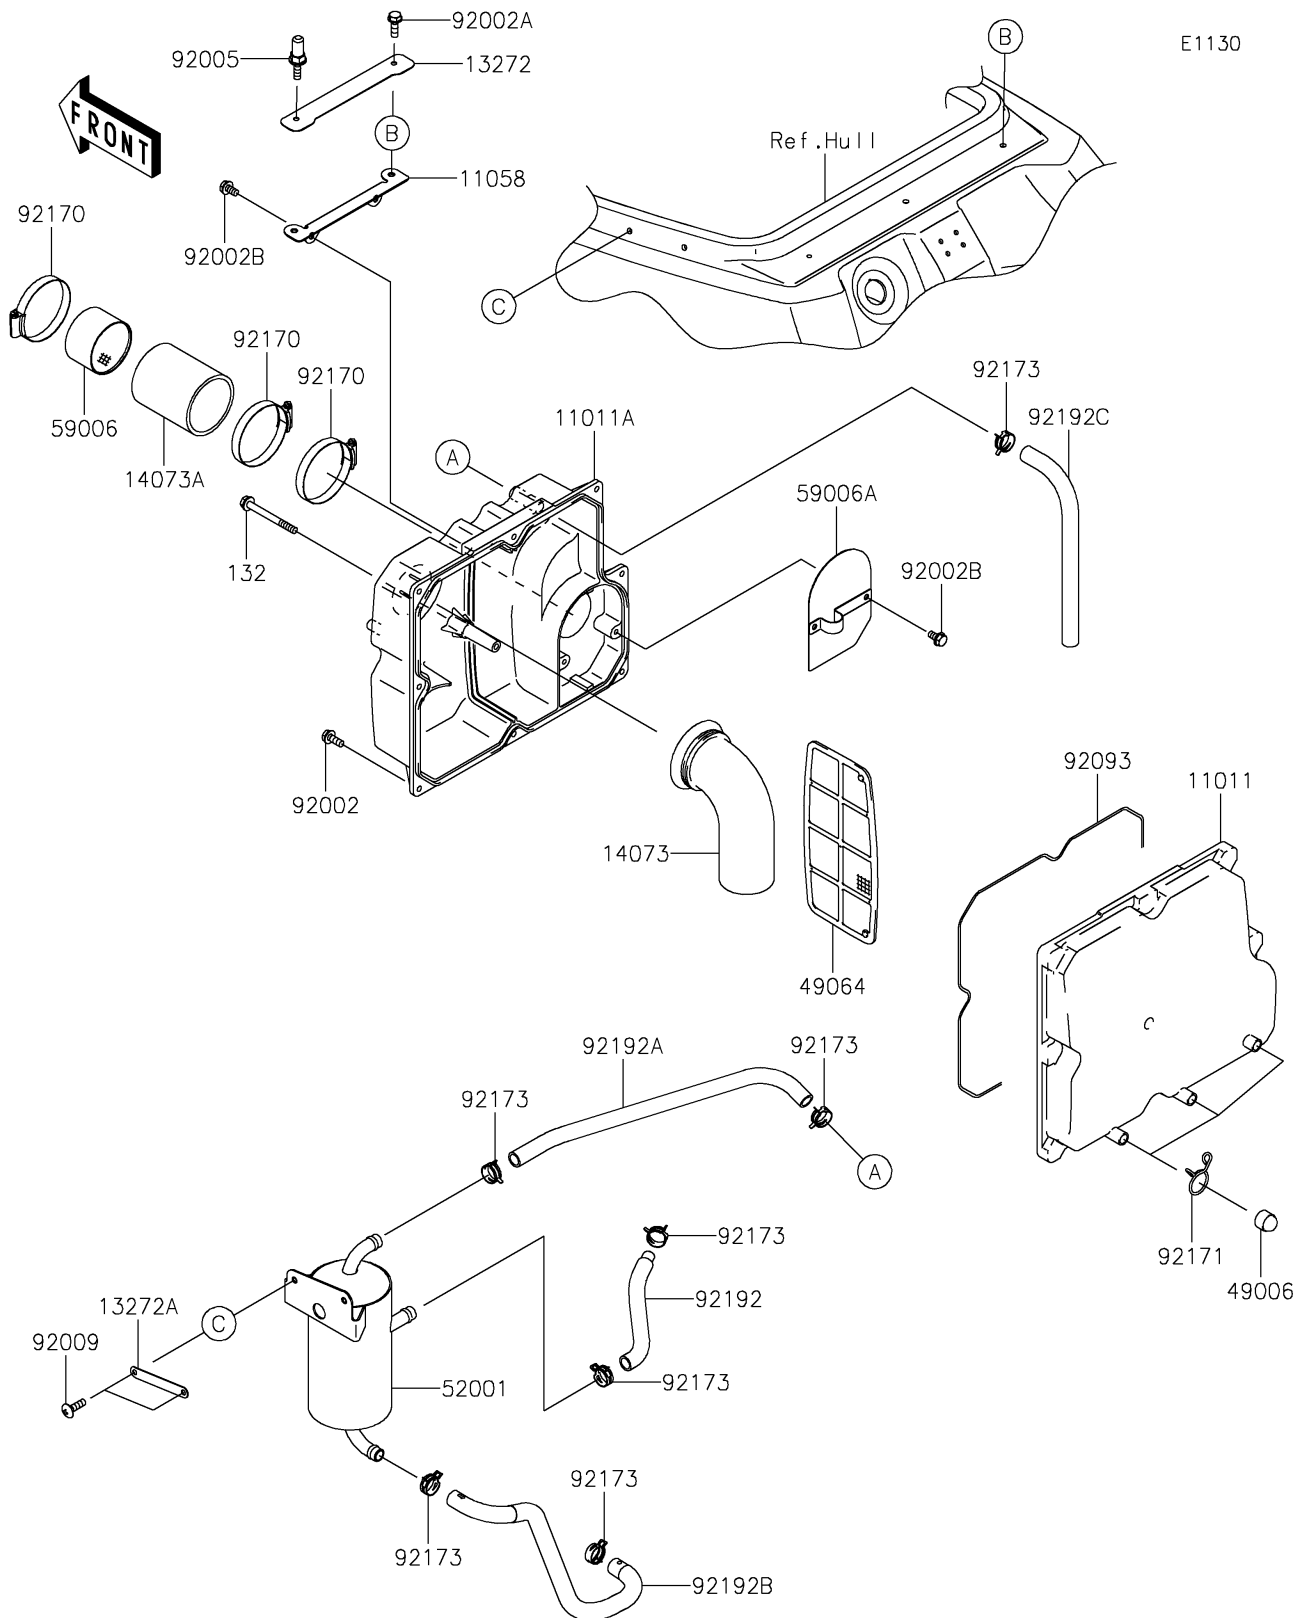

2024 JET SKI® SX-R™ 160

PARTS DIAGRAM

Intake Silencer

E1130

2024 JET SKI® SX-R™ 160

PARTS LIST

Intake Silencer

ITEM NAME

PART NUMBER

QUANTITY
