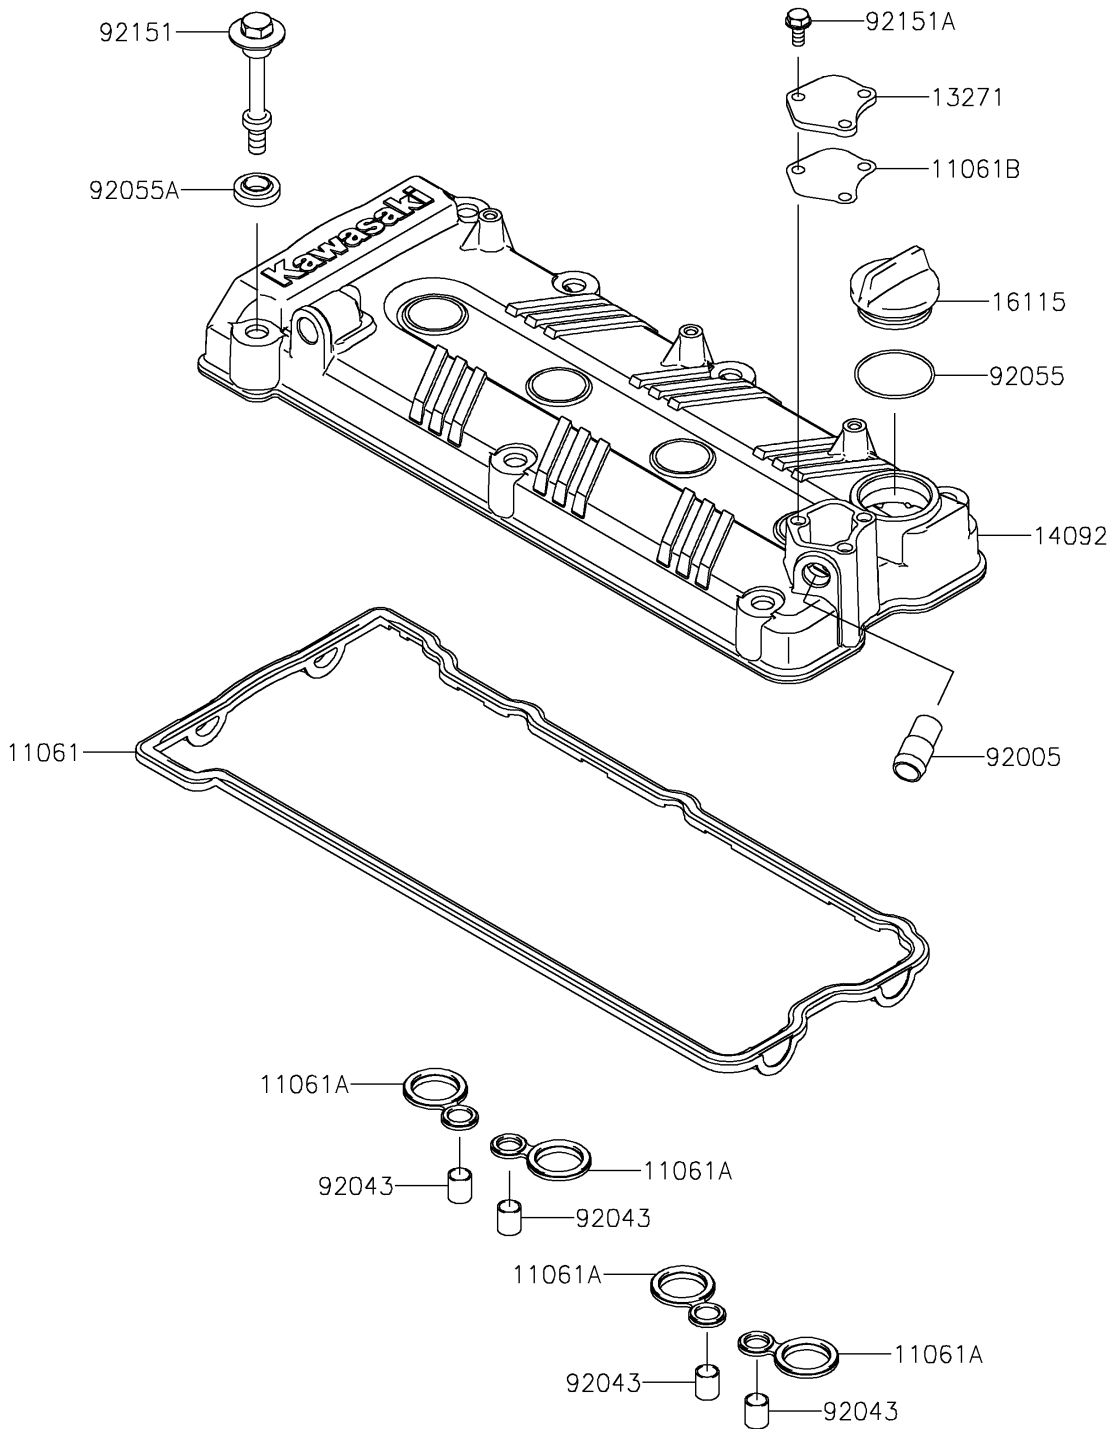

2024 JET SKI® SX-R™ 160

PARTS DIAGRAM Cylinder Head Cover

E1112

2024 JET SKI® SX-R™ 160

PARTS LIST

Cylinder Head Cover

ITEM NAME	PART NUMBER	QUANTITY
-----------	-------------	----------
