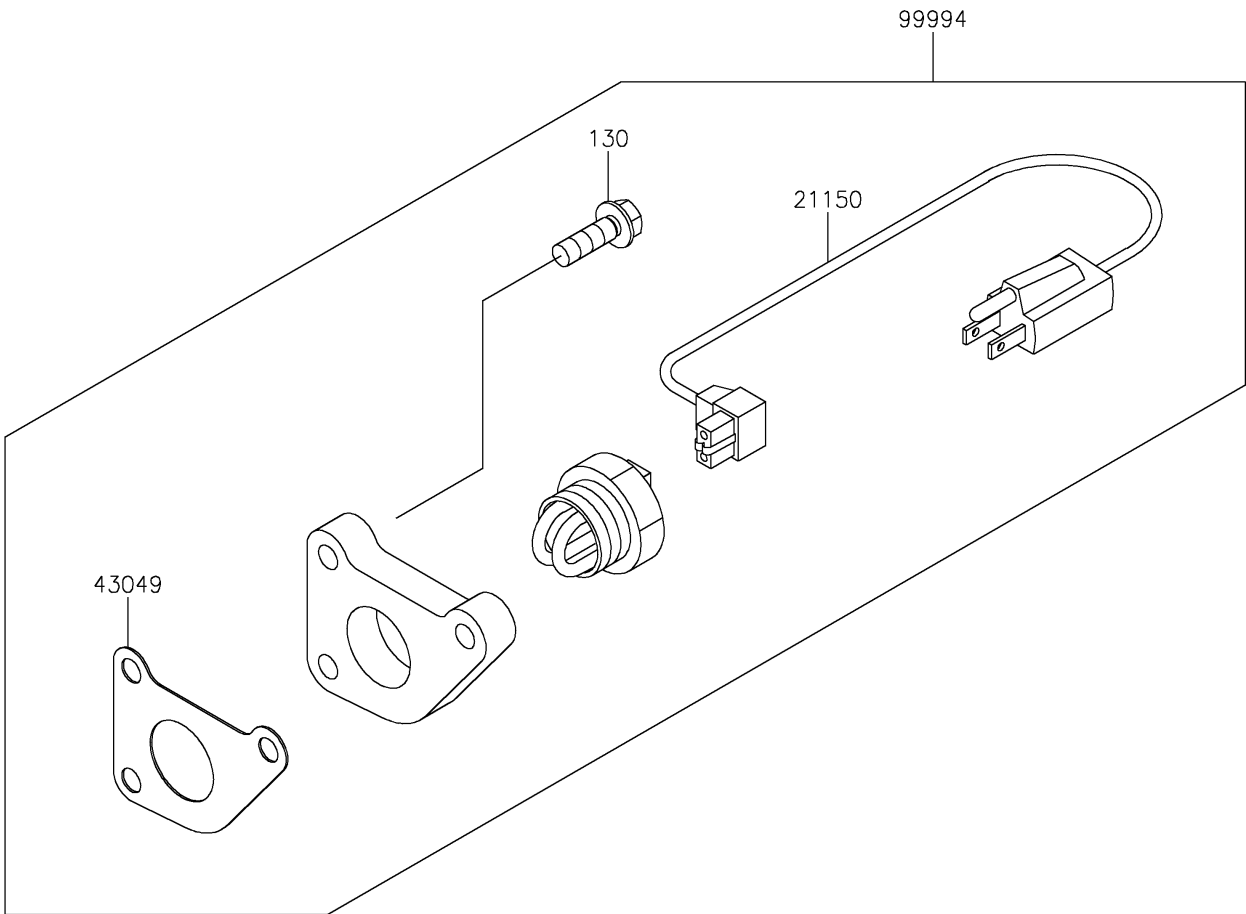

2022 MULE PRO-DXT™ EPS DIESEL FE

PARTS DIAGRAM

Accessory

F2910

2022 MULE PRO-DXT™ EPS DIESEL FE

PARTS LIST

Accessory

ITEM NAME	PART NUMBER	QUANTITY
-----------	-------------	----------
