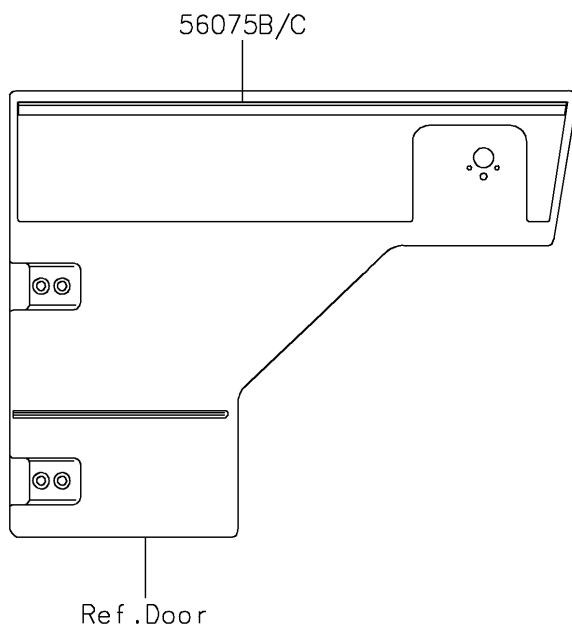

2024 MULE PRO-DXT™ FE DIESEL EPS

PARTS DIAGRAM

Decals

F2861

2024 MULE PRO-DXT™ FE DIESEL EPS

PARTS LIST

Decals

ITEM NAME	PART NUMBER	QUANTITY
-----------	-------------	----------
