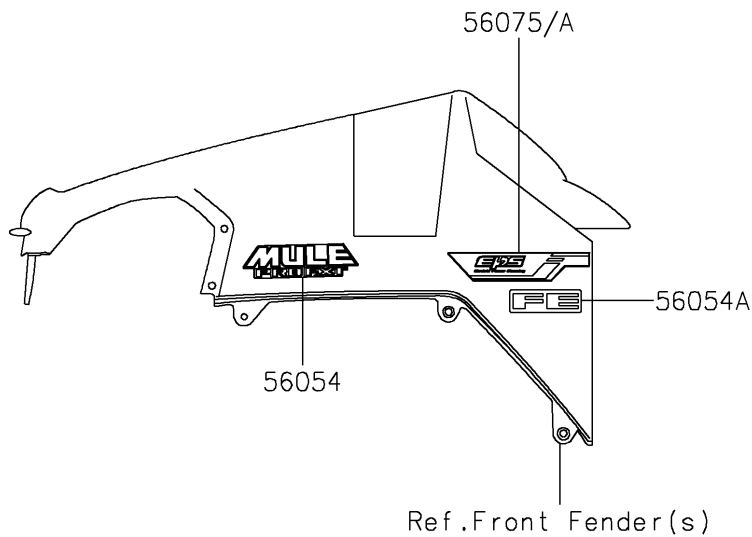

2024 MULE PRO-DXT™ FE DIESEL EPS

PARTS DIAGRAM

Decals

F2861

2024 MULE PRO-DXT™ FE DIESEL EPS

PARTS LIST

Decals

ITEM NAME	PART NUMBER	QUANTITY
-----------	-------------	----------
