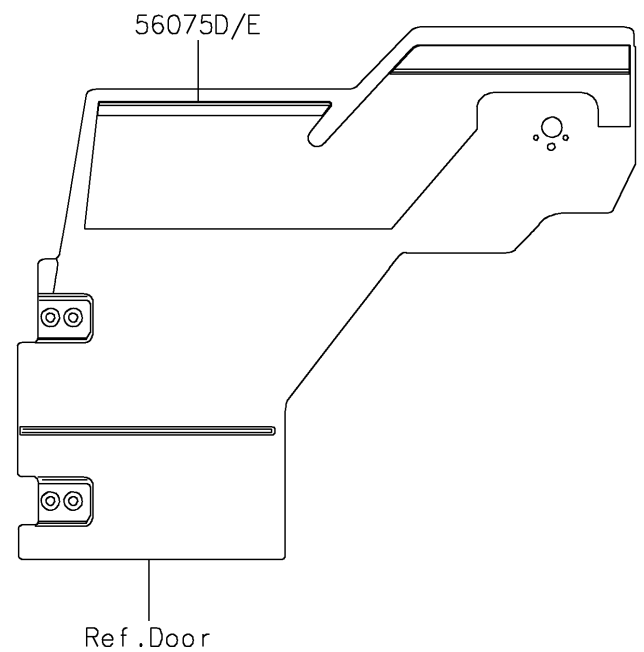

2024 MULE PRO-DXT™ FE DIESEL EPS

PARTS DIAGRAM

Decals

F2861

2024 MULE PRO-DXT™ FE DIESEL EPS

PARTS LIST

Decals

ITEM NAME	PART NUMBER	QUANTITY
-----------	-------------	----------
