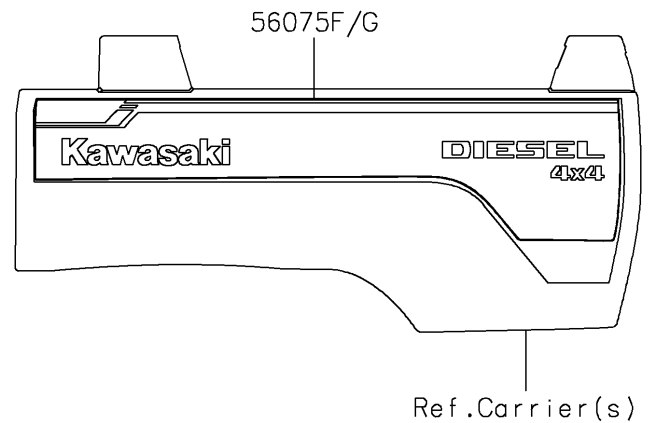

2024 MULE PRO-DXT™ FE DIESEL EPS

PARTS DIAGRAM

Decals

F2861

2024 MULE PRO-DXT™ FE DIESEL EPS

PARTS LIST

Decals

ITEM NAME	PART NUMBER	QUANTITY
-----------	-------------	----------
