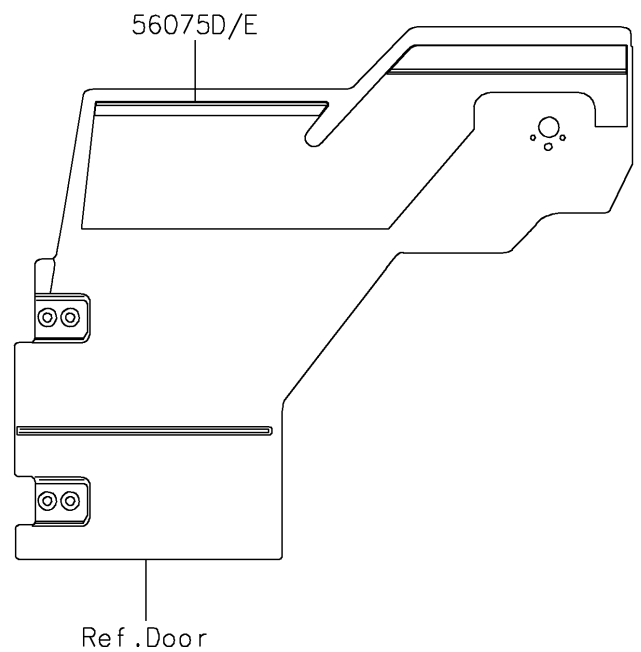

2022 MULE PRO-DXT™ EPS DIESEL FE

PARTS DIAGRAM

Decals

F2861

2022 MULE PRO-DXT™ EPS DIESEL FE

PARTS LIST

Decals

ITEM NAME	PART NUMBER	QUANTITY
-----------	-------------	----------
