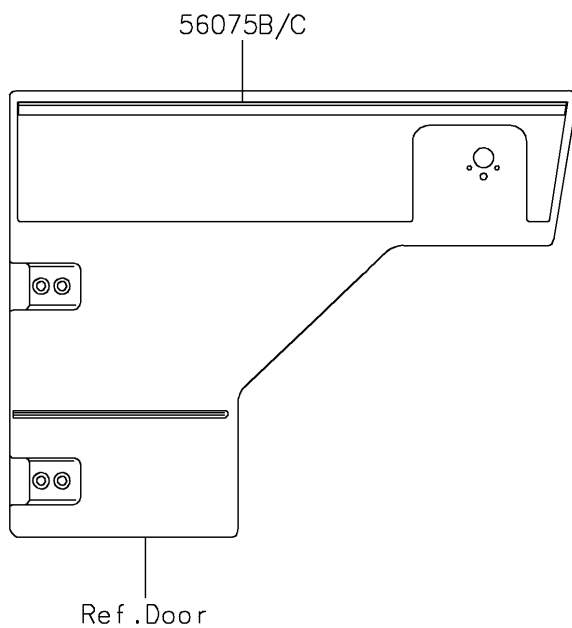

2022 MULE PRO-DXT™ EPS DIESEL FE

PARTS DIAGRAM

Decals

F2861

2022 MULE PRO-DXT™ EPS DIESEL FE

PARTS LIST

Decals

ITEM NAME	PART NUMBER	QUANTITY
-----------	-------------	----------
