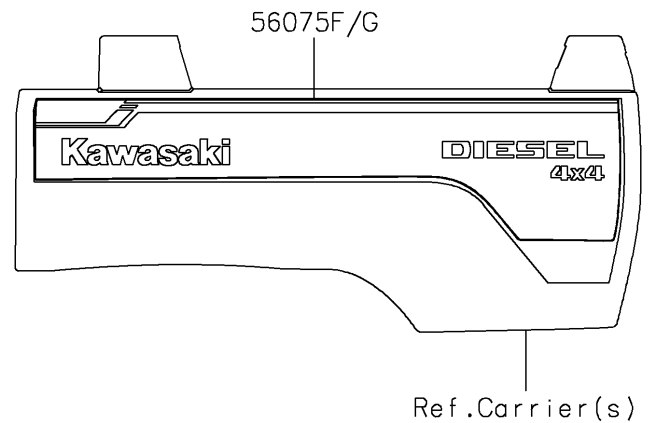

2022 MULE PRO-DXT™ EPS DIESEL FE

PARTS DIAGRAM

Decals

F2861

2022 MULE PRO-DXT™ EPS DIESEL FE

PARTS LIST

Decals

ITEM NAME	PART NUMBER	QUANTITY
-----------	-------------	----------
