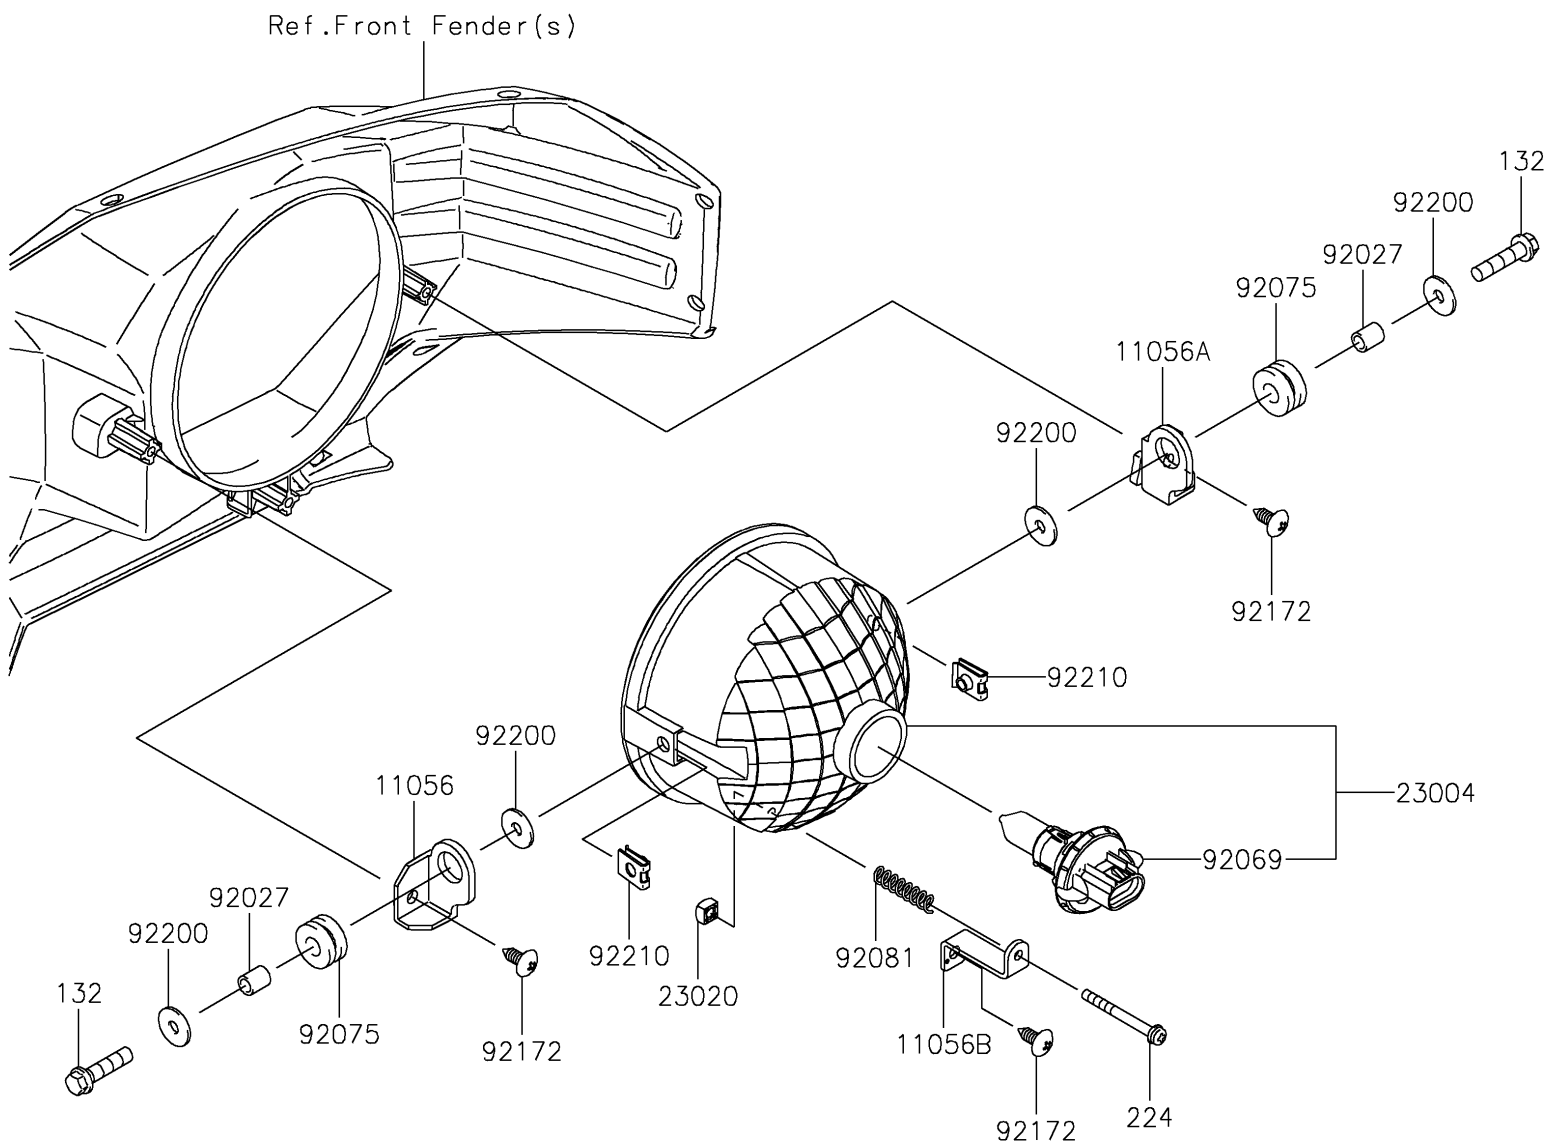

## PARTS DIAGRAM

### Headlight(s)

F2710

# 2024 MULE PRO-DXT™ FE DIESEL EPS

## PARTS LIST Headlight(s)

ITEM NAME	PART NUMBER	QUANTITY
-----------	-------------	----------

---