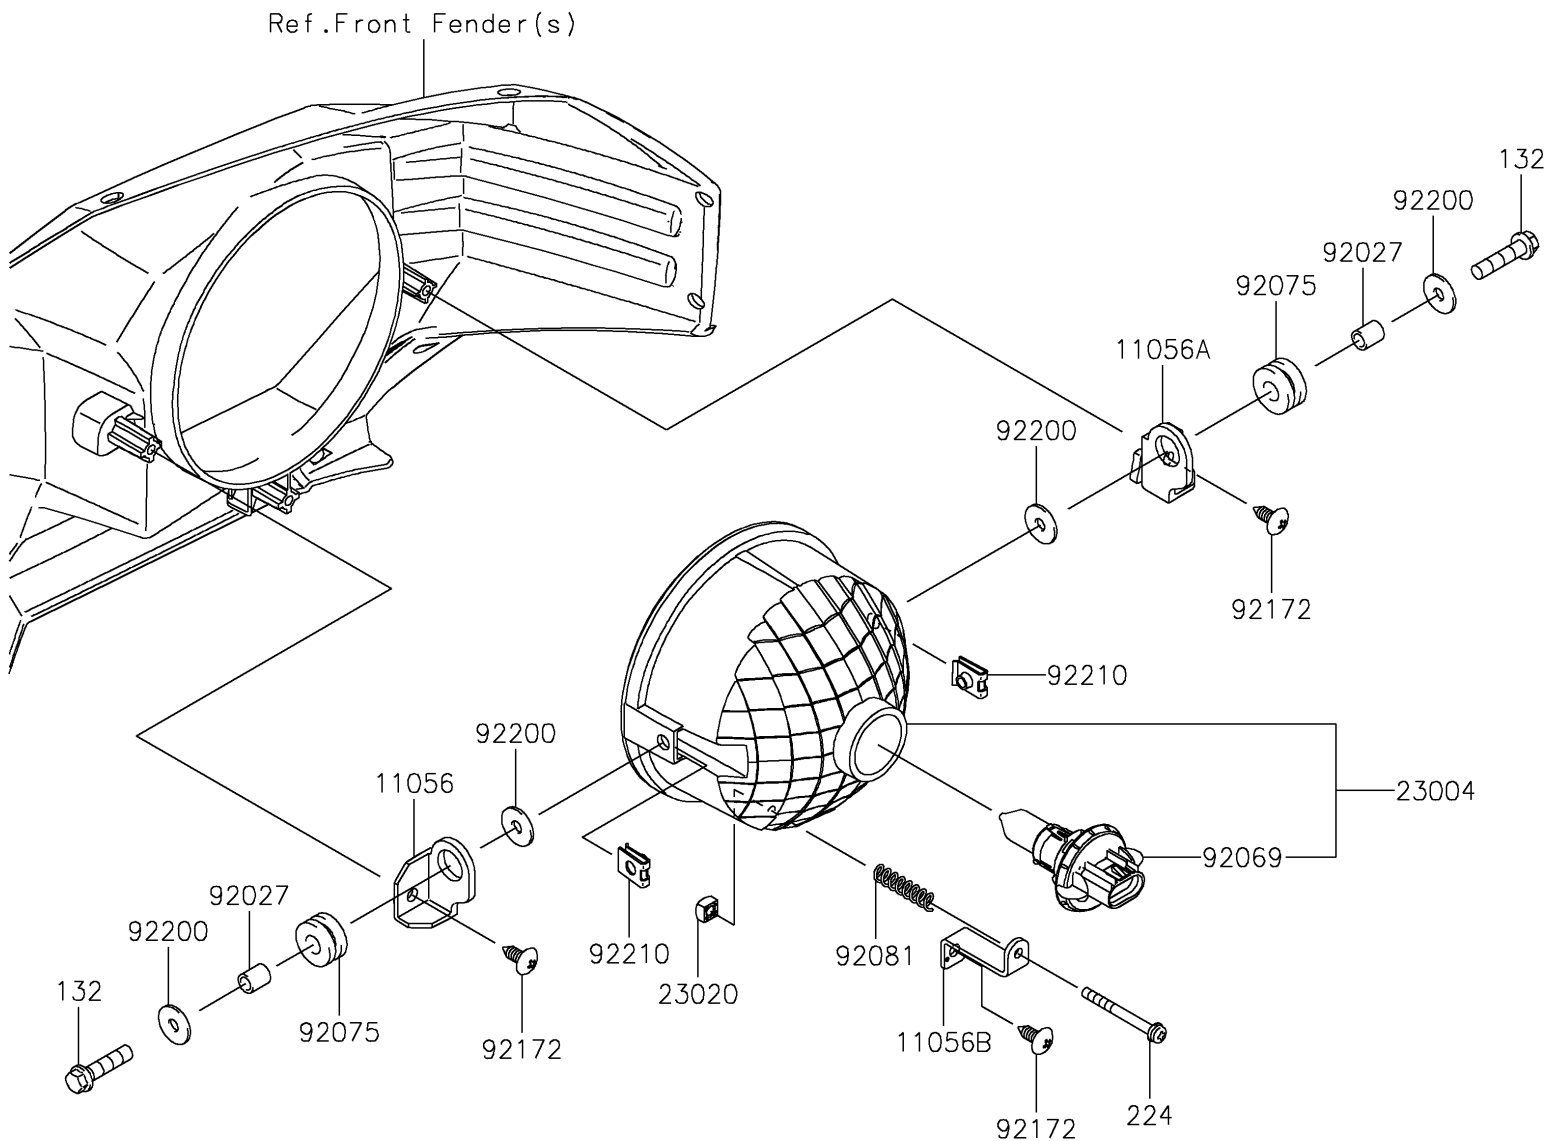

2022 MULE PRO-DXT™ EPS DIESEL FE

PARTS DIAGRAM

Headlight(s)

F2710

2022 MULE PRO-DXT™ EPS DIESEL FE

PARTS LIST

Headlight(s)

ITEM NAME

PART NUMBER

QUANTITY
