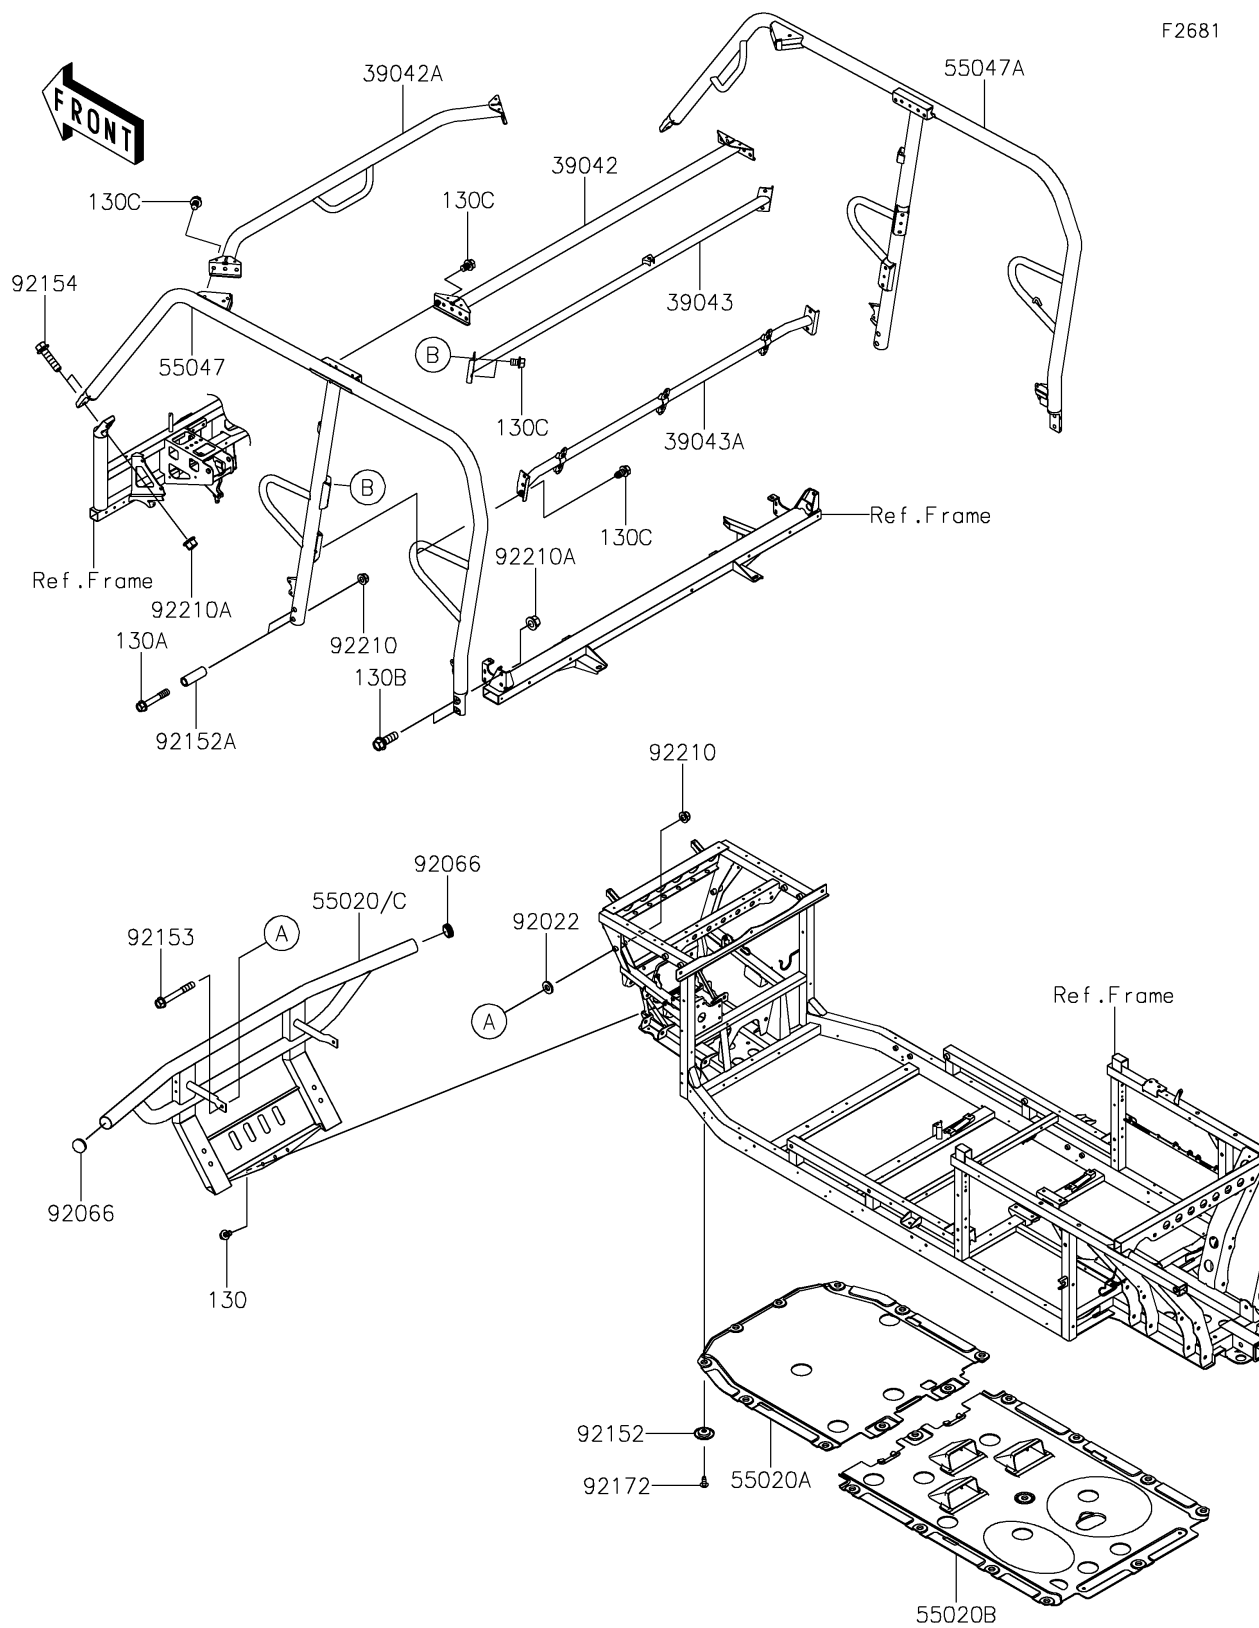

2024 MULE PRO-DXT™ FE DIESEL EPS

PARTS DIAGRAM

Guards/Cab Frame

2024 MULE PRO-DXT™ FE DIESEL EPS

PARTS LIST

Guards/Cab Frame

ITEM NAME	PART NUMBER	QUANTITY
-----------	-------------	----------
