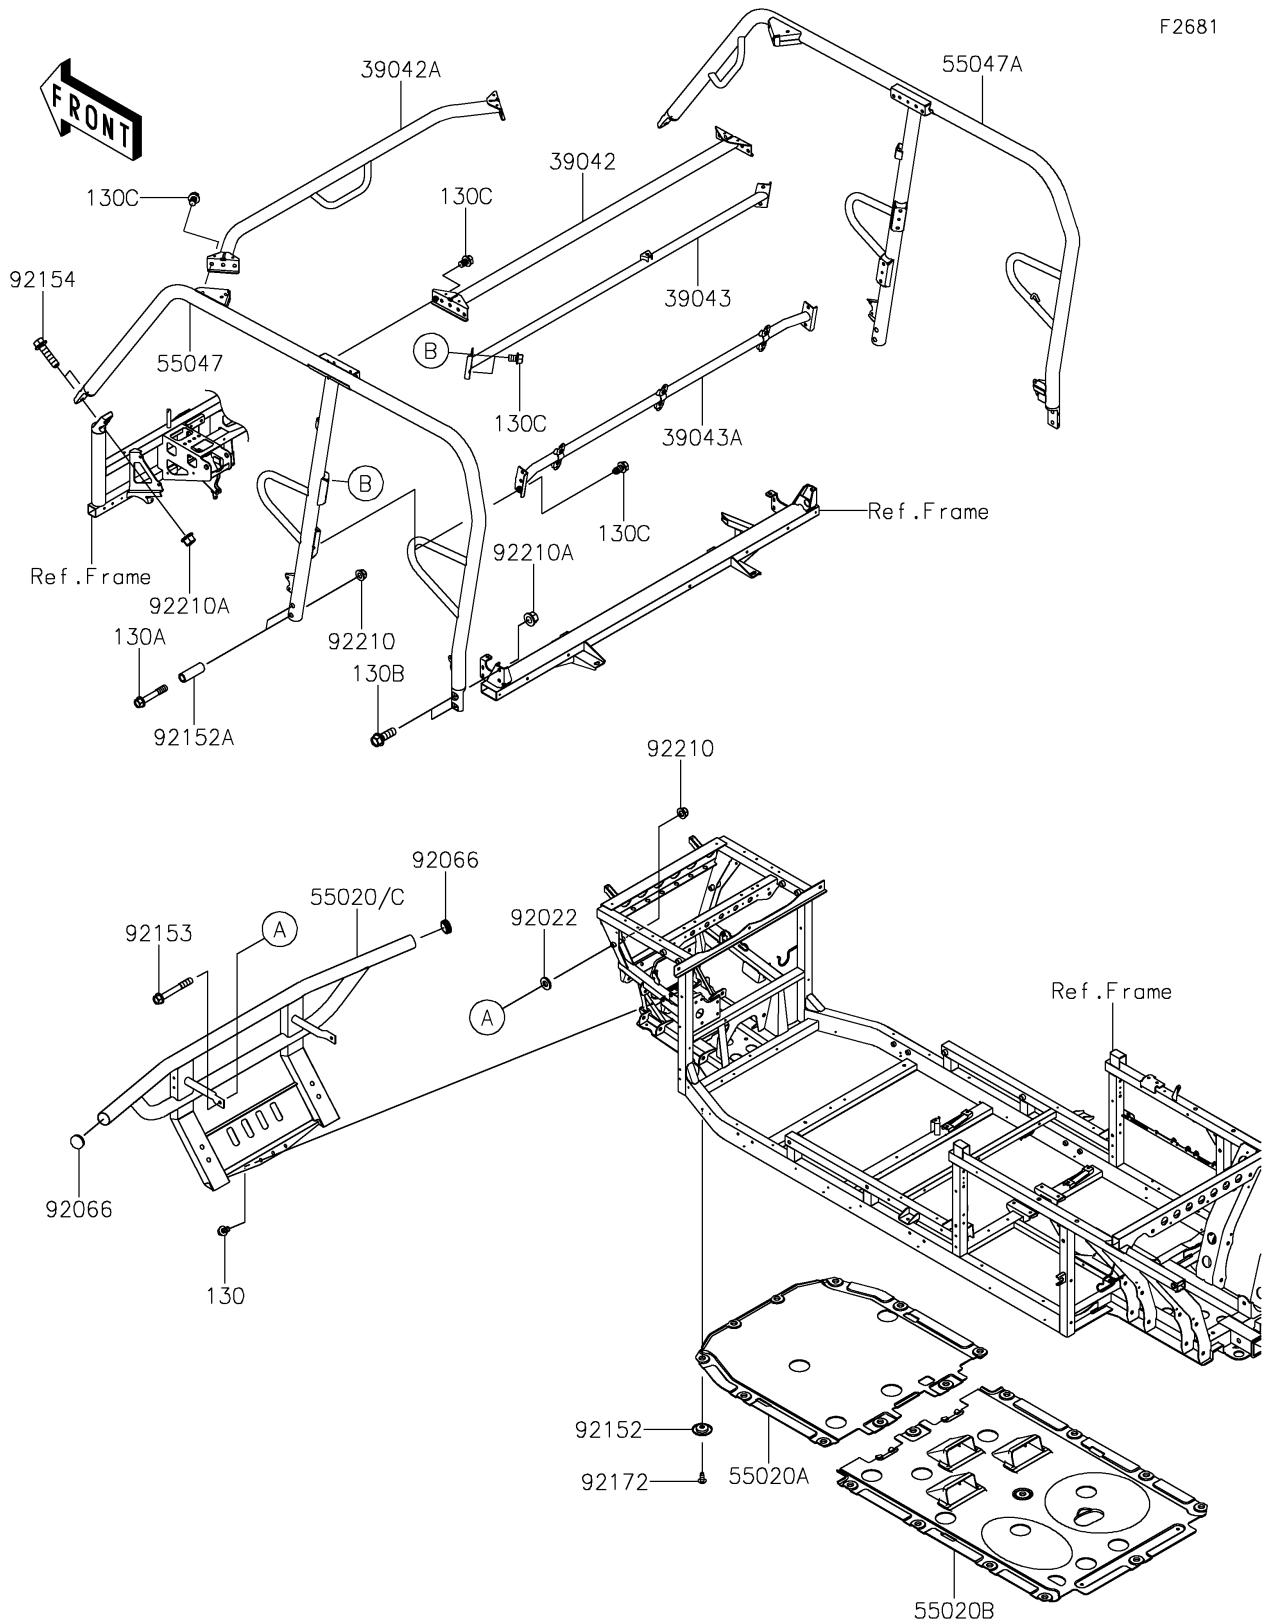

2022 MULE PRO-DXT™ EPS DIESEL FE

PARTS DIAGRAM

Guards/Cab Frame

2022 MULE PRO-DXT™ EPS DIESEL FE

PARTS LIST

Guards/Cab Frame

ITEM NAME	PART NUMBER	QUANTITY
-----------	-------------	----------
