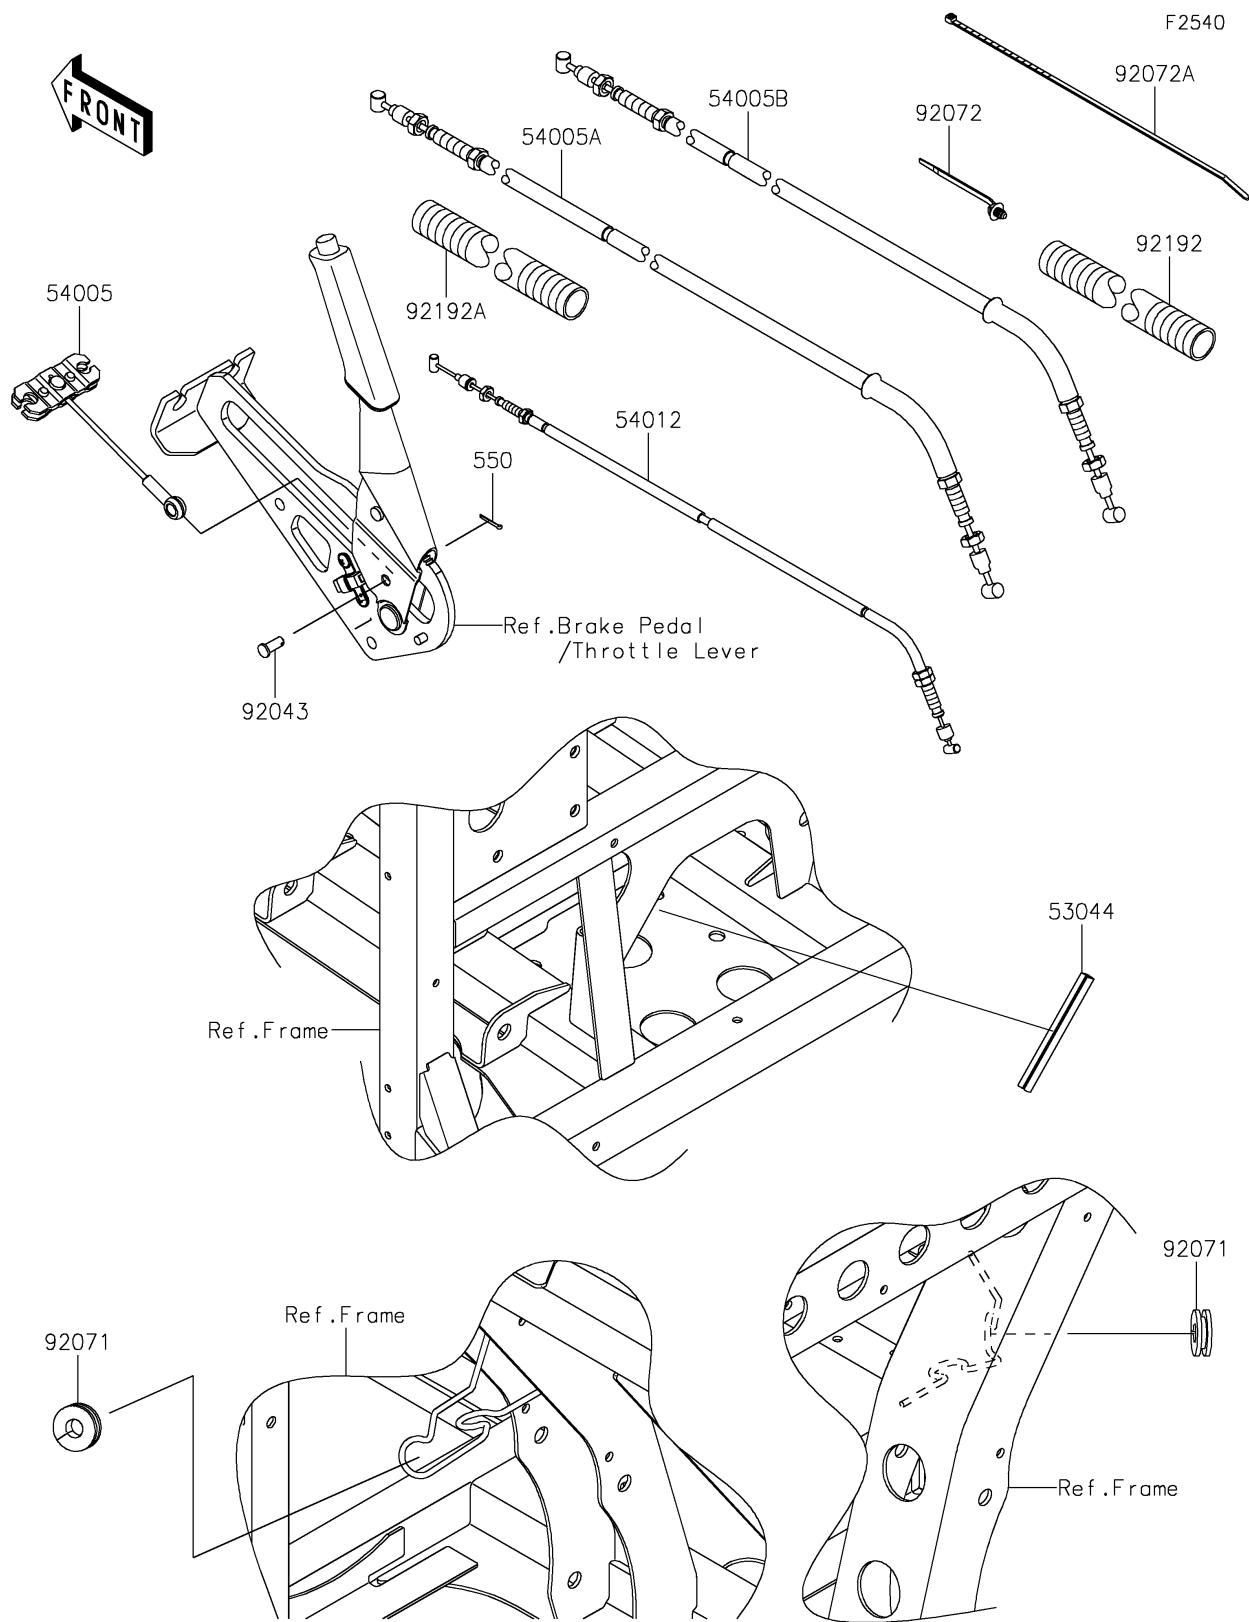

2024 MULE PRO-DXT™ FE DIESEL EPS

PARTS DIAGRAM

Cables

2024 MULE PRO-DXT™ FE DIESEL EPS

PARTS LIST

Cables

ITEM NAME	PART NUMBER	QUANTITY
-----------	-------------	----------
