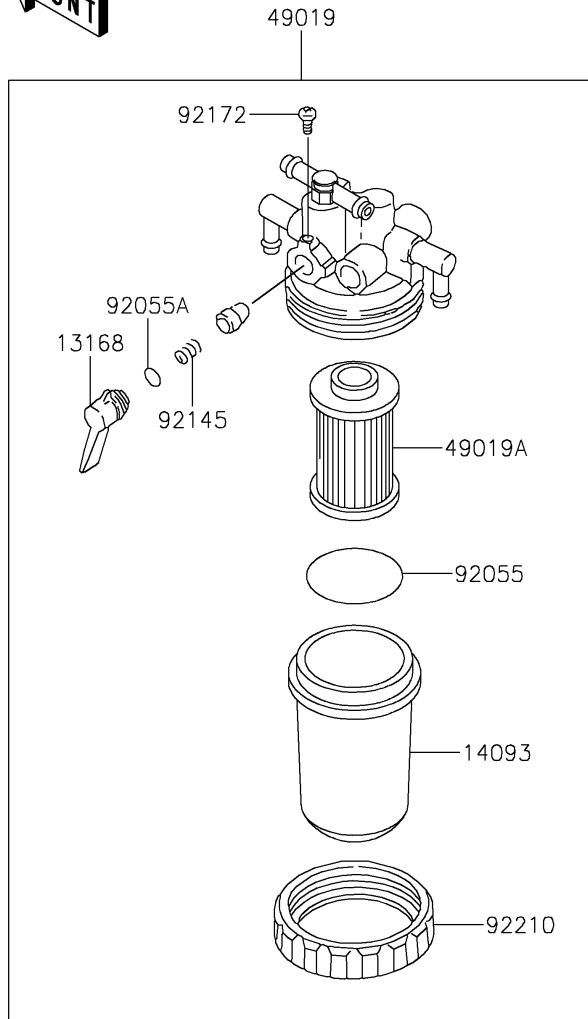

2024 MULE PRO-DXT™ FE DIESEL EPS

PARTS DIAGRAM

Fuel Filter

F2411

2024 MULE PRO-DXT™ FE DIESEL EPS

PARTS LIST

Fuel Filter

ITEM NAME	PART NUMBER	QUANTITY
-----------	-------------	----------
