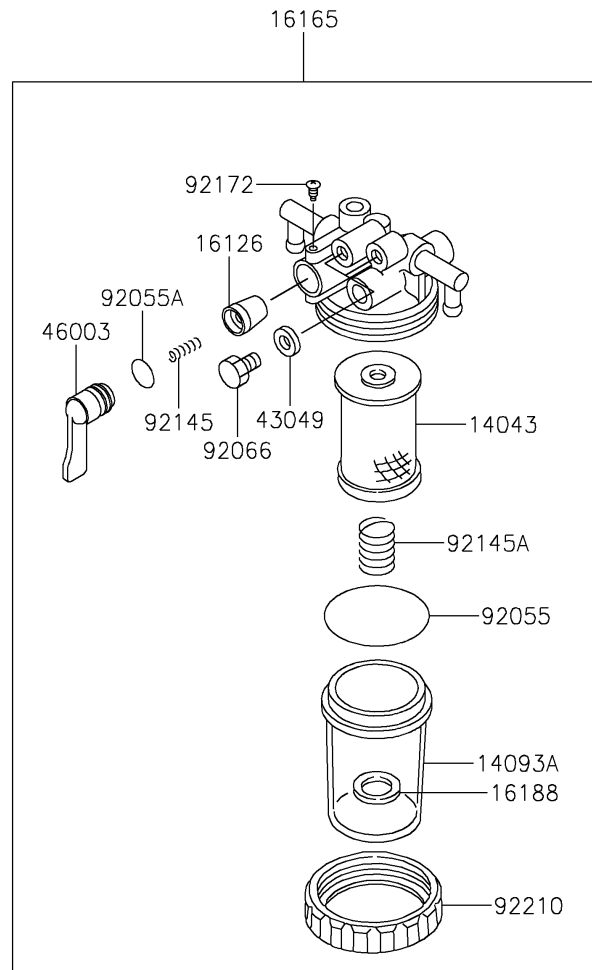

2024 MULE PRO-DXT™ FE DIESEL EPS

PARTS DIAGRAM

Fuel Filter

F2411

2024 MULE PRO-DXT™ FE DIESEL EPS

PARTS LIST

Fuel Filter

ITEM NAME	PART NUMBER	QUANTITY
-----------	-------------	----------
