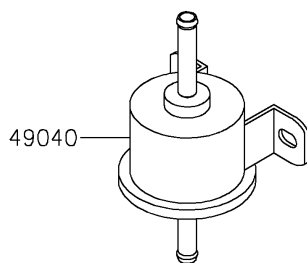

2024 MULE PRO-DXT™ FE DIESEL EPS

PARTS DIAGRAM

Fuel Filter

F2411

2024 MULE PRO-DXT™ FE DIESEL EPS

PARTS LIST

Fuel Filter

ITEM NAME	PART NUMBER	QUANTITY
-----------	-------------	----------
