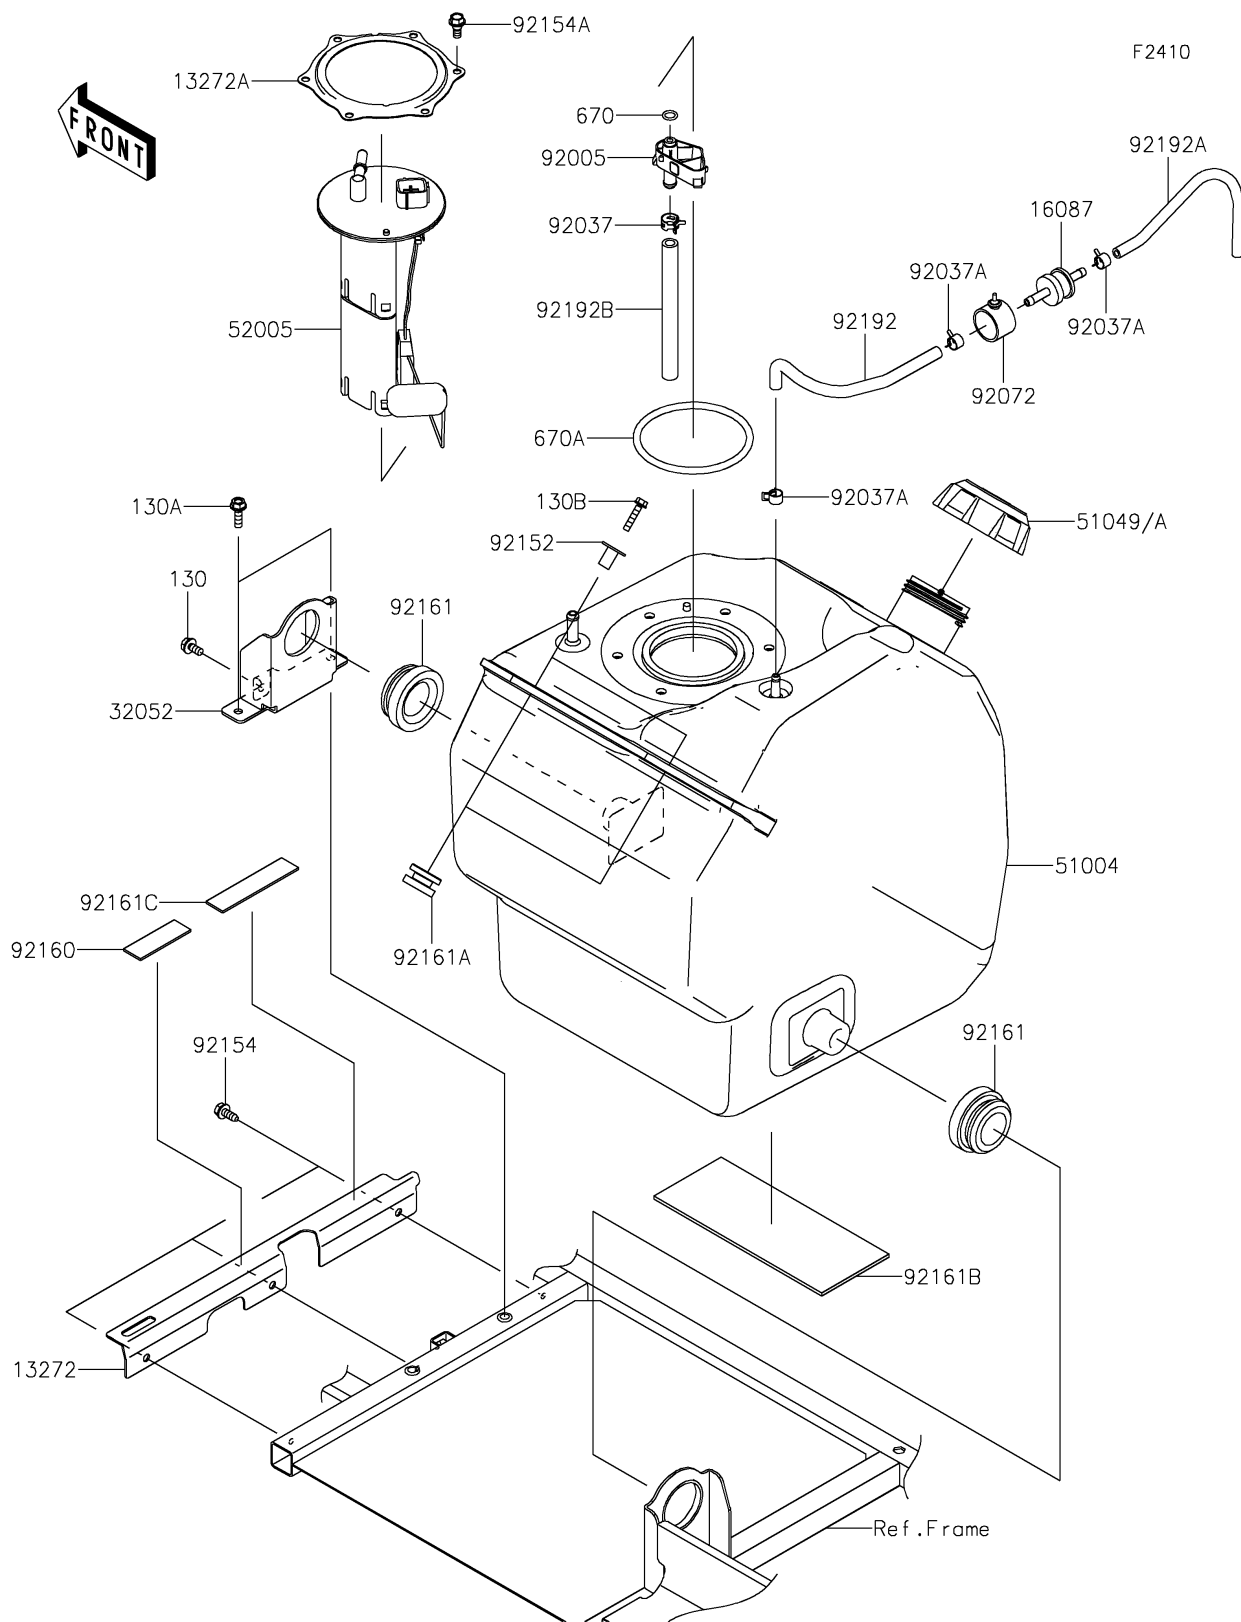

2024 MULE PRO-DXT™ FE DIESEL EPS

PARTS DIAGRAM

Fuel Tank

2024 MULE PRO-DXT™ FE DIESEL EPS

PARTS LIST

Fuel Tank

ITEM NAME	PART NUMBER	QUANTITY
-----------	-------------	----------
