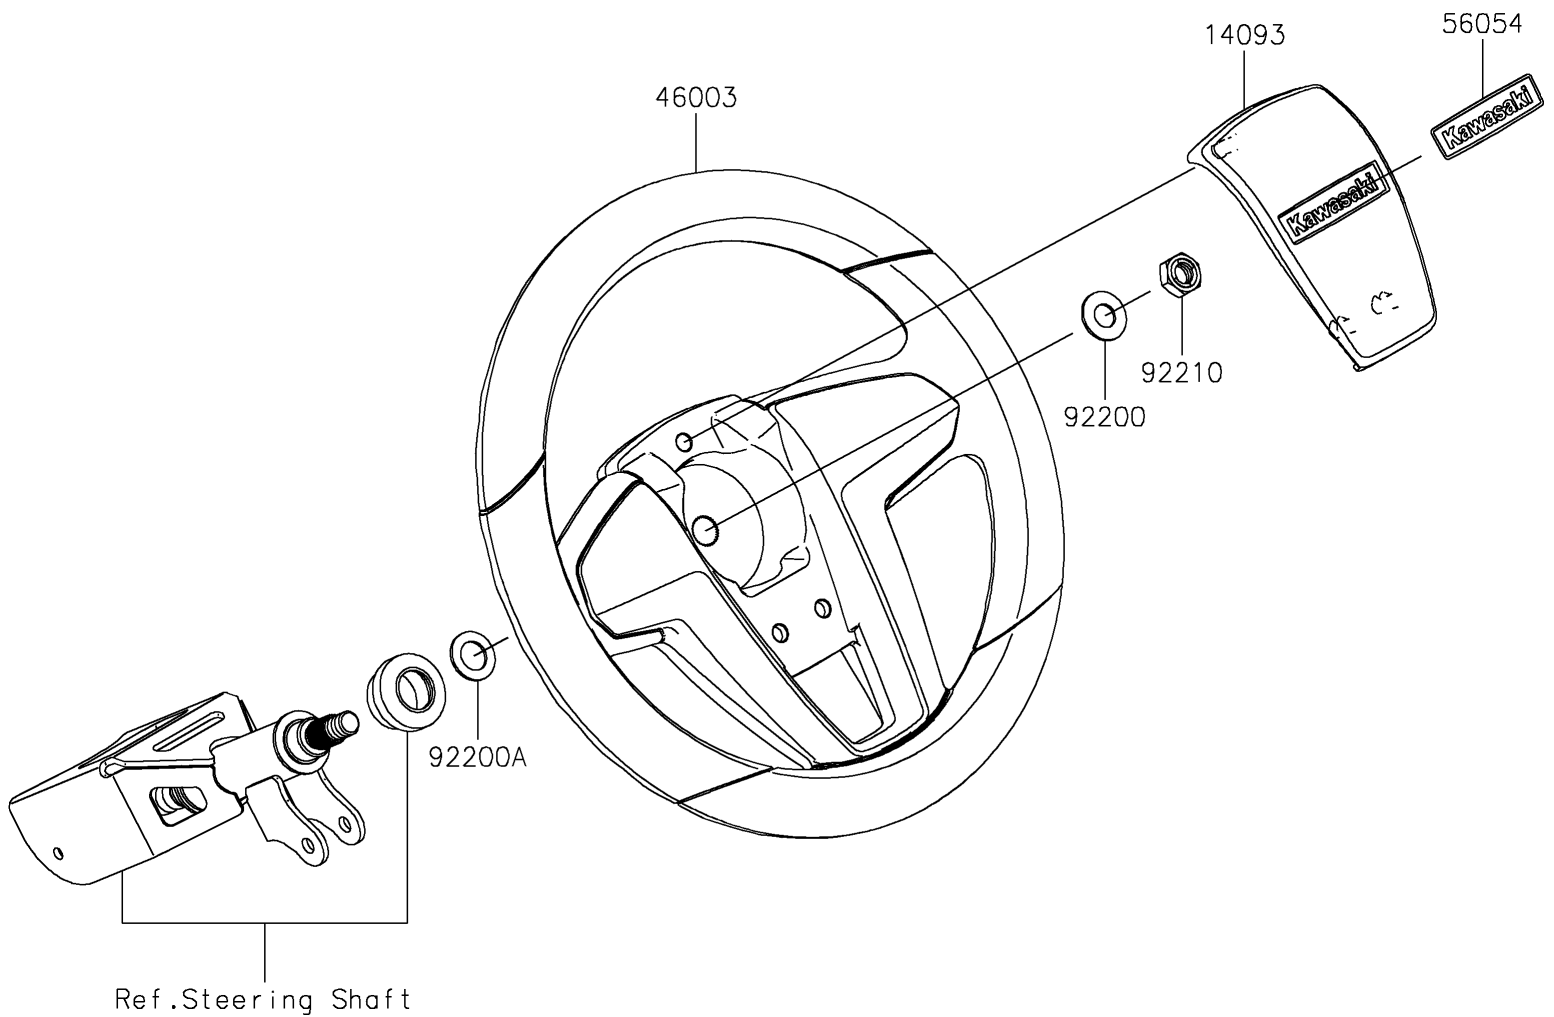

2022 MULE PRO-DXT™ EPS DIESEL FE

PARTS DIAGRAM

Steering Wheel

F2311

2022 MULE PRO-DXT™ EPS DIESEL FE

PARTS LIST

Steering Wheel

ITEM NAME	PART NUMBER	QUANTITY
-----------	-------------	----------
