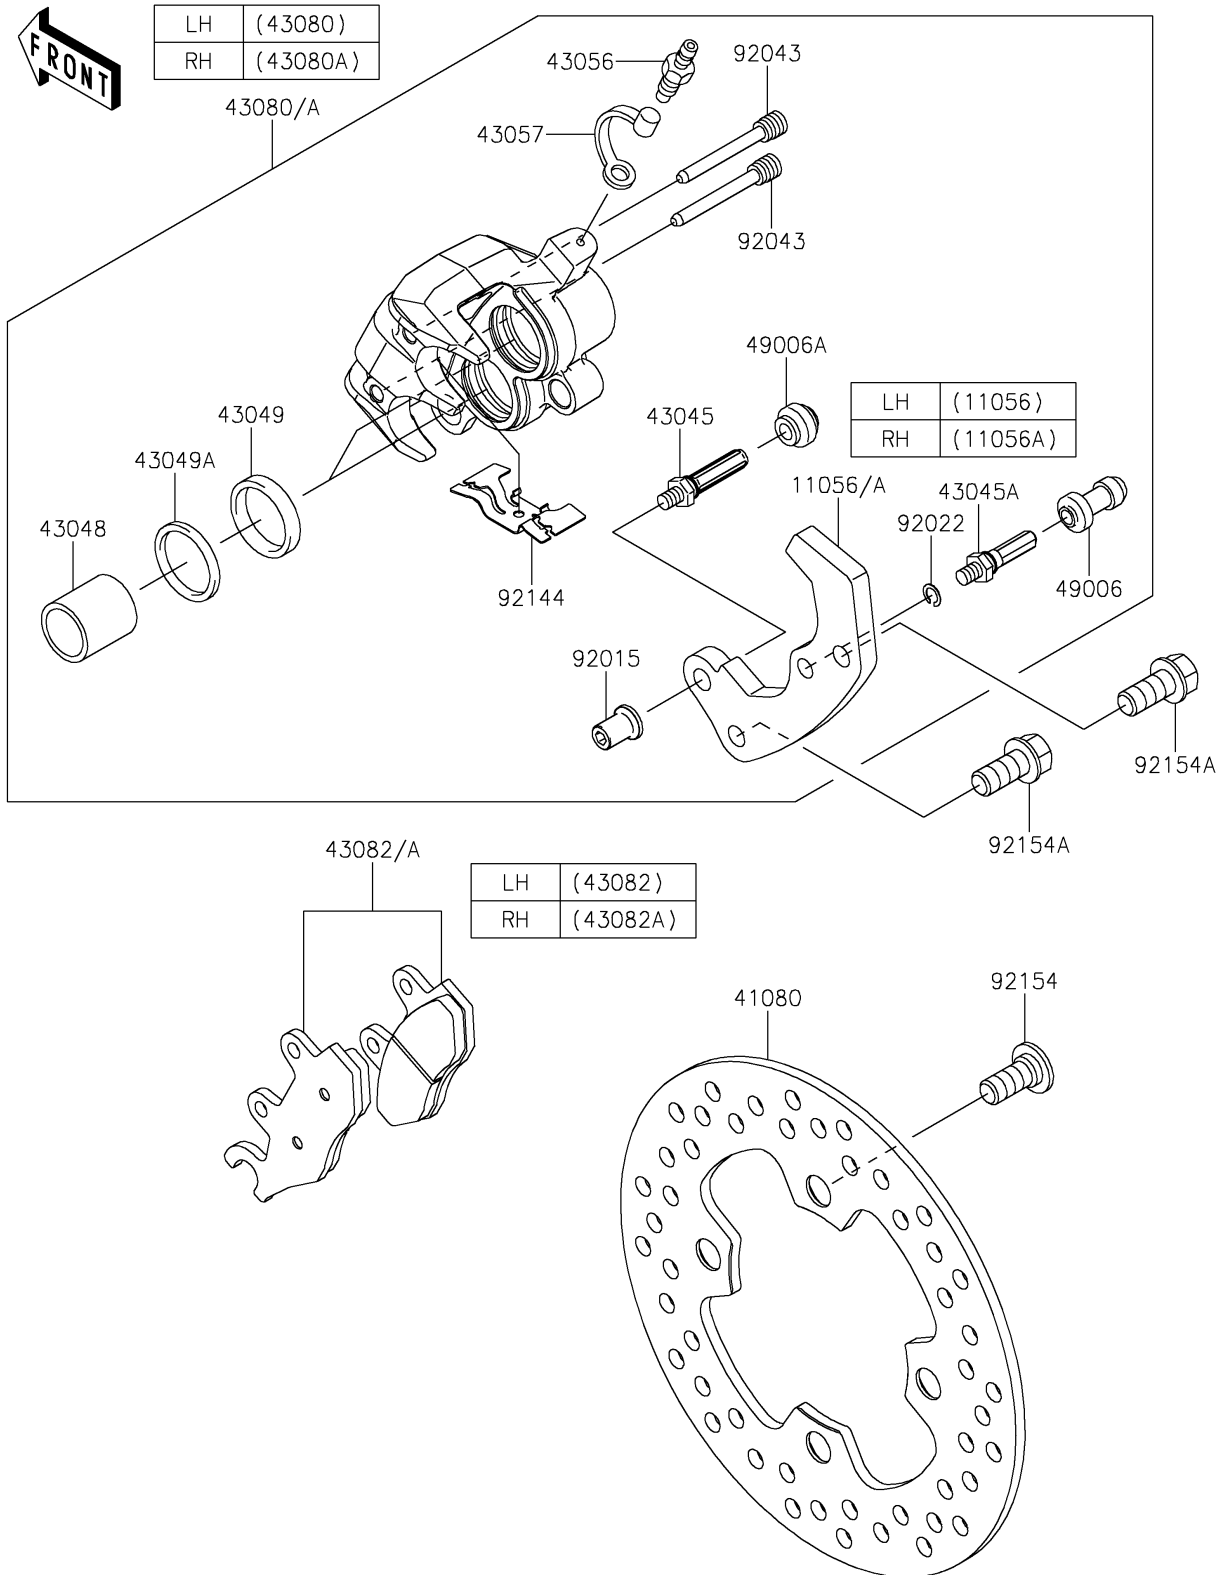

2024 MULE PRO-DXT™ FE DIESEL EPS

PARTS DIAGRAM

Front Brake

F2292

2024 MULE PRO-DXT™ FE DIESEL EPS

PARTS LIST

Front Brake

ITEM NAME	PART NUMBER	QUANTITY
-----------	-------------	----------
