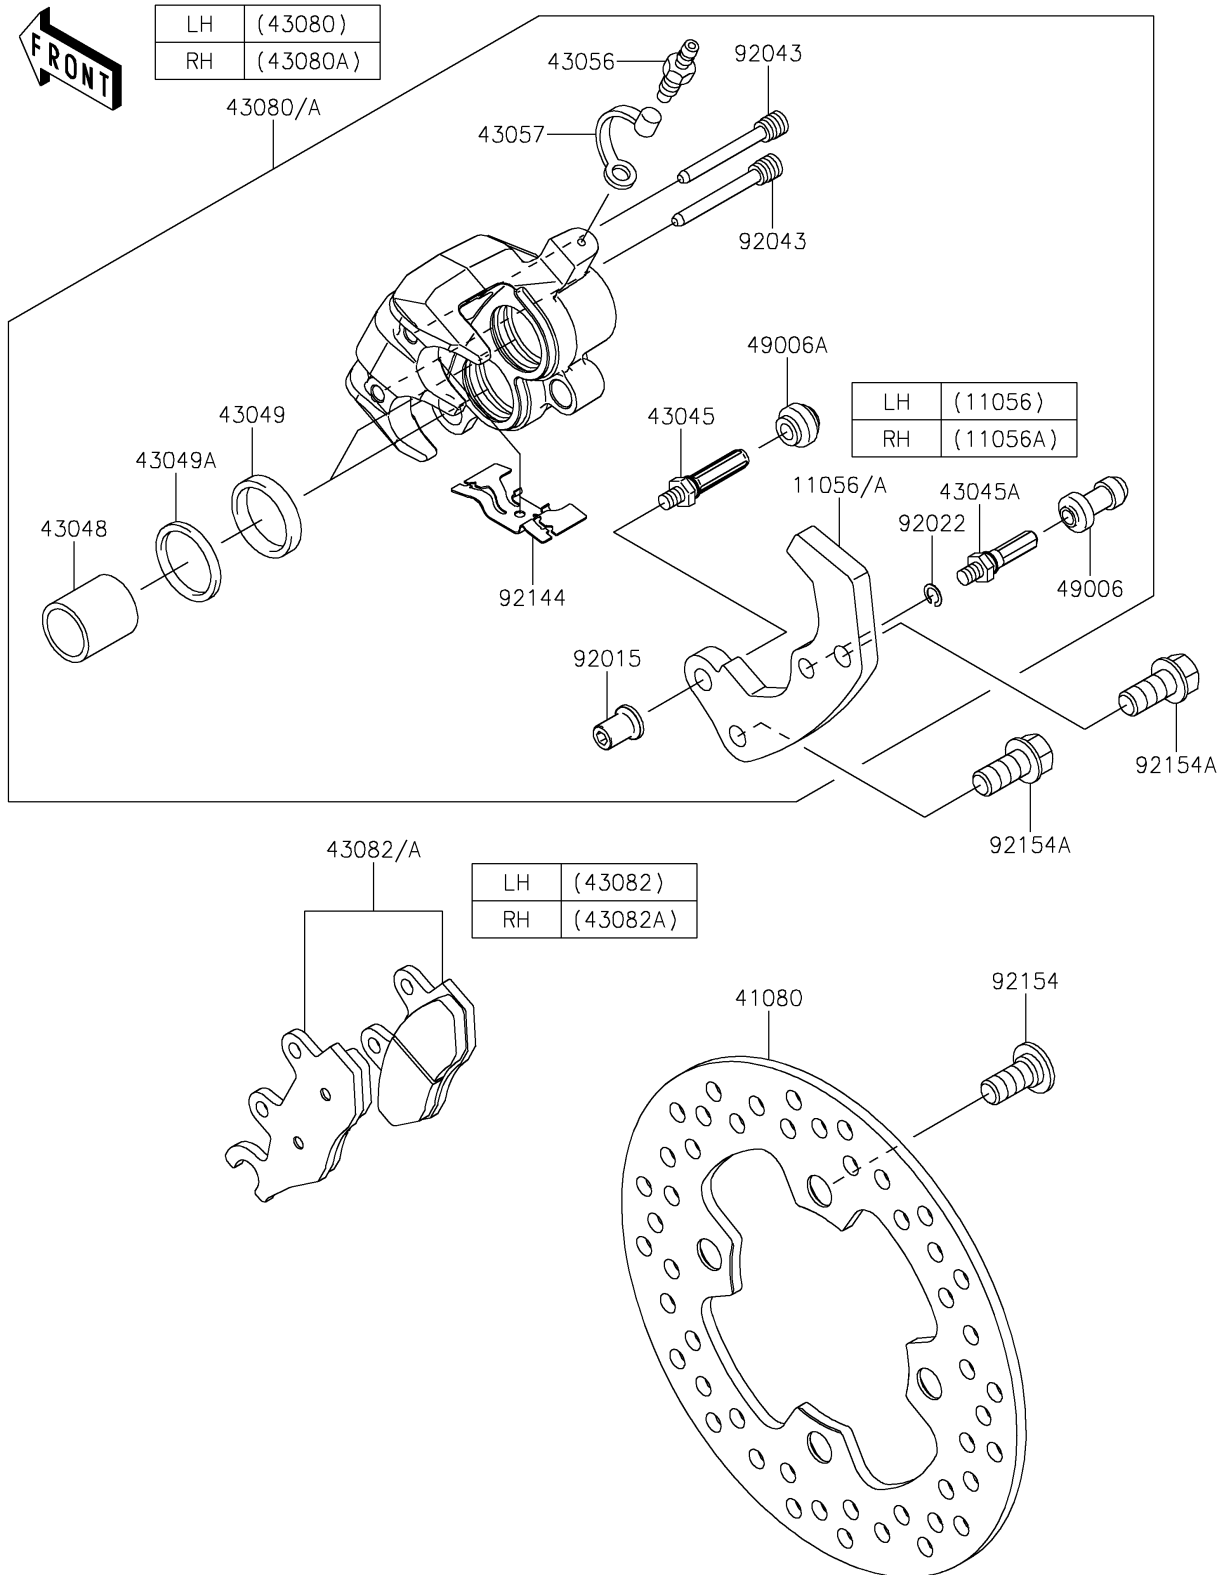

2022 MULE PRO-DXT™ EPS DIESEL FE

PARTS DIAGRAM

Front Brake

F2292

2022 MULE PRO-DXT™ EPS DIESEL FE

PARTS LIST

Front Brake

ITEM NAME	PART NUMBER	QUANTITY
-----------	-------------	----------
