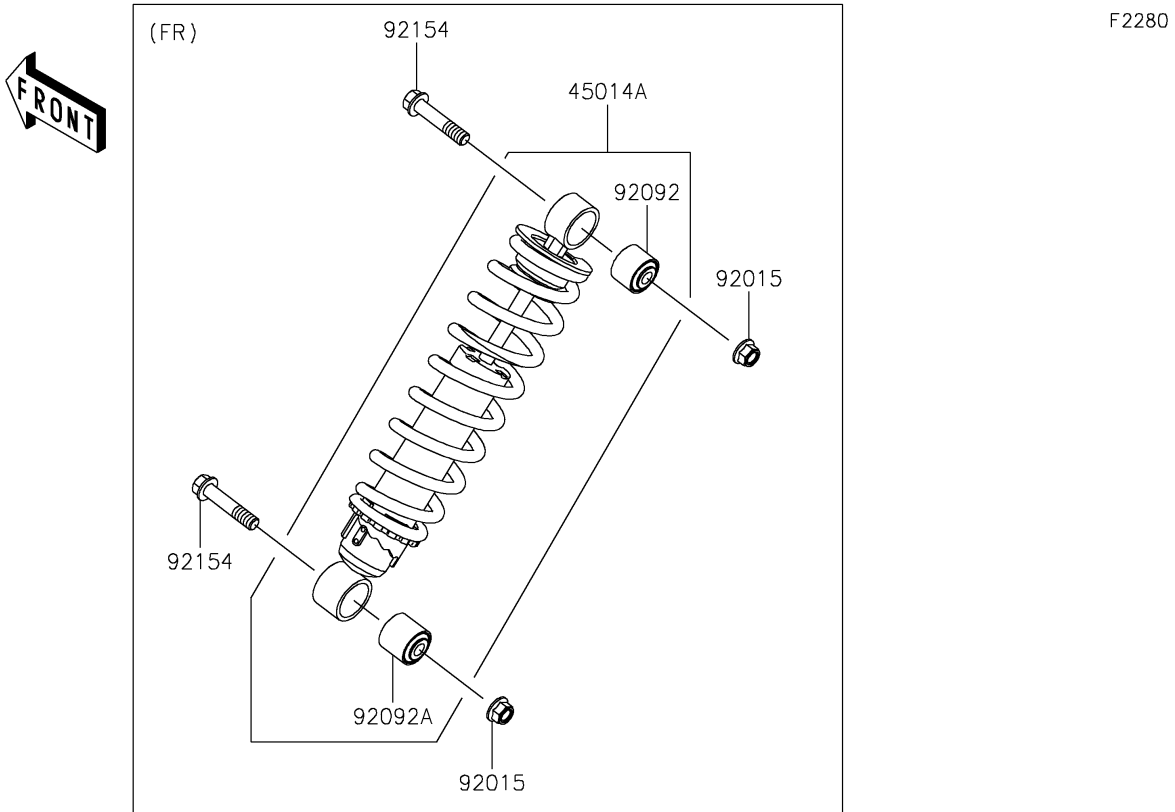

2024 MULE PRO-DXT™ FE DIESEL EPS

PARTS DIAGRAM

Shock Absorber(s)

2024 MULE PRO-DXT™ FE DIESEL EPS

PARTS LIST

Shock Absorber(s)

ITEM NAME

PART NUMBER

QUANTITY
