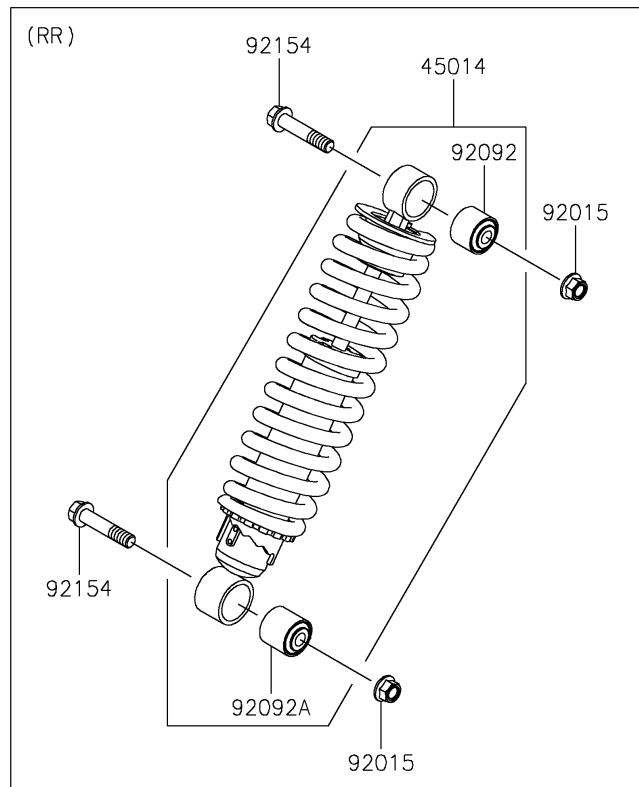

2024 MULE PRO-DXT™ FE DIESEL EPS

PARTS DIAGRAM

Shock Absorber(s)

2024 MULE PRO-DXT™ FE DIESEL EPS

PARTS LIST

Shock Absorber(s)

ITEM NAME

PART NUMBER

QUANTITY
