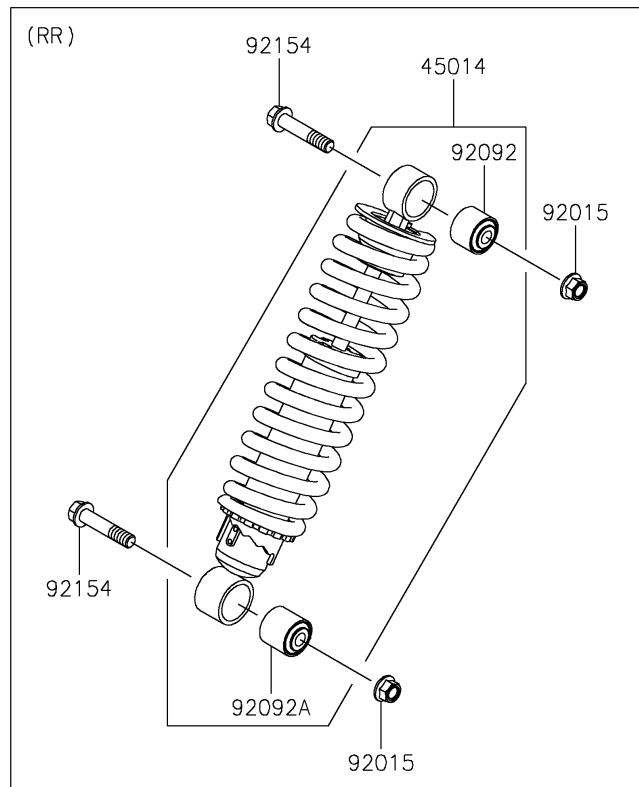

2022 MULE PRO-DXT™ EPS DIESEL FE

PARTS DIAGRAM

Shock Absorber(s)

2022 MULE PRO-DXT™ EPS DIESEL FE

PARTS LIST

Shock Absorber(s)

ITEM NAME

PART NUMBER

QUANTITY
