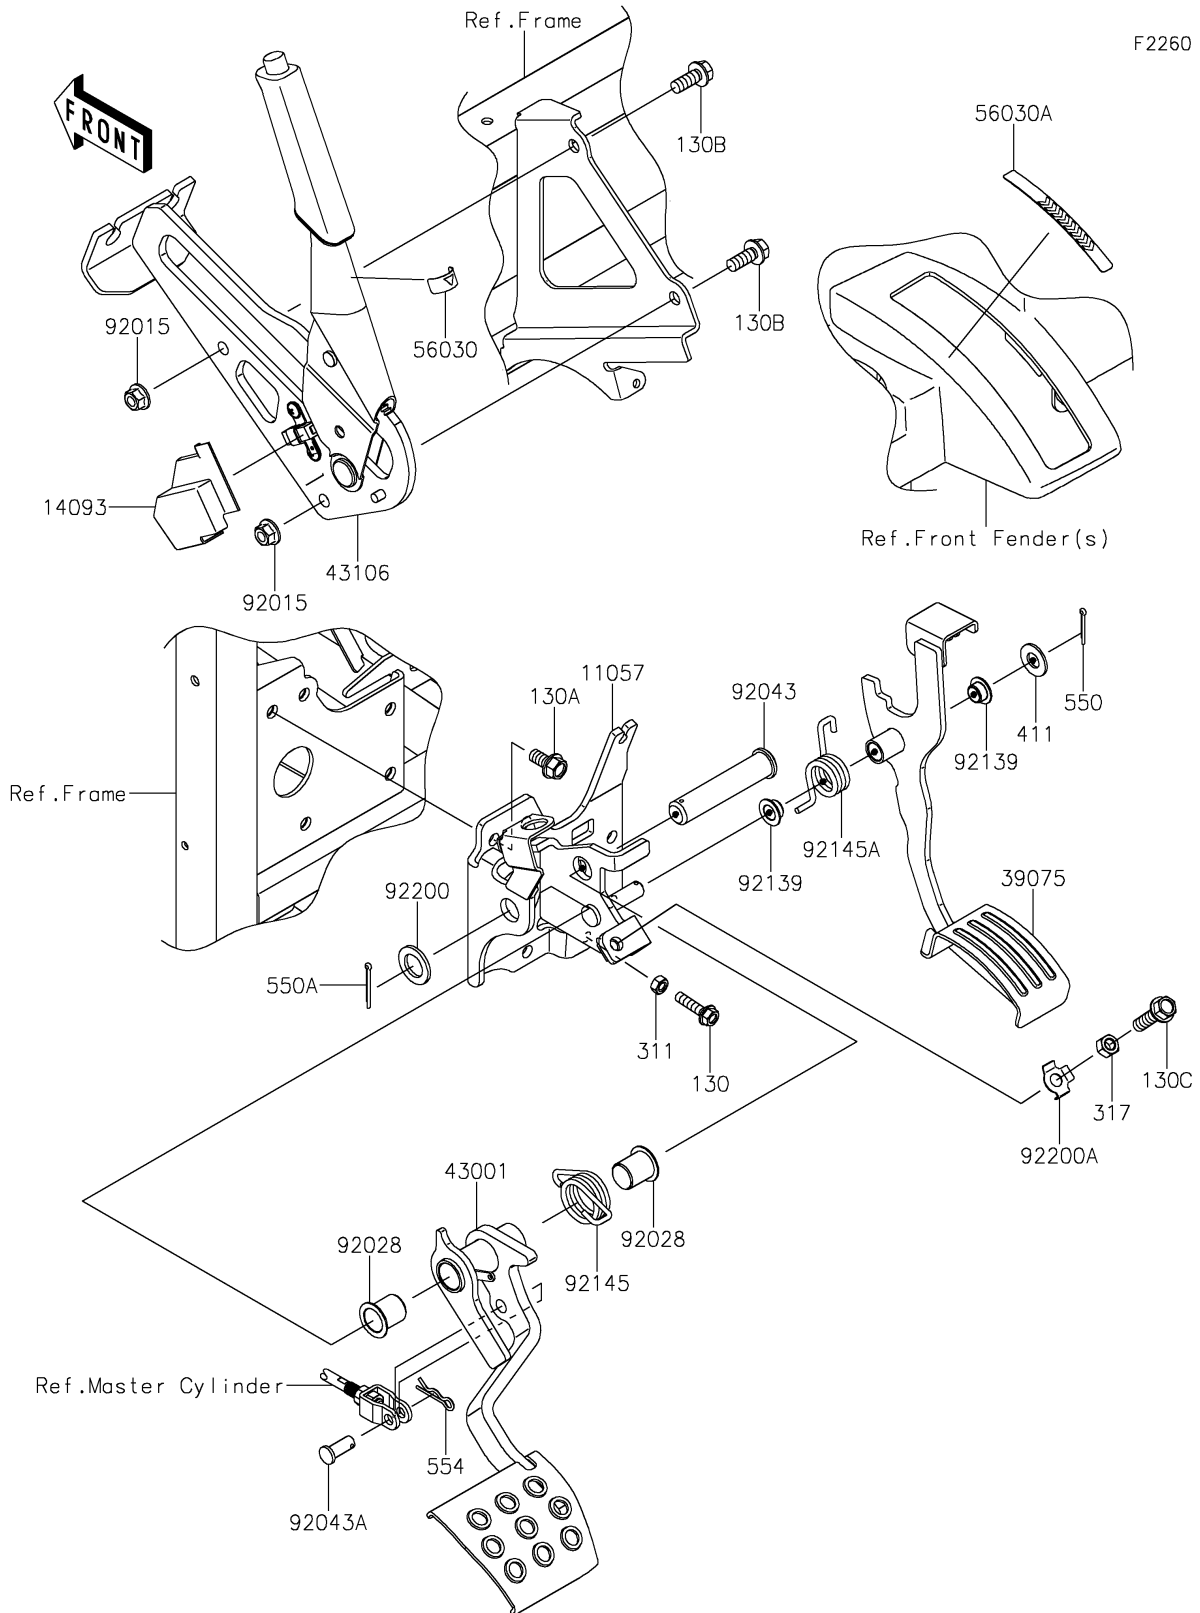

2022 MULE PRO-DXT™ EPS DIESEL FE

PARTS DIAGRAM

Brake Pedal/Throttle Lever

2022 MULE PRO-DXT™ EPS DIESEL FE

PARTS LIST

Brake Pedal/Throttle Lever

ITEM NAME	PART NUMBER	QUANTITY
-----------	-------------	----------
