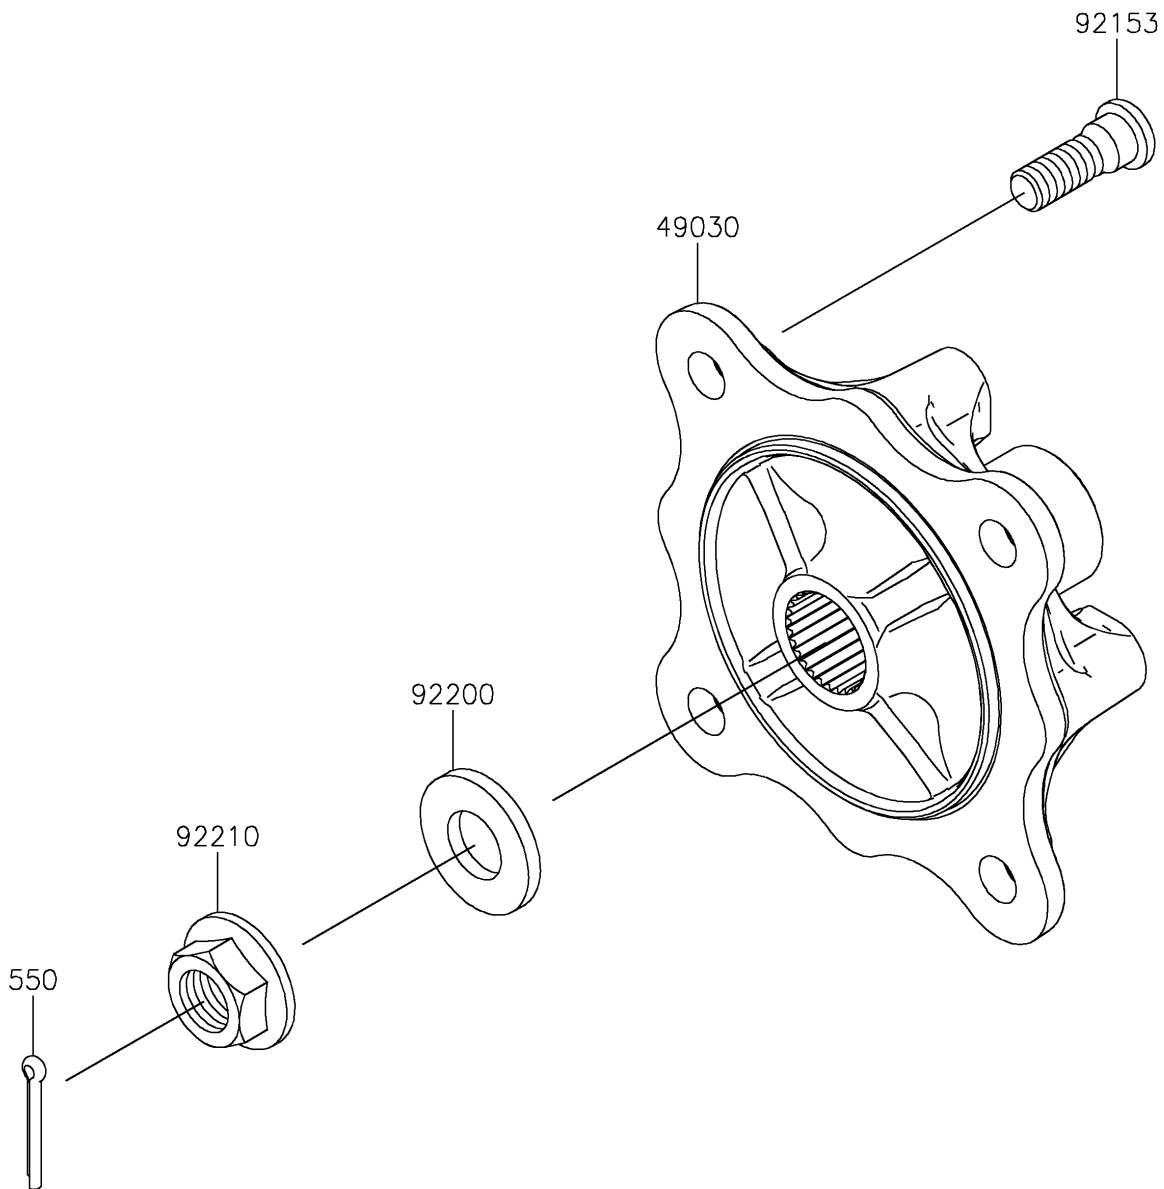

2022 MULE PRO-DXT™ EPS DIESEL FE

PARTS DIAGRAM

Rear Hubs/Brakes

F2240

2022 MULE PRO-DXT™ EPS DIESEL FE

PARTS LIST

Rear Hubs/Brakes

ITEM NAME	PART NUMBER	QUANTITY
-----------	-------------	----------
