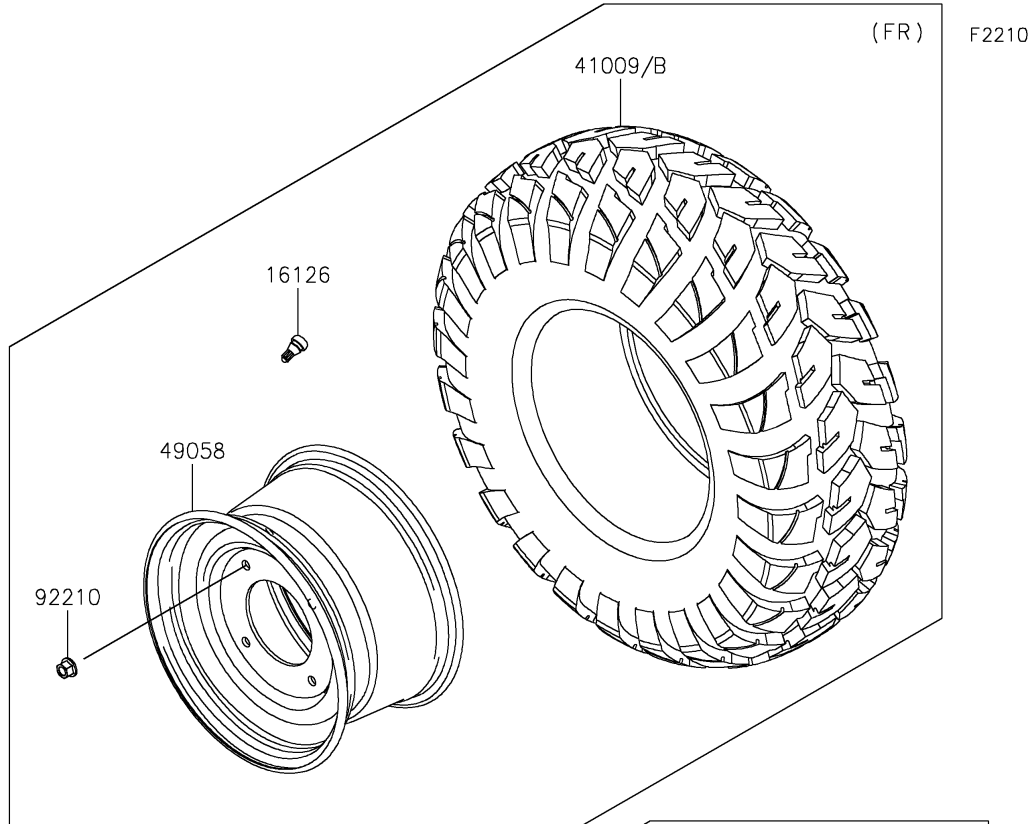

2024 MULE PRO-DXT™ FE DIESEL EPS

PARTS DIAGRAM

Wheels/Tires

2024 MULE PRO-DXT™ FE DIESEL EPS

PARTS LIST

Wheels/Tires

ITEM NAME	PART NUMBER	QUANTITY
-----------	-------------	----------
