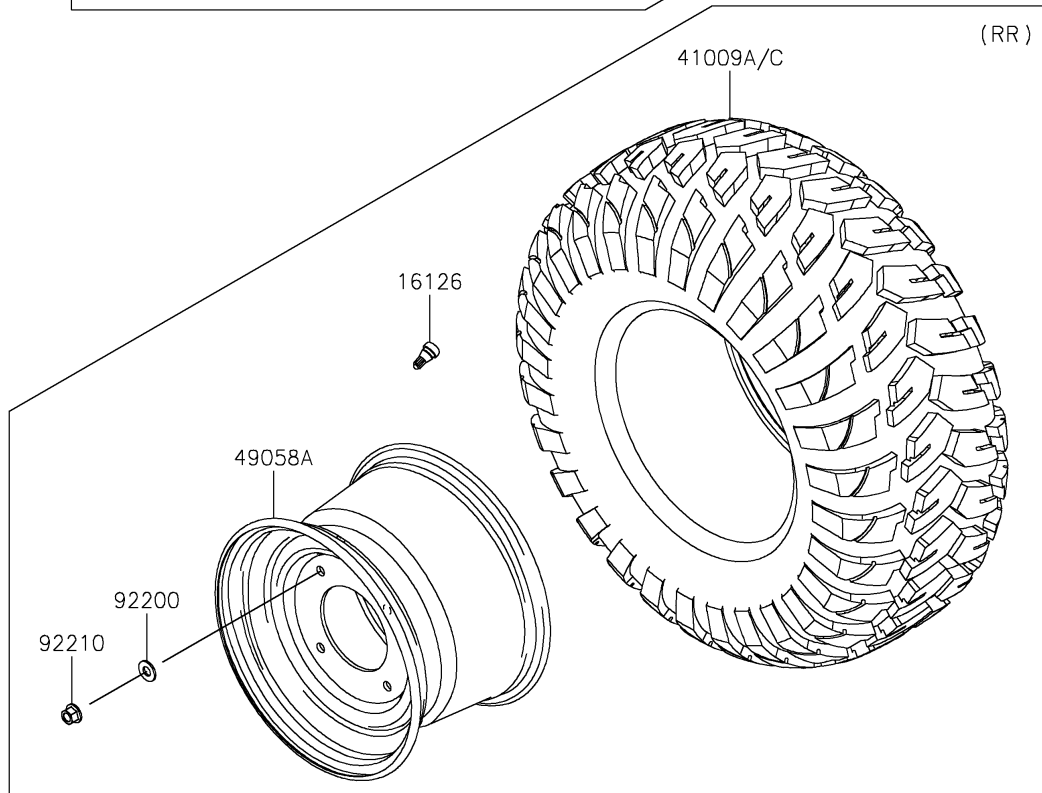

2024 MULE PRO-DXT™ FE DIESEL EPS

PARTS DIAGRAM

Wheels/Tires

2024 MULE PRO-DXT™ FE DIESEL EPS

PARTS LIST

Wheels/Tires

ITEM NAME	PART NUMBER	QUANTITY
-----------	-------------	----------
