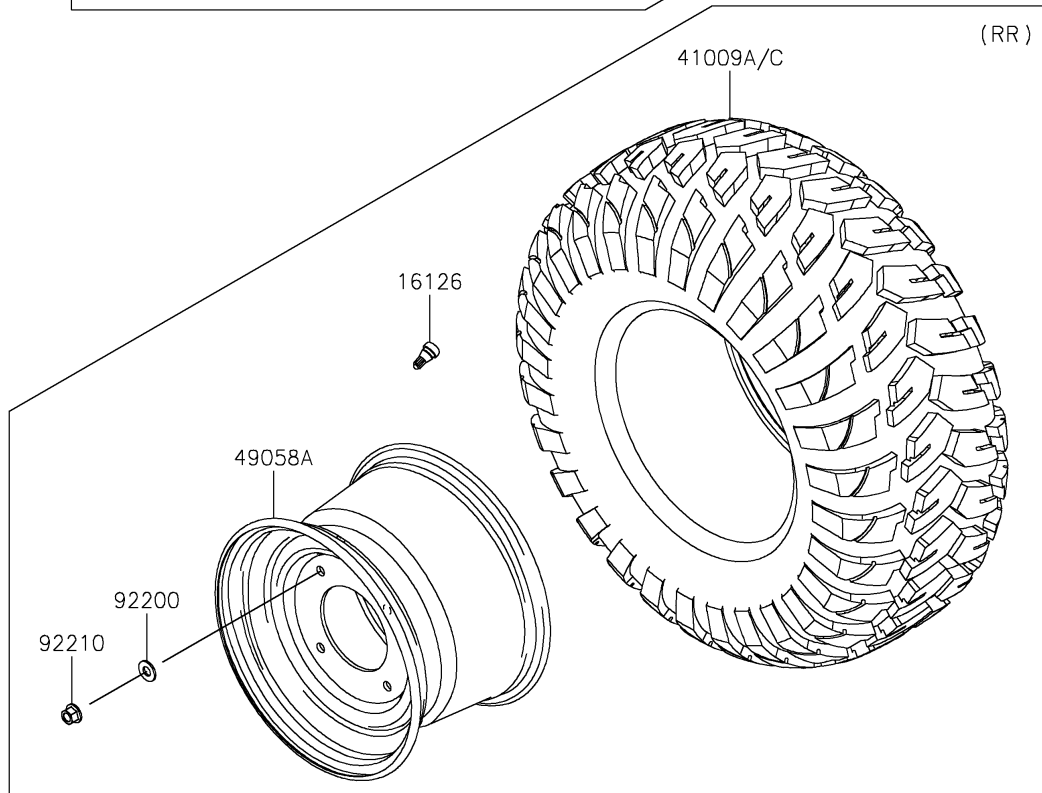

2022 MULE PRO-DXT™ EPS DIESEL FE

PARTS DIAGRAM

Wheels/Tires

2022 MULE PRO-DXT™ EPS DIESEL FE

PARTS LIST

Wheels/Tires

ITEM NAME	PART NUMBER	QUANTITY
-----------	-------------	----------
