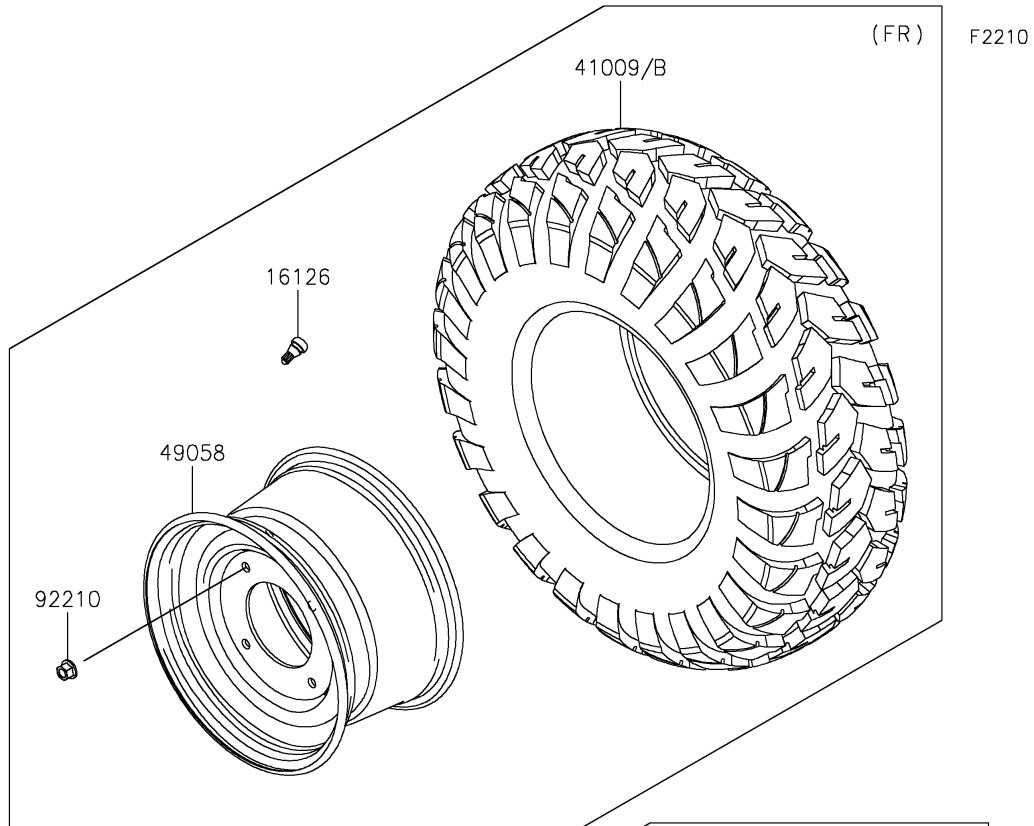

2022 MULE PRO-DXT™ EPS DIESEL FE

PARTS DIAGRAM

Wheels/Tires

2022 MULE PRO-DXT™ EPS DIESEL FE

PARTS LIST

Wheels/Tires

ITEM NAME	PART NUMBER	QUANTITY
-----------	-------------	----------
