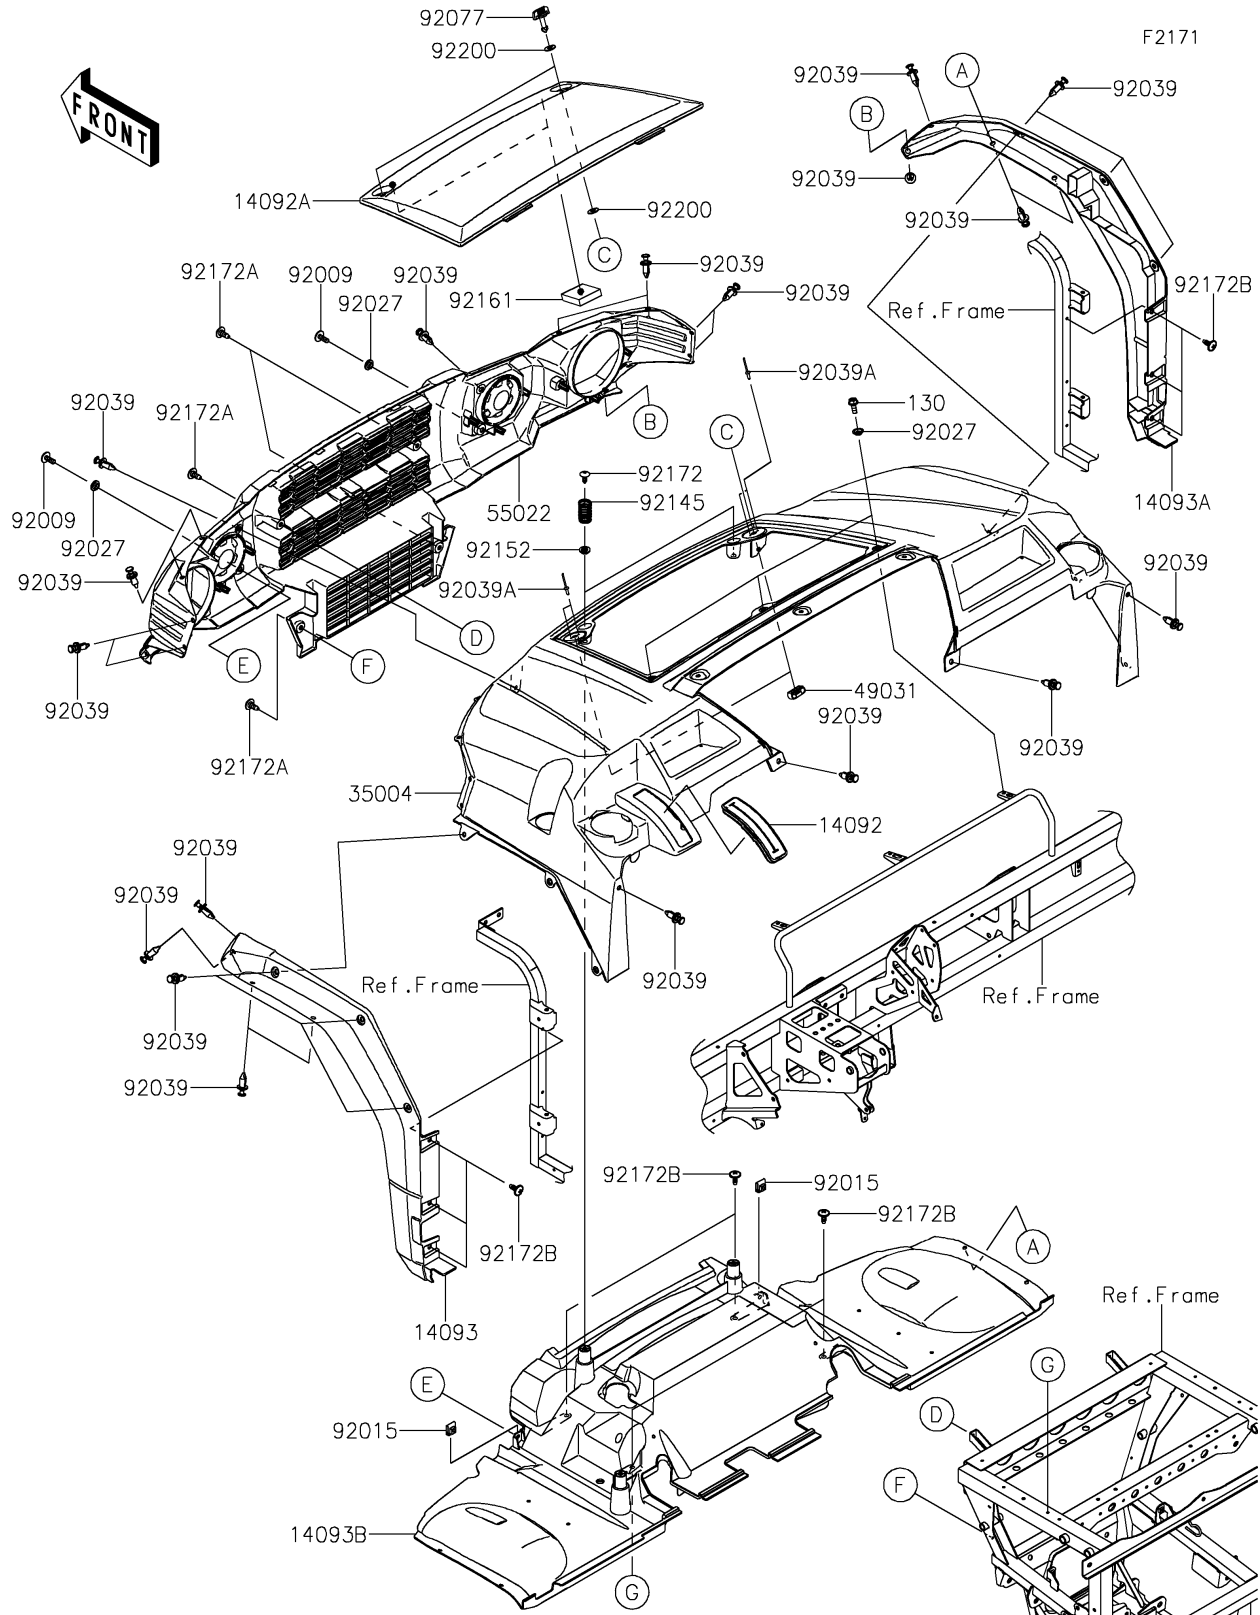

2024 MULE PRO-DXT™ FE DIESEL EPS

PARTS DIAGRAM

Front Fender(s)

2024 MULE PRO-DXT™ FE DIESEL EPS

PARTS LIST

Front Fender(s)

ITEM NAME	PART NUMBER	QUANTITY
-----------	-------------	----------
