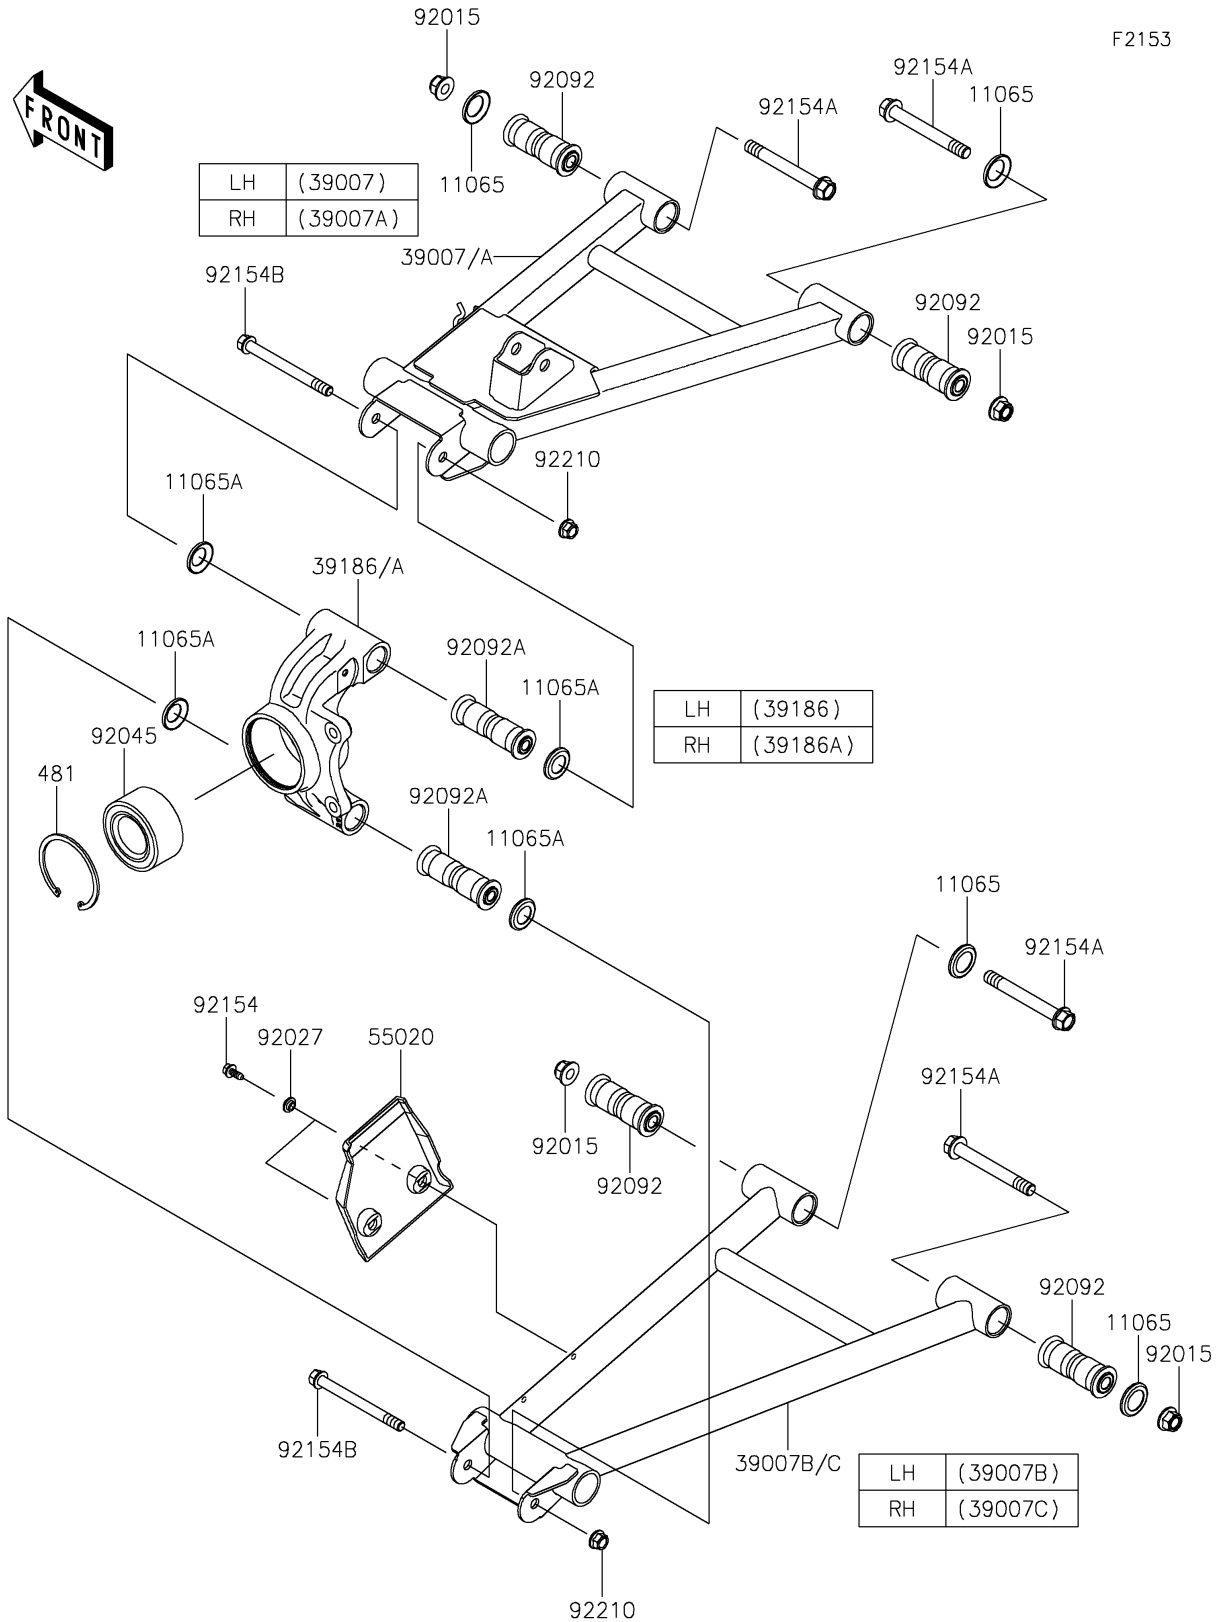

2024 MULE PRO-DXT™ FE DIESEL EPS

PARTS DIAGRAM

Rear Suspension

2024 MULE PRO-DXT™ FE DIESEL EPS

PARTS LIST

Rear Suspension

ITEM NAME	PART NUMBER	QUANTITY
-----------	-------------	----------
