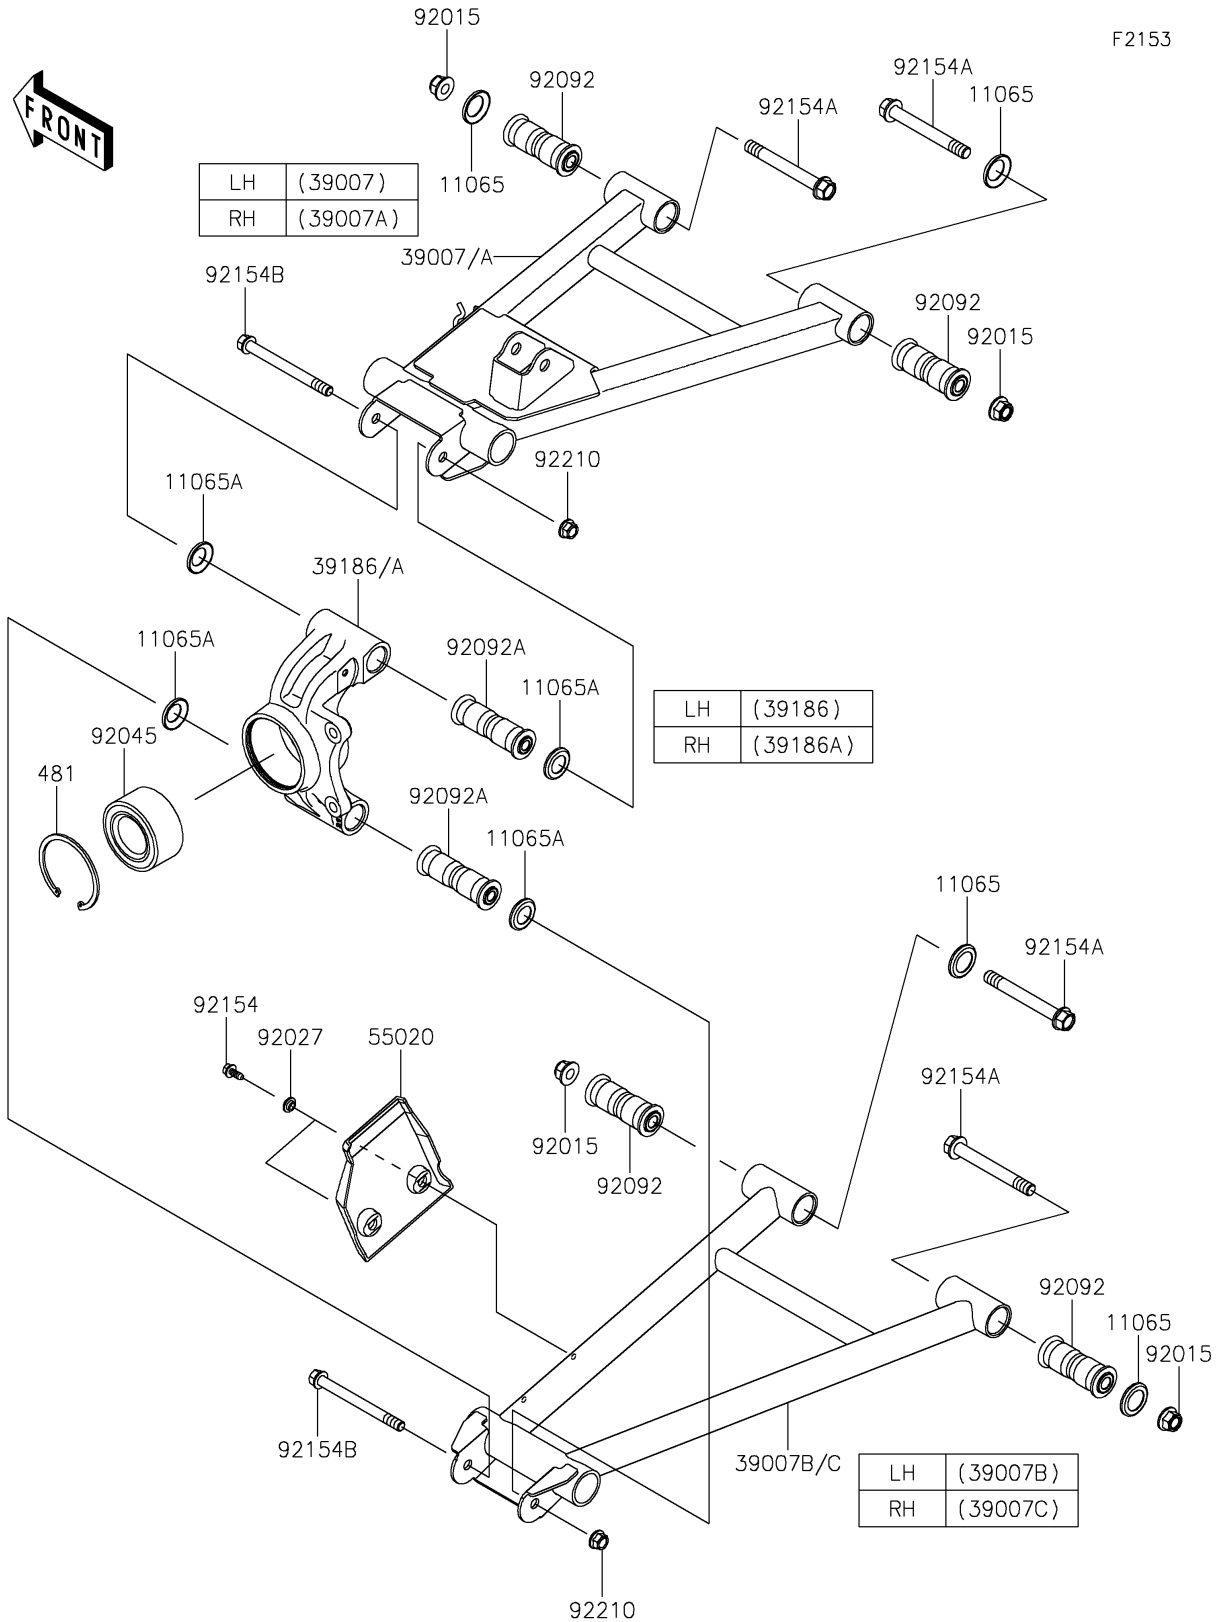

2022 MULE PRO-DXT™ EPS DIESEL FE

PARTS DIAGRAM

Rear Suspension

2022 MULE PRO-DXT™ EPS DIESEL FE

PARTS LIST

Rear Suspension

ITEM NAME	PART NUMBER	QUANTITY
-----------	-------------	----------
