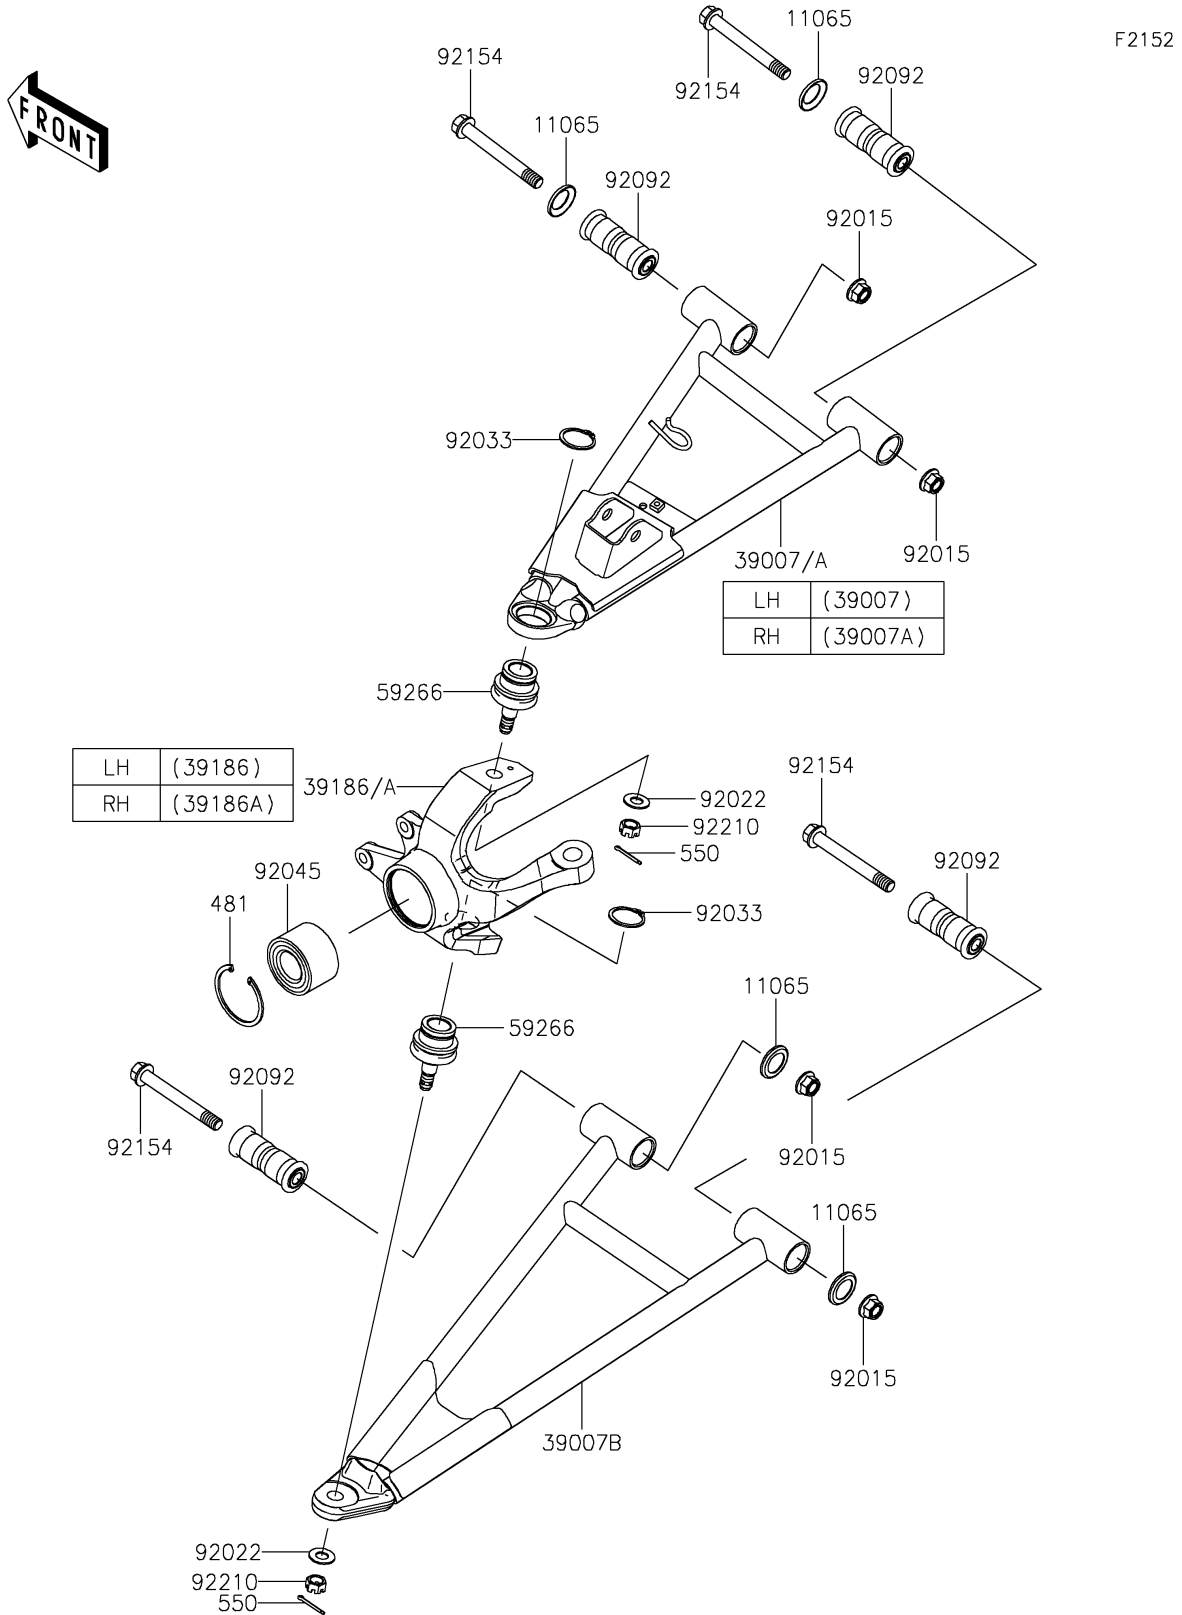

2024 MULE PRO-DXT™ FE DIESEL EPS

PARTS DIAGRAM

Front Suspension

2024 MULE PRO-DXT™ FE DIESEL EPS

PARTS LIST

Front Suspension

ITEM NAME	PART NUMBER	QUANTITY
-----------	-------------	----------
