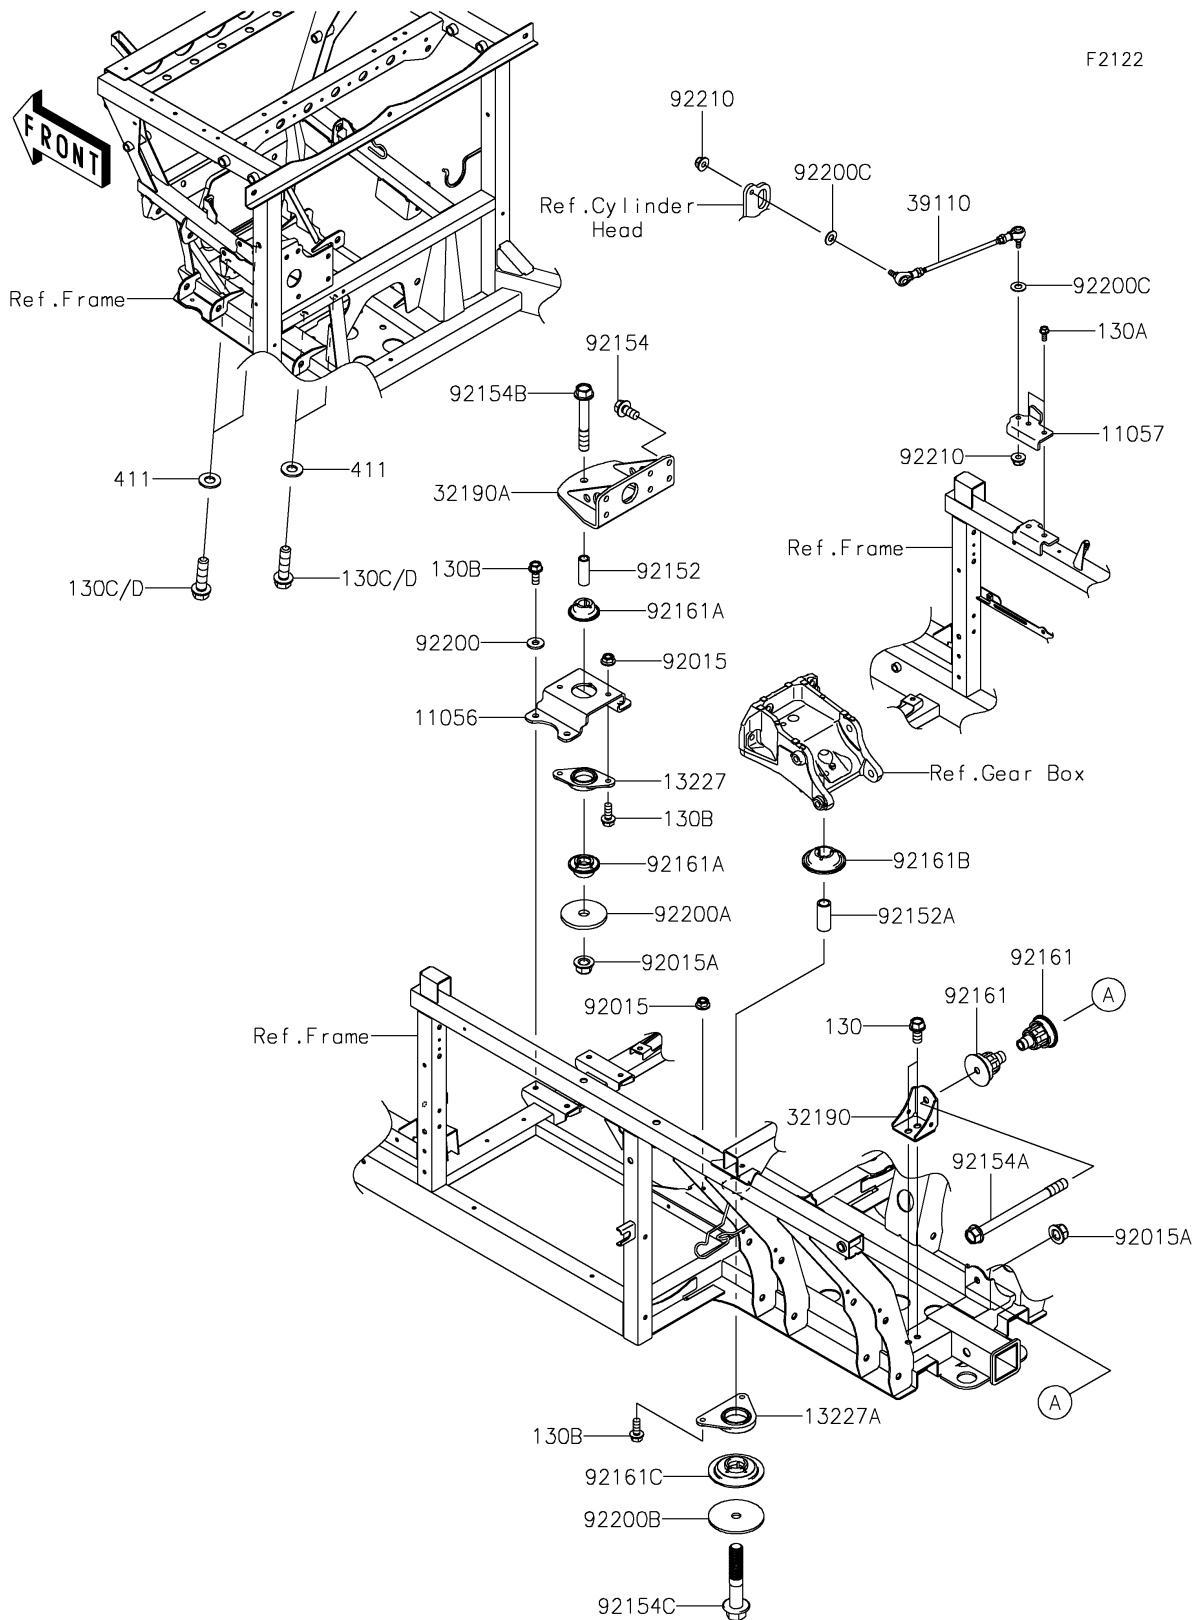

2024 MULE PRO-DXT™ FE DIESEL EPS

PARTS DIAGRAM

Engine Mount

2024 MULE PRO-DXT™ FE DIESEL EPS

PARTS LIST

Engine Mount

ITEM NAME	PART NUMBER	QUANTITY
-----------	-------------	----------
