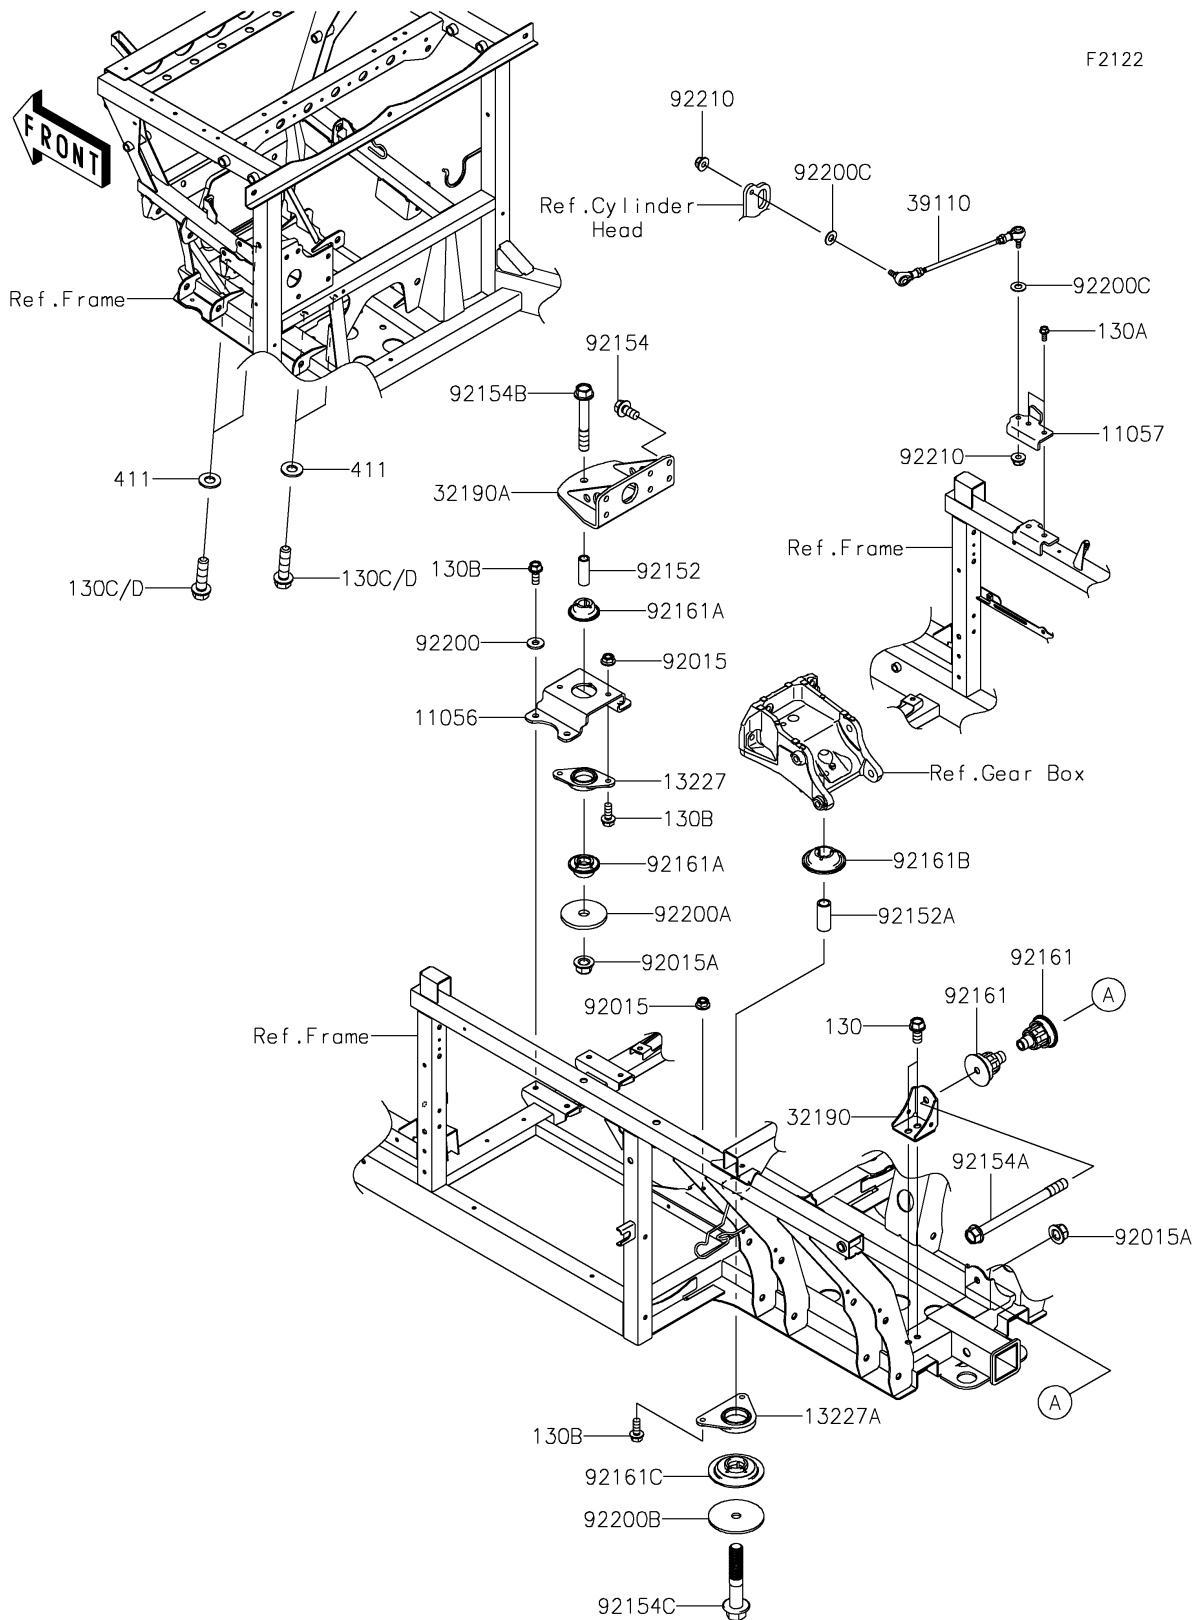

2022 MULE PRO-DXT™ EPS DIESEL FE

PARTS DIAGRAM

Engine Mount

2022 MULE PRO-DXT™ EPS DIESEL FE

PARTS LIST

Engine Mount

ITEM NAME	PART NUMBER	QUANTITY
-----------	-------------	----------
