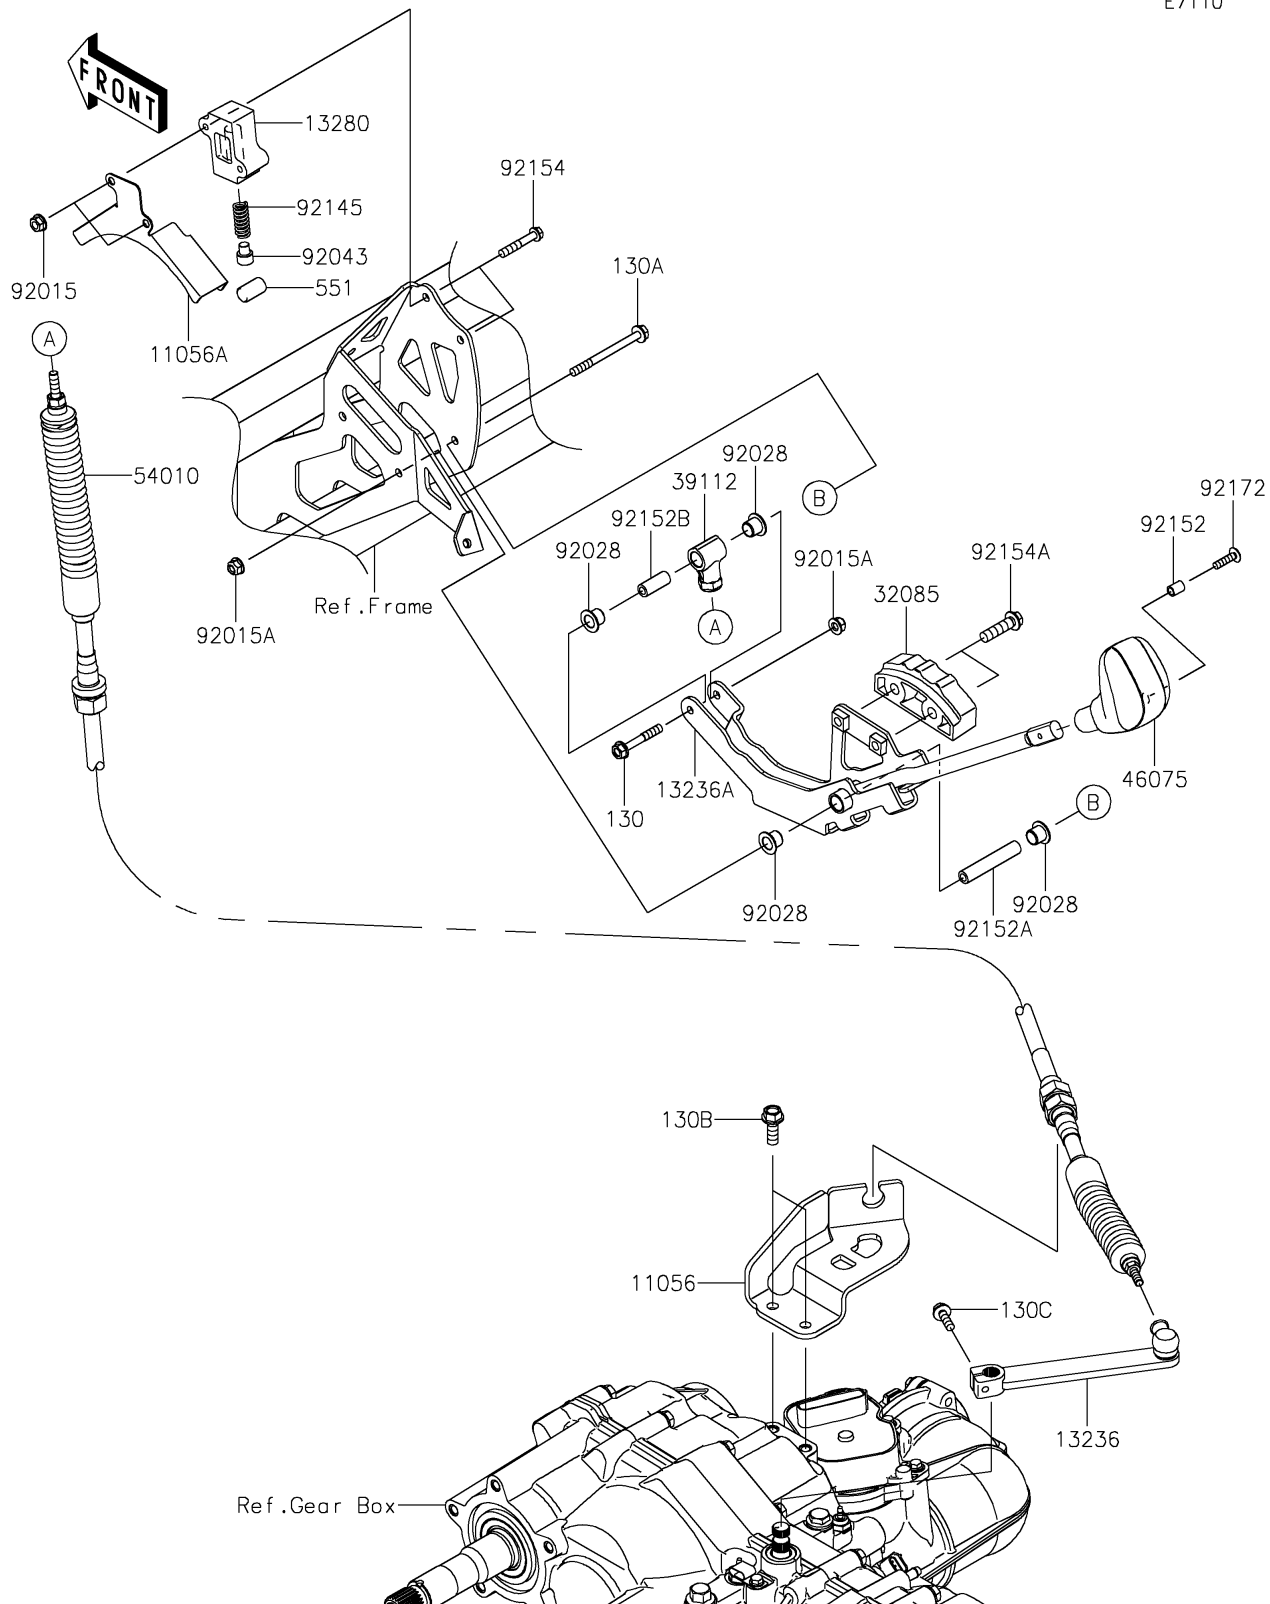

2024 MULE PRO-DXT™ FE DIESEL EPS

PARTS DIAGRAM

Control

E7110

2024 MULE PRO-DXT™ FE DIESEL EPS

PARTS LIST

Control

ITEM NAME	PART NUMBER	QUANTITY
-----------	-------------	----------
