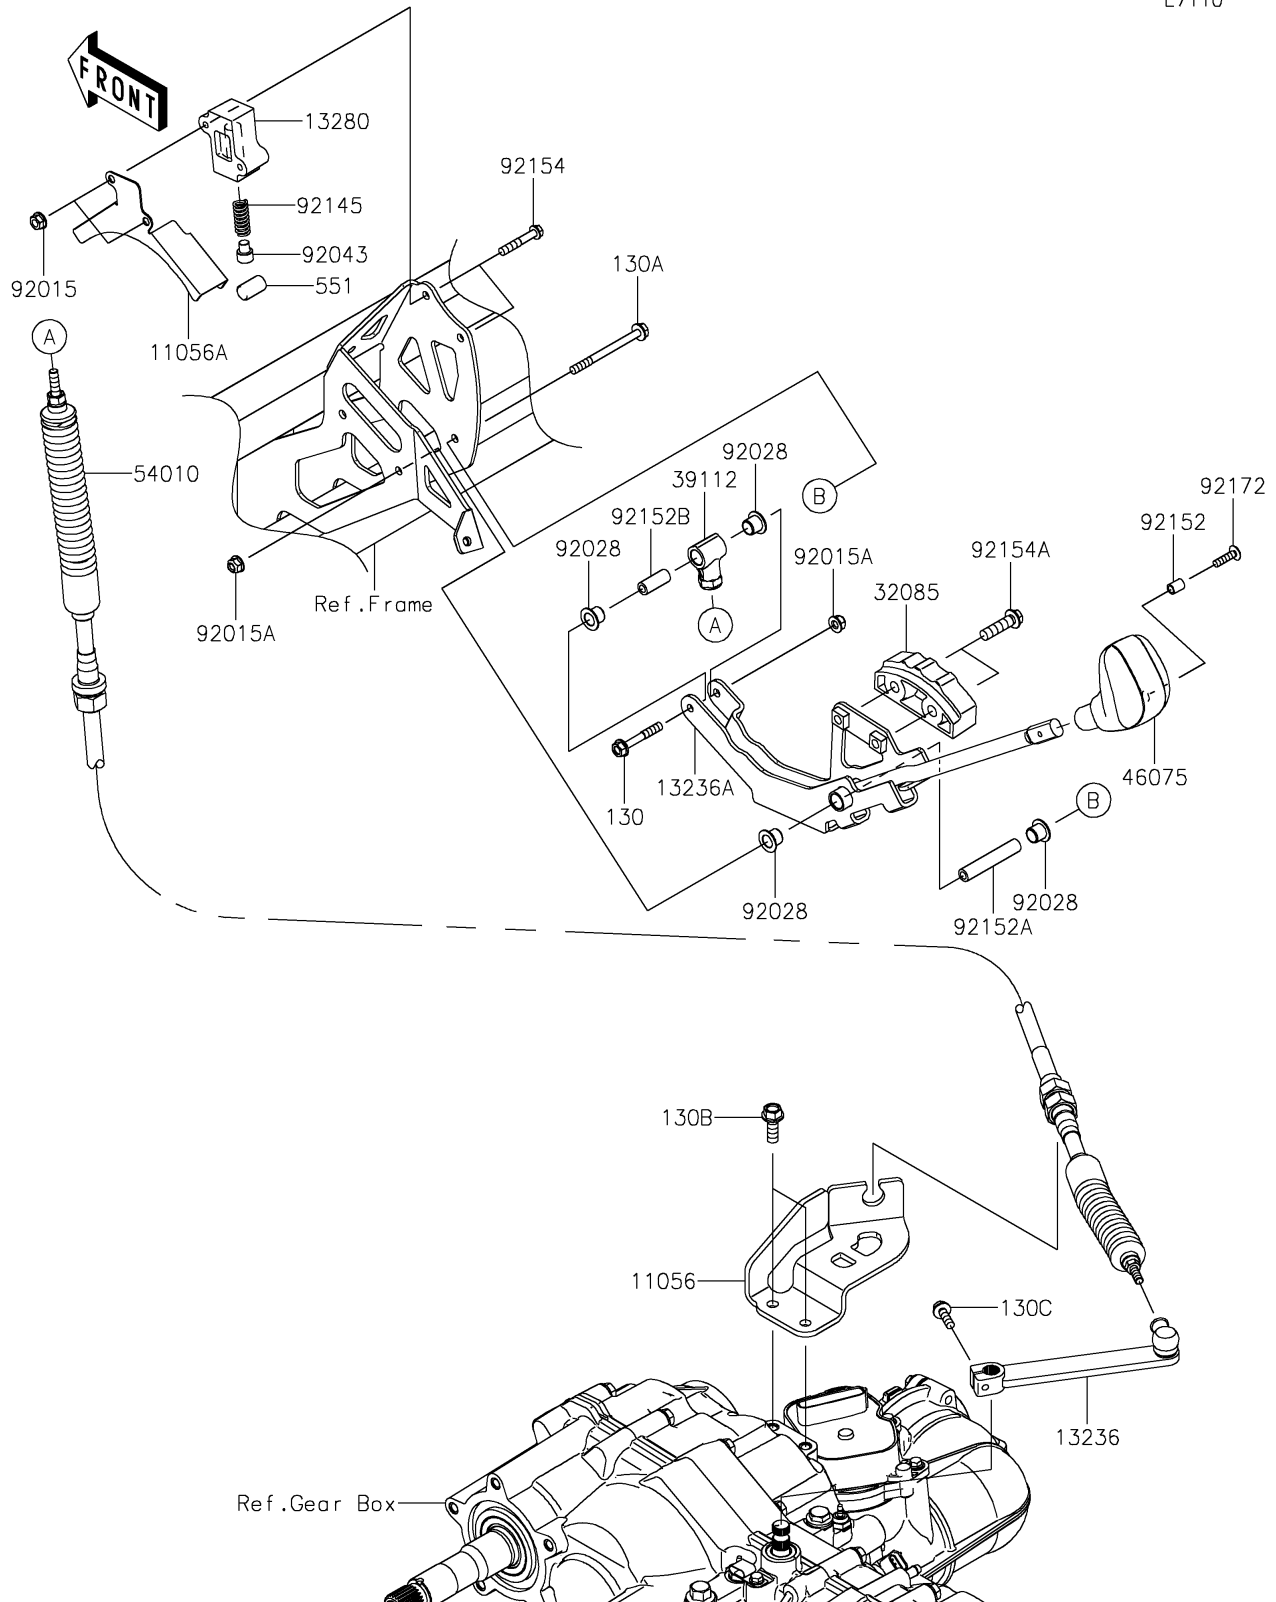

2022 MULE PRO-DXT™ EPS DIESEL FE

PARTS DIAGRAM

Control

E7110

2022 MULE PRO-DXT™ EPS DIESEL FE

PARTS LIST

Control

ITEM NAME	PART NUMBER	QUANTITY
-----------	-------------	----------
