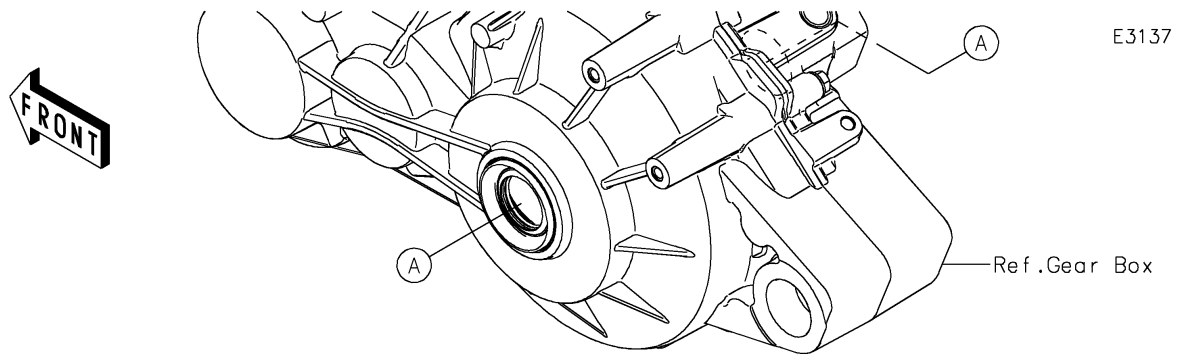

2022 MULE PRO-DXT™ EPS DIESEL FE

PARTS DIAGRAM

Drive Shaft-Rear

2022 MULE PRO-DXT™ EPS DIESEL FE

PARTS LIST

Drive Shaft-Rear

ITEM NAME	PART NUMBER	QUANTITY
-----------	-------------	----------
