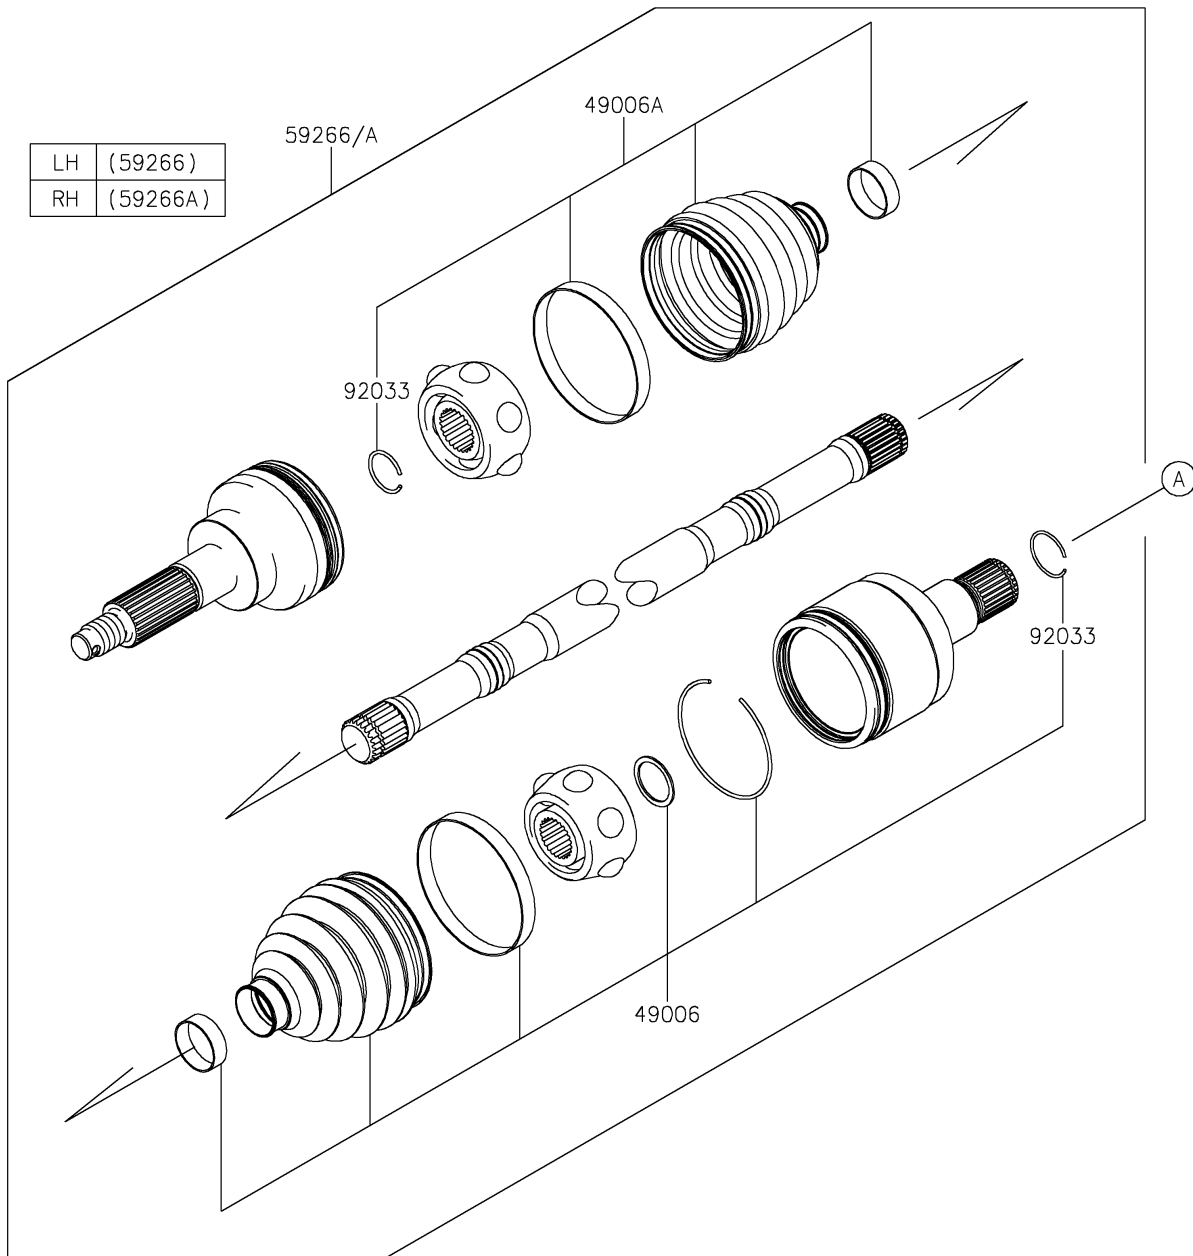

2022 MULE PRO-DXT™ EPS DIESEL FE

PARTS DIAGRAM

Drive Shaft-Rear

2022 MULE PRO-DXT™ EPS DIESEL FE

PARTS LIST

Drive Shaft-Rear

ITEM NAME	PART NUMBER	QUANTITY
-----------	-------------	----------
