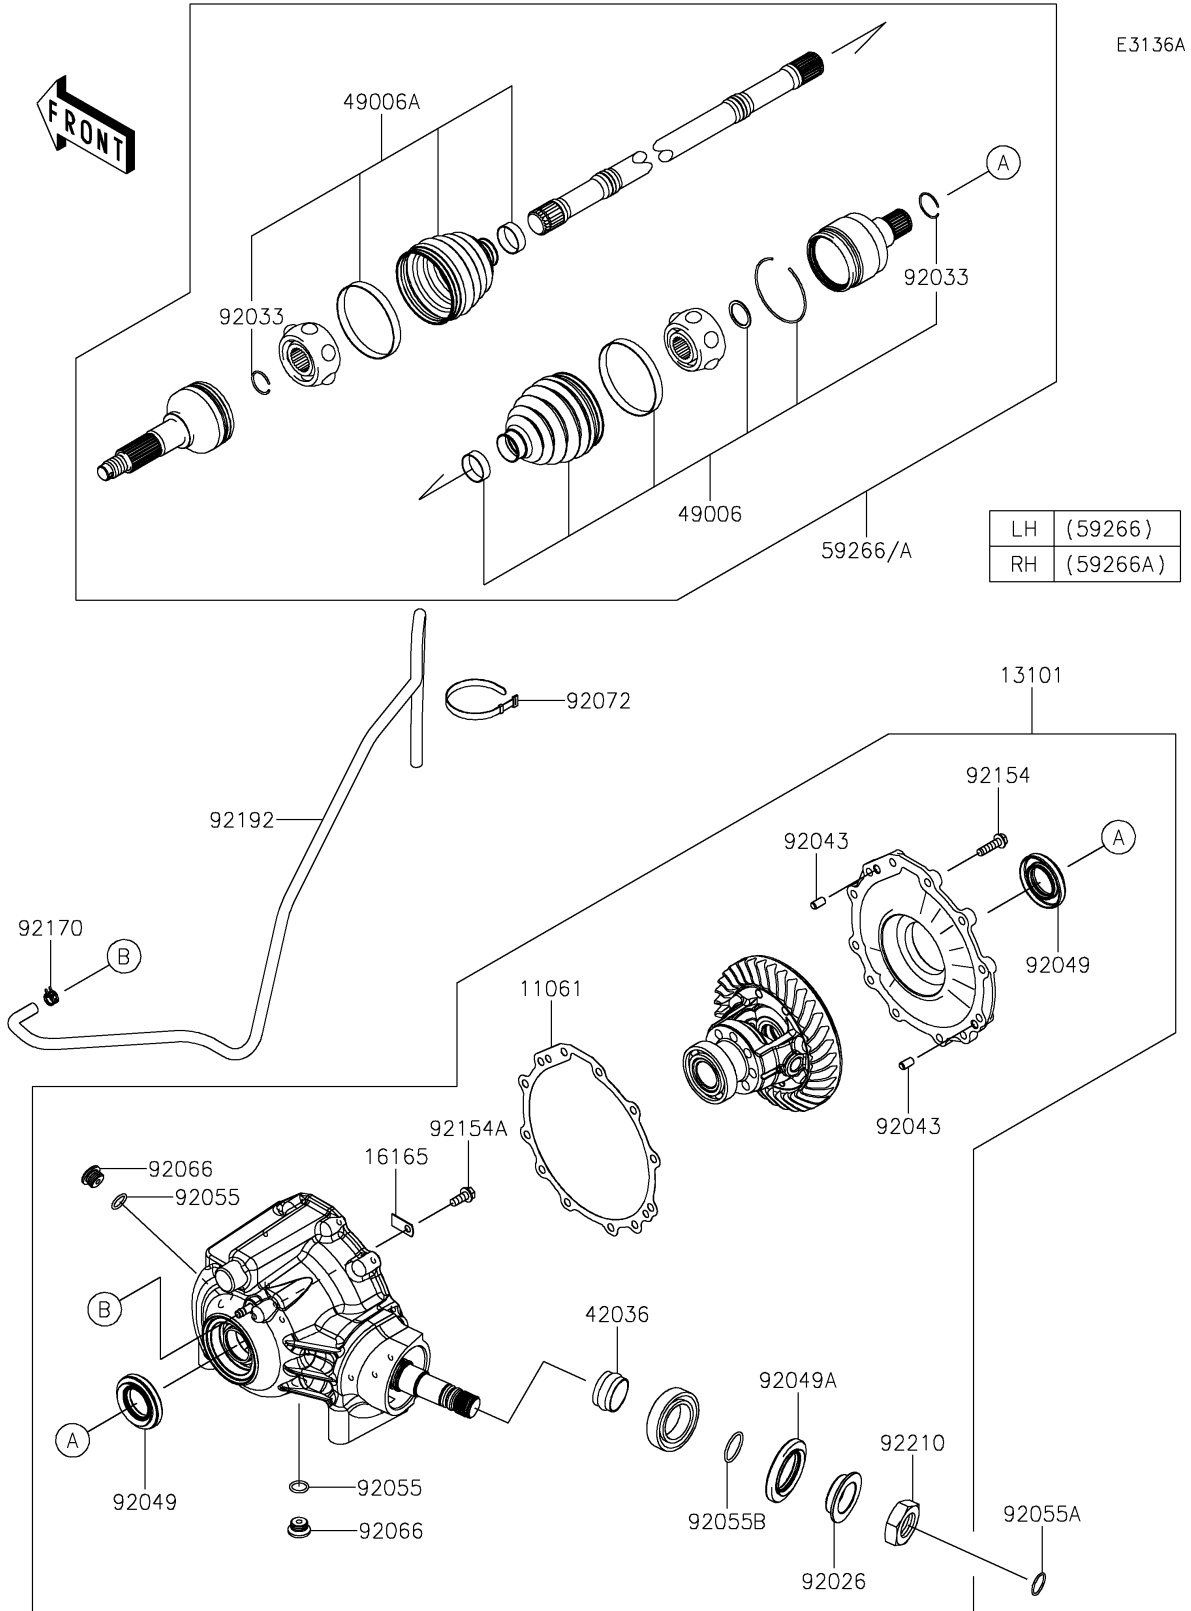

2024 MULE PRO-DXT™ FE DIESEL EPS

PARTS DIAGRAM

Drive Shaft-Front(CRFNN/CSSNN)

2024 MULE PRO-DXT™ FE DIESEL EPS

PARTS LIST

Drive Shaft-Front(CRFNN/CSSNN)

ITEM NAME

PART NUMBER

QUANTITY
