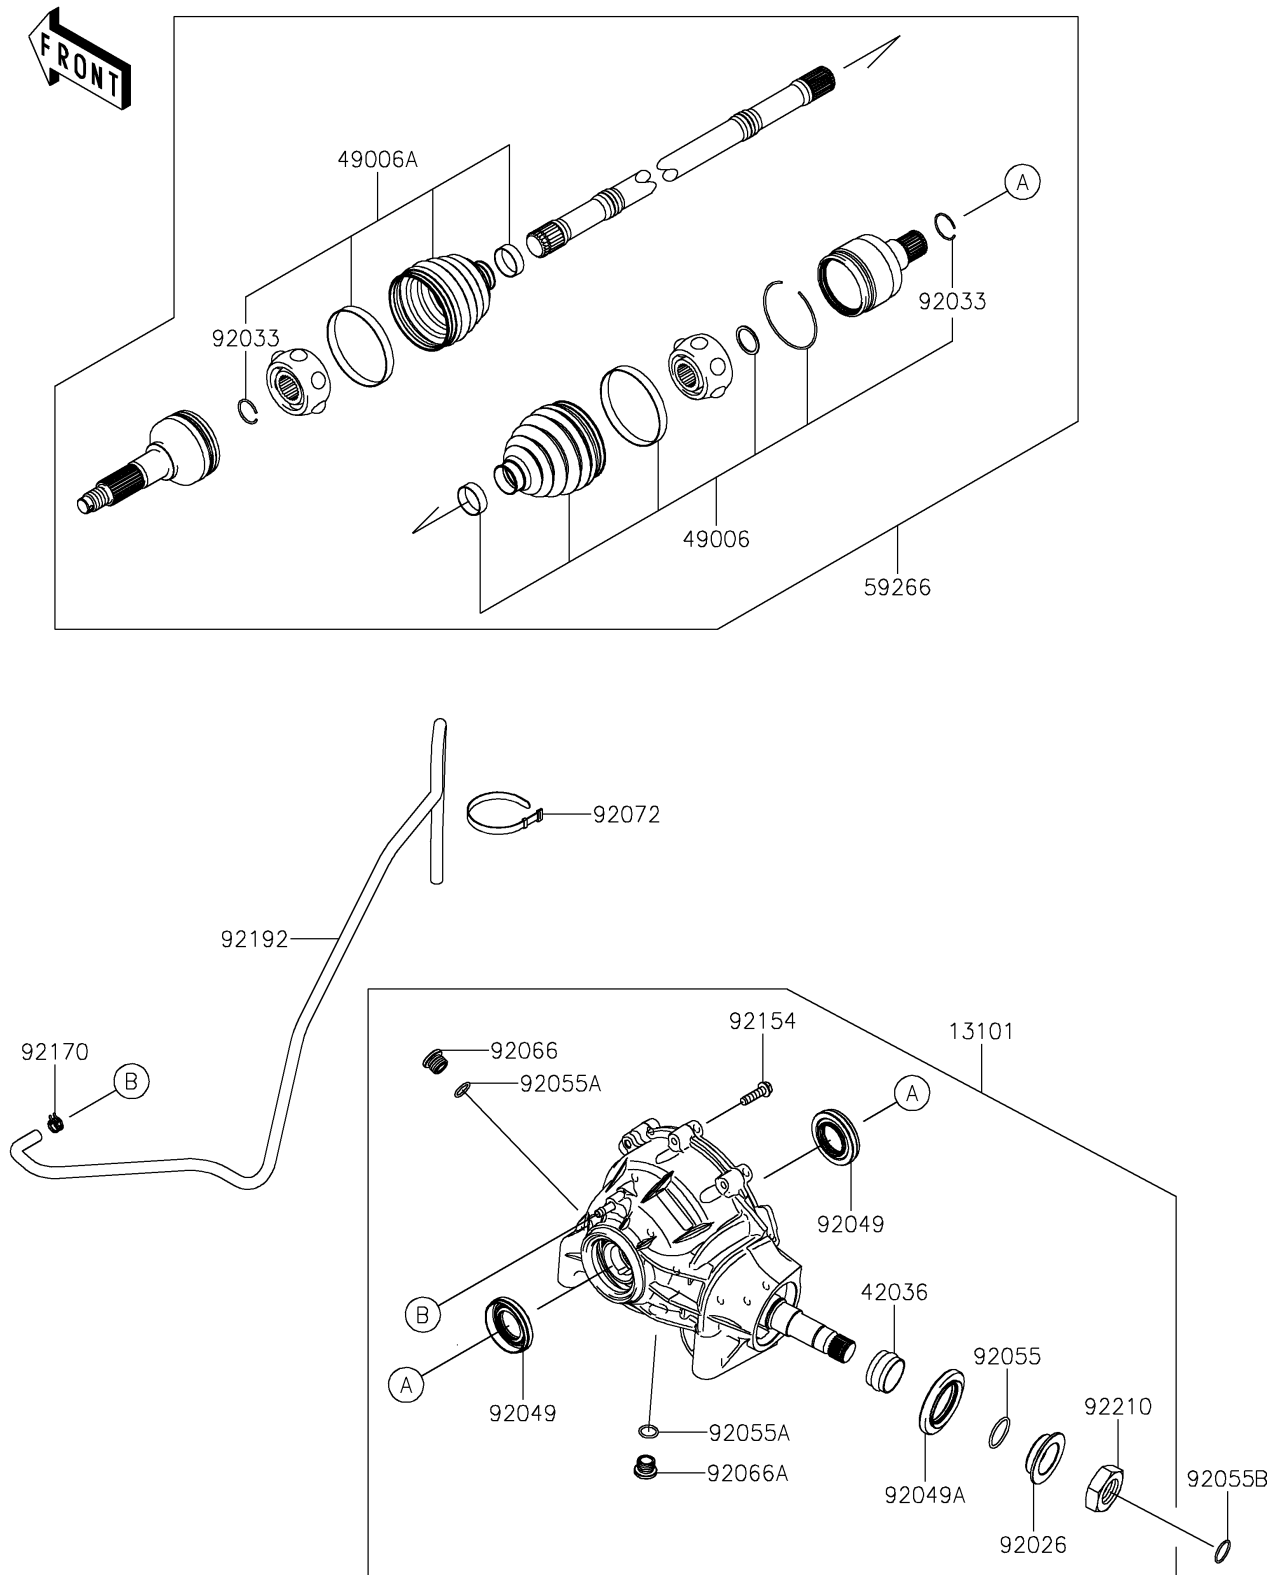

2024 MULE PRO-DXT™ FE DIESEL EPS

PARTS DIAGRAM

Drive Shaft-Front(CNFNN/CPFNN)

E3136

2024 MULE PRO-DXT™ FE DIESEL EPS

PARTS LIST

Drive Shaft-Front(CNFNN/CPFNN)

ITEM NAME

PART NUMBER

QUANTITY
