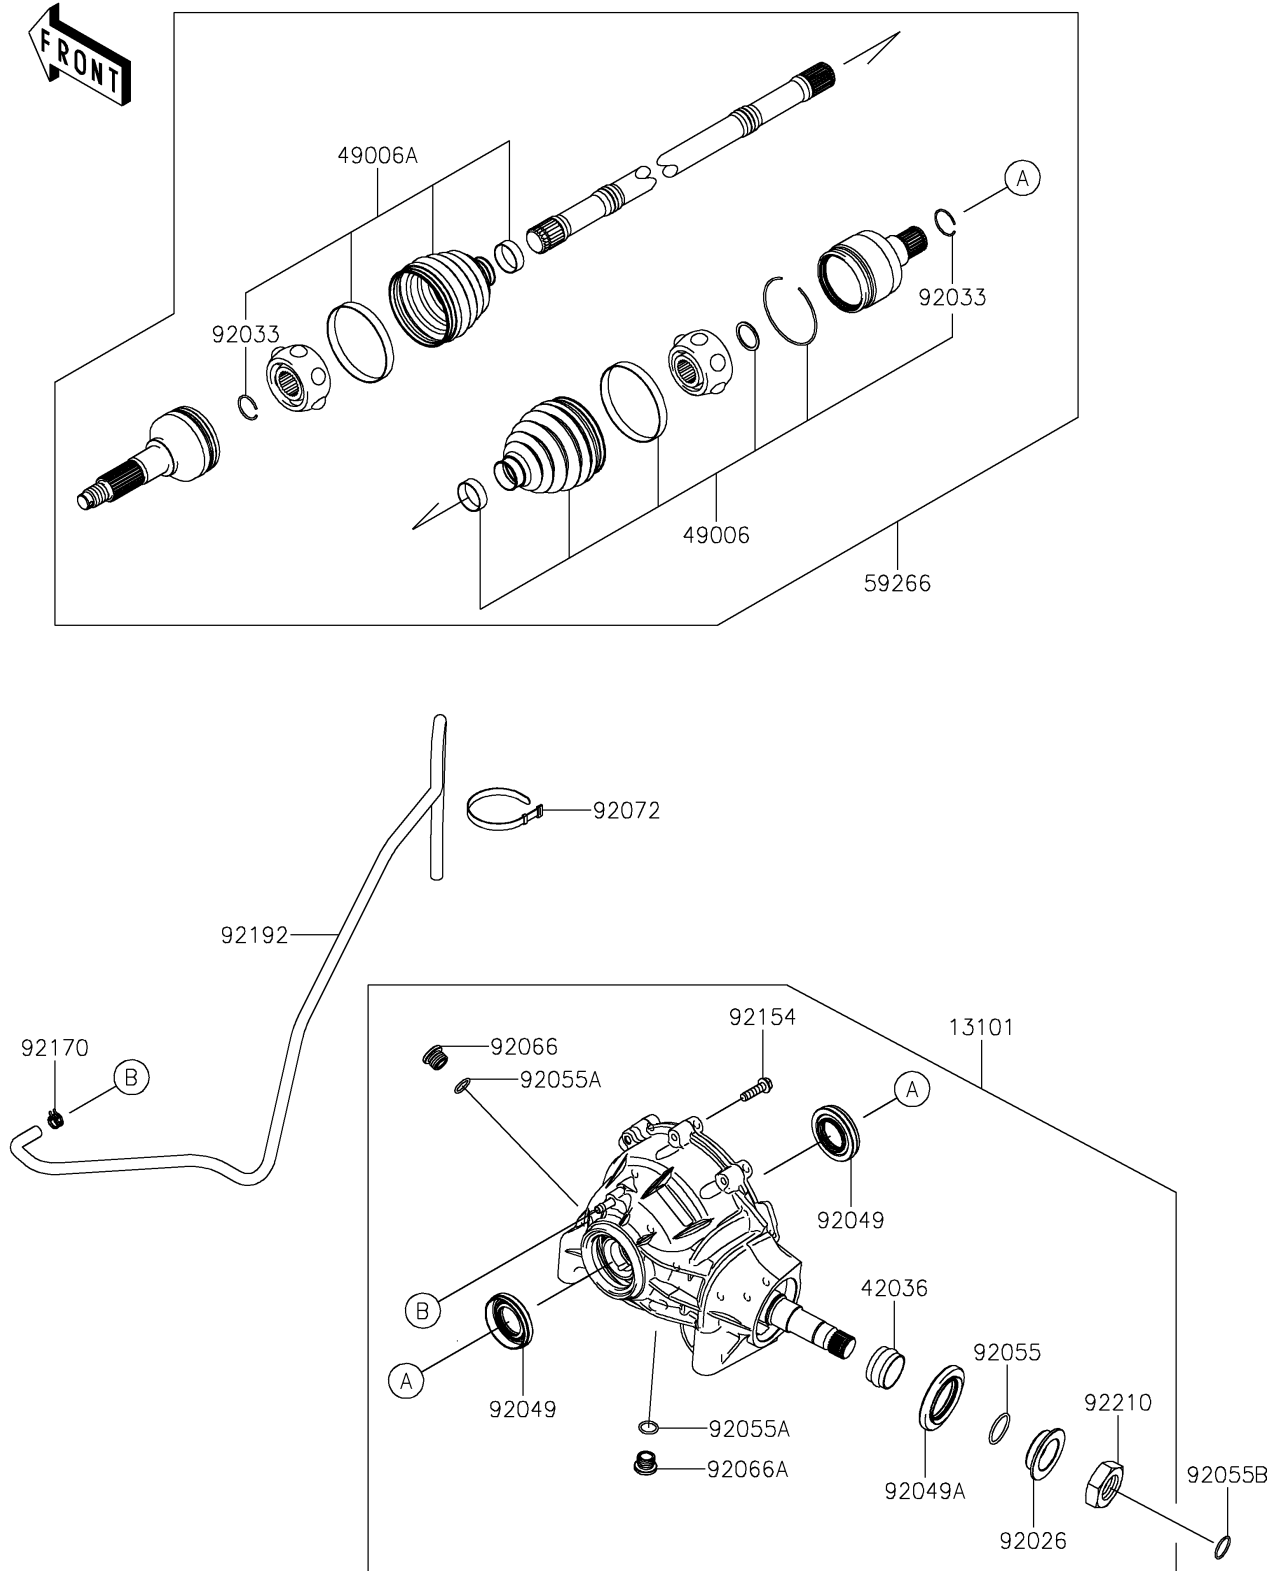

2022 MULE PRO-DXT™ EPS DIESEL FE

PARTS DIAGRAM

Drive Shaft-Front(CNFNN/CPFNN)

E3136

2022 MULE PRO-DXT™ EPS DIESEL FE

PARTS LIST

Drive Shaft-Front(CNFNN/CPFNN)

ITEM NAME

PART NUMBER

QUANTITY
