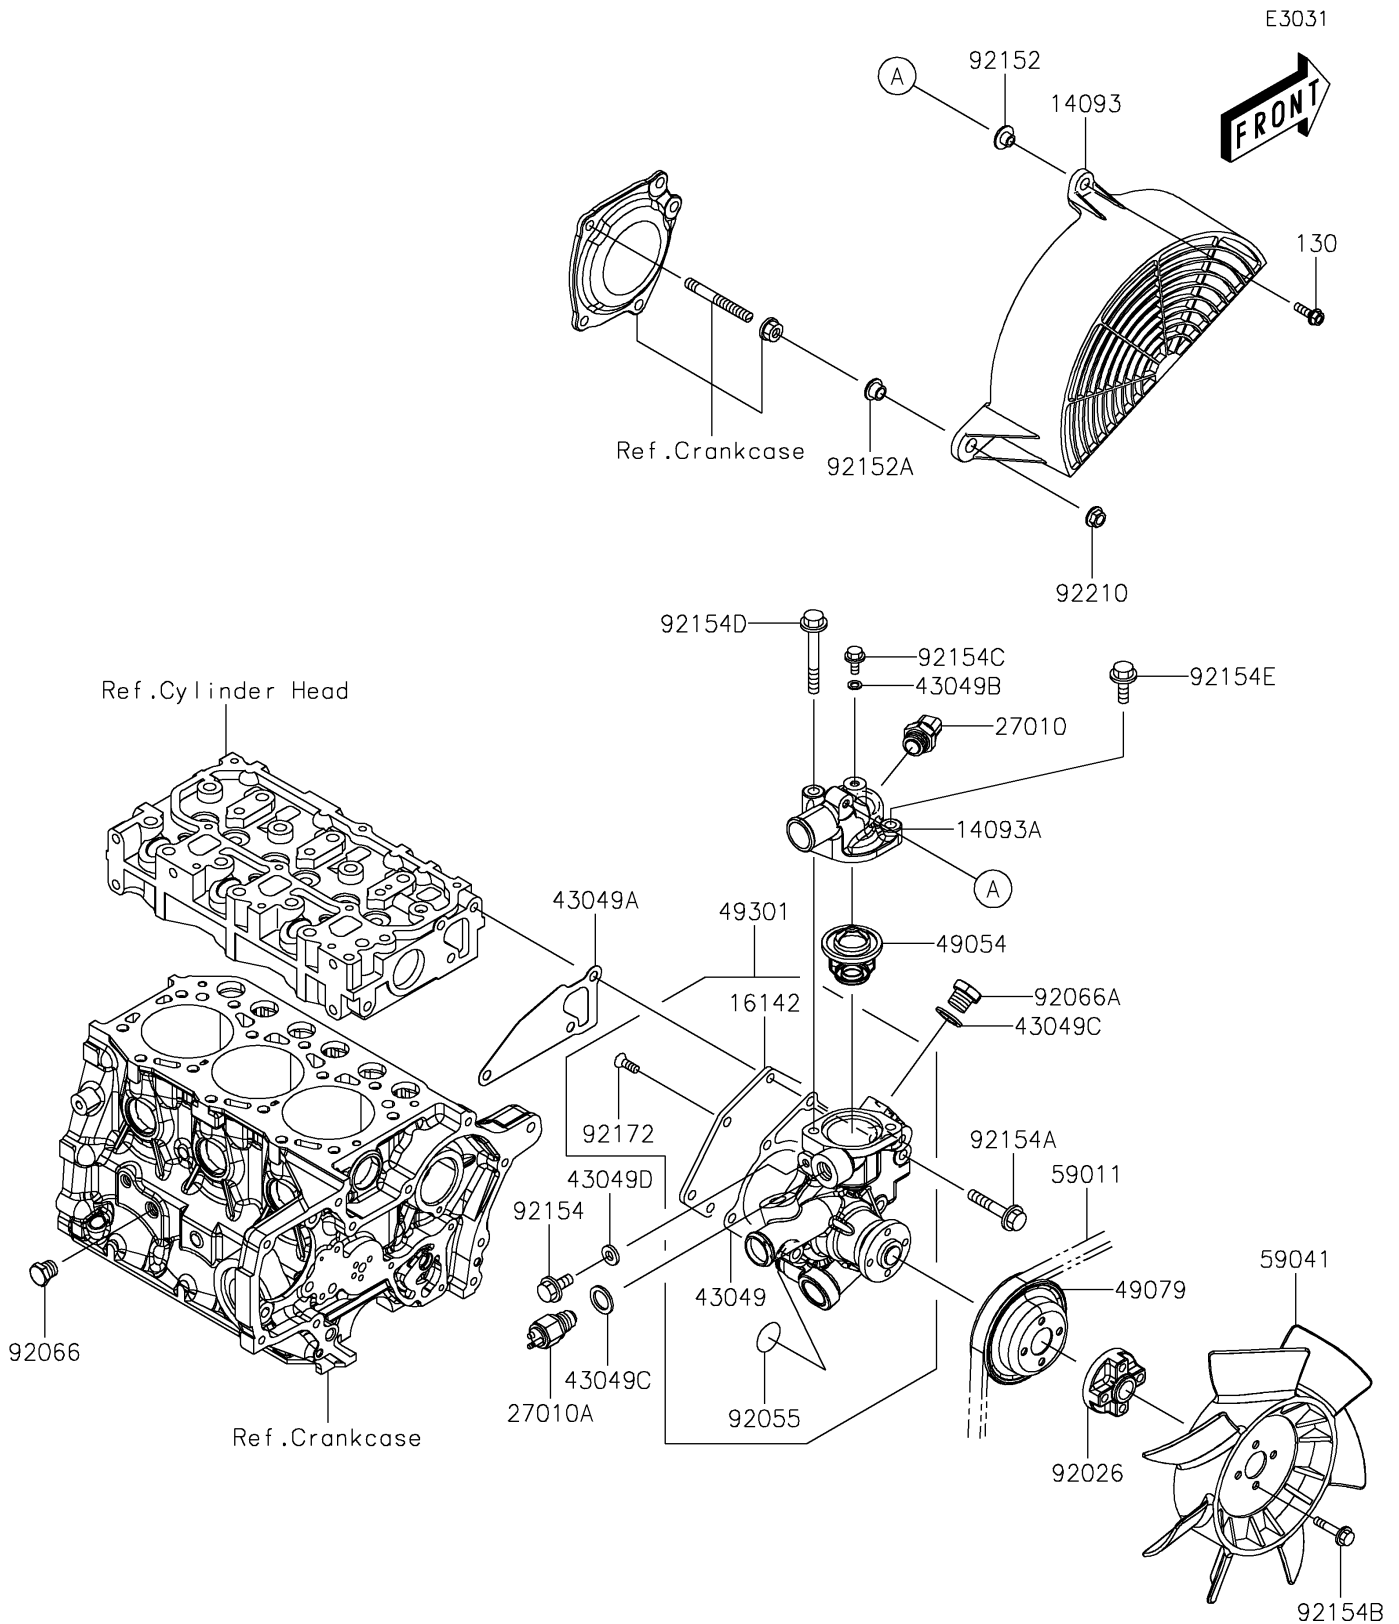

2022 MULE PRO-DXT™ EPS DIESEL FE

PARTS DIAGRAM

Water Pump

2022 MULE PRO-DXT™ EPS DIESEL FE

Kawasaki
Let the Good Times Roll®

PARTS LIST

Water Pump

ITEM NAME	PART NUMBER	QUANTITY
COVER,FAN (Ref # 14093)	14093-0297	1
COVER,THERMOSTAT (Ref # 14093A)	14093-0446	1
COVER-PUMP (Ref # 16142)	16142-0736	1
SWITCH,THERMOSTAT (Ref # 27010)	27010-0839	1
SWITCH,THERMO (Ref # 27010A)	27010-0840	1
PACKING,WATER PUMP (Ref # 43049)	43049-0040	1
PACKING,WATER PUMP (Ref # 43049A)	43049-0041	1
PACKING,6X1 (Ref # 43049B)	43049-0042	1
PACKING (Ref # 43049C)	43049-0043	2
PACKING,8X1 (Ref # 43049D)	43049-0047	1
THERMOSTAT (Ref # 49054)	49054-0008	1
PULLEY-BELT (Ref # 49079)	49079-0027	1
PUMP-ASSY-WATER (Ref # 49301)	49301-0003	1
BELT,A35 (Ref # 59011)	59011-0045	1
FAN,COOLING (Ref # 59041)	59041-0015	1
SPACER (Ref # 92026)	92026-0820	1
RING-O (Ref # 92055)	92055-0858	1
PLUG,DRAIN (Ref # 92066)	92066-0853	1
PLUG (Ref # 92066A)	92066-0854	1
COLLAR (Ref # 92152)	92152-0181	1
COLLAR (Ref # 92152A)	92152-0613	1
BOLT,FLANGED,8X12 (Ref # 92154)	92154-1999	1
BOLT,FLANGED,8X45 (Ref # 92154A)	92154-2000	3
BOLT,FLANGED,6X30 (Ref # 92154B)	92154-2067	4
BOLT,FLANGED,6X10 (Ref # 92154C)	92154-2068	1
BOLT,FLANGED,8X65 (Ref # 92154D)	92154-2070	1
BOLT,FLANGED,8X28 (Ref # 92154E)	92154-2110	1
SCREW,6X12 (Ref # 92172)	92172-0987	5
NUT,FLANGED,8MM (Ref # 92210)	92210-0555	1

2022 MULE PRO-DXT™ EPS DIESEL FE

PARTS LIST

Water Pump

ITEM NAME	PART NUMBER	QUANTITY
BOLT-FLANGED,6X20 (Ref # 130)	130BA0620	1