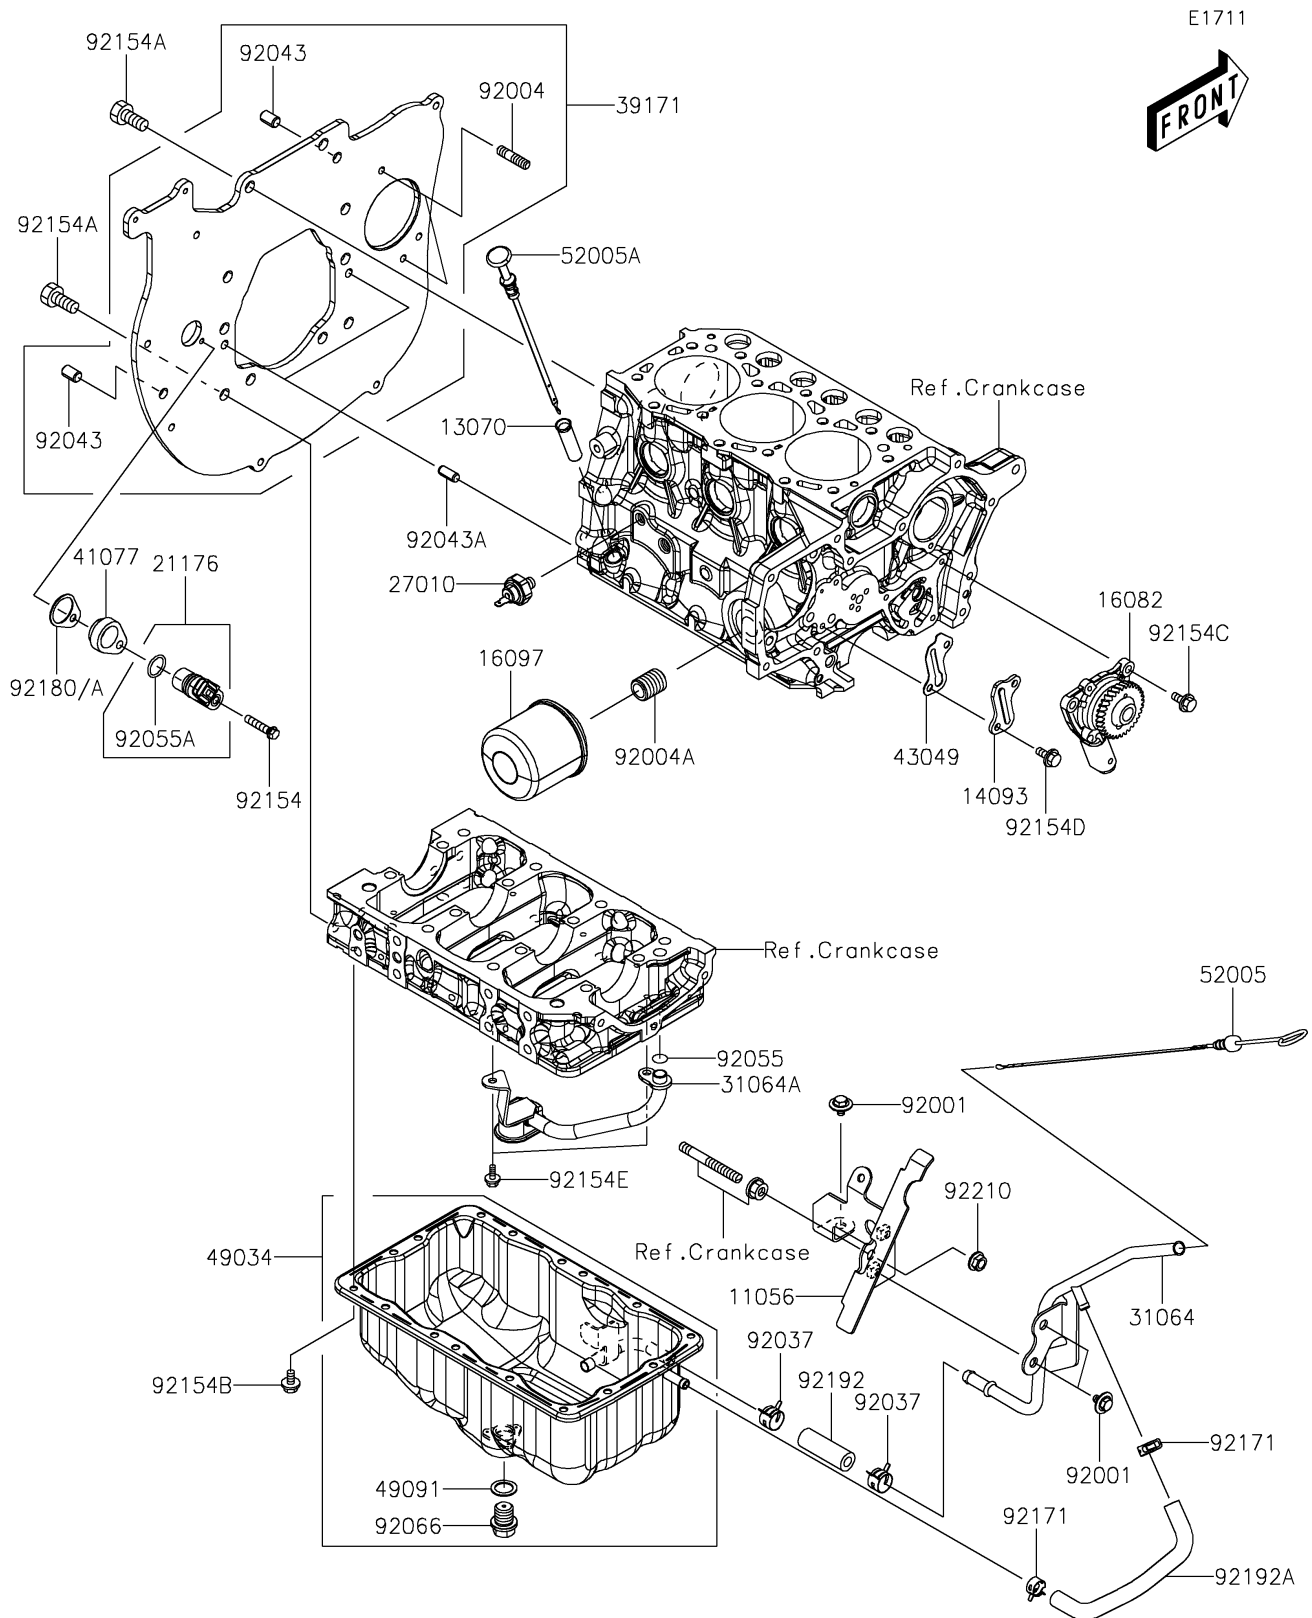

2022 MULE PRO-DXT™ EPS DIESEL FE

PARTS DIAGRAM

Oil Pan/Oil Filter

2022 MULE PRO-DXT™ EPS DIESEL FE

PARTS LIST

Oil Pan/Oil Filter

ITEM NAME	PART NUMBER	QUANTITY
-----------	-------------	----------
