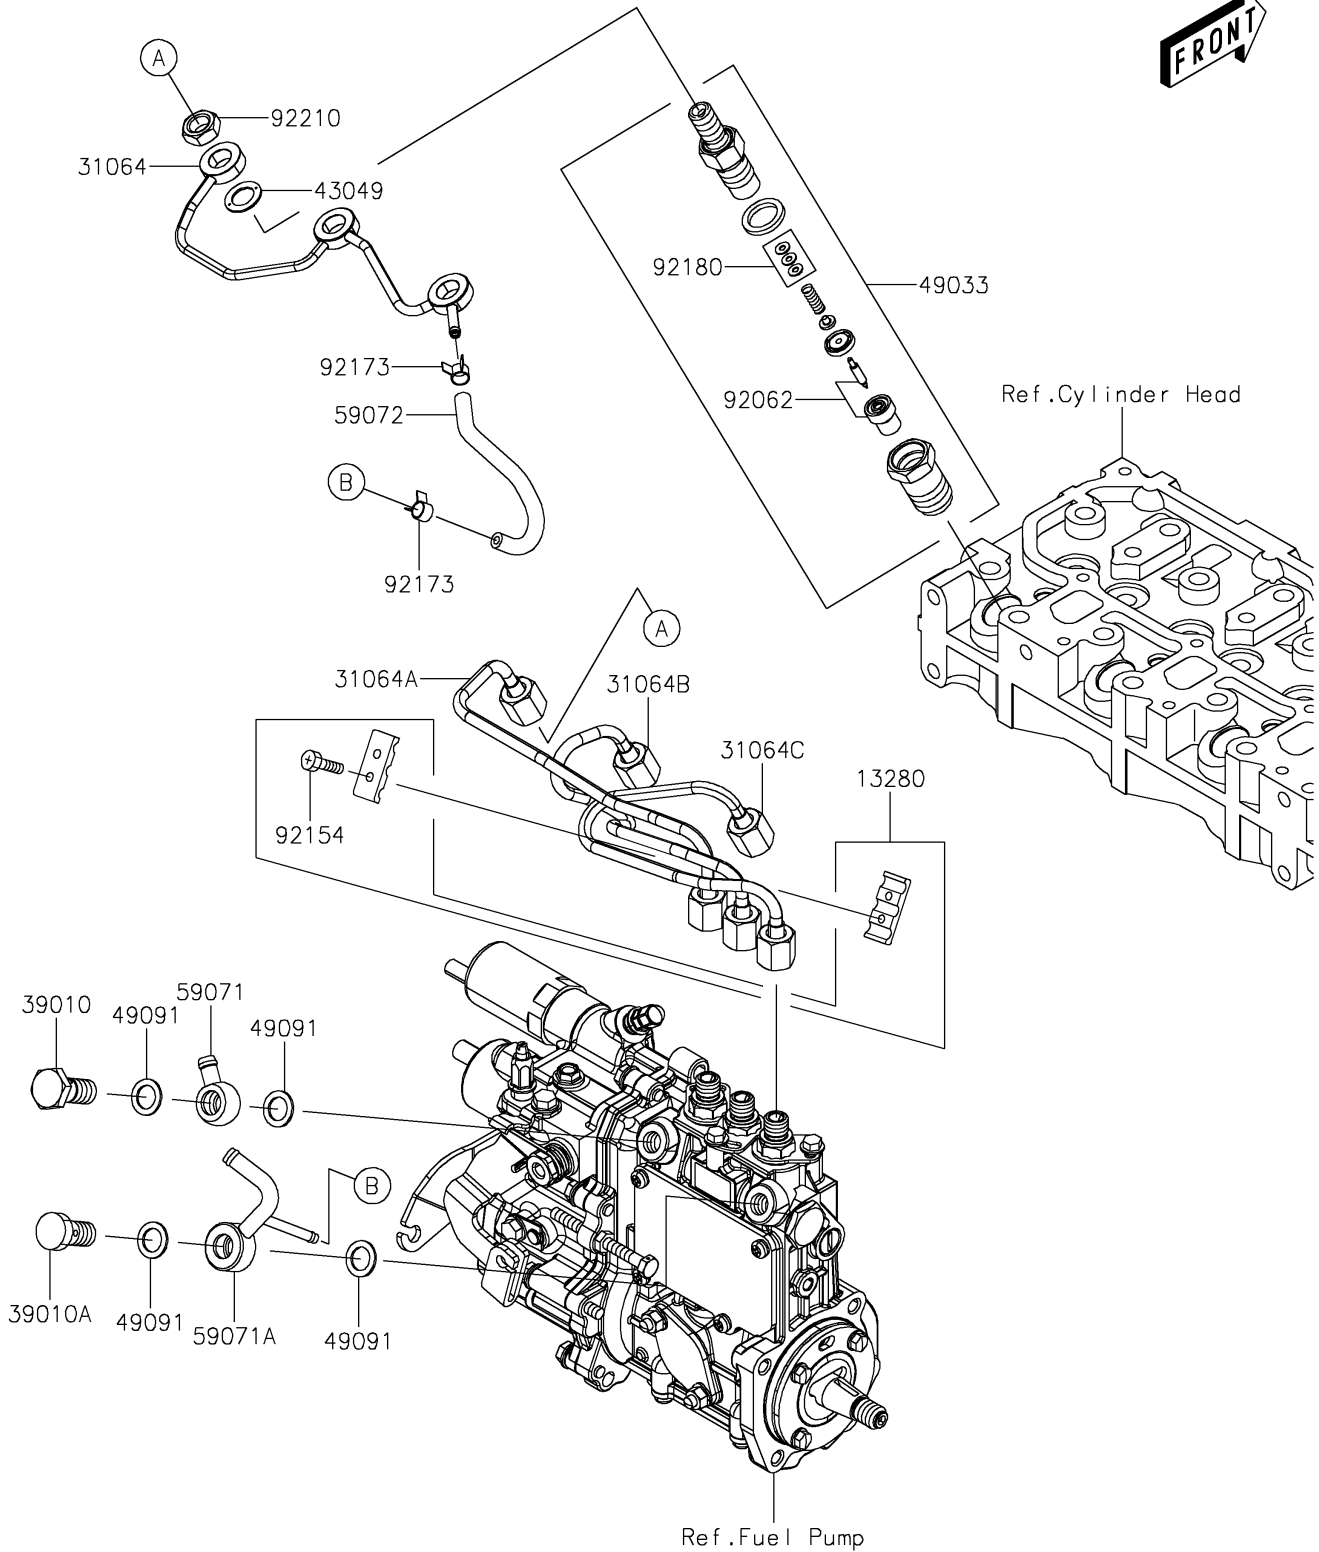

2024 MULE PRO-DXT™ FE DIESEL EPS

PARTS DIAGRAM

Fuel Injection

E1530

2024 MULE PRO-DXT™ FE DIESEL EPS

PARTS LIST

Fuel Injection

ITEM NAME	PART NUMBER	QUANTITY
-----------	-------------	----------
