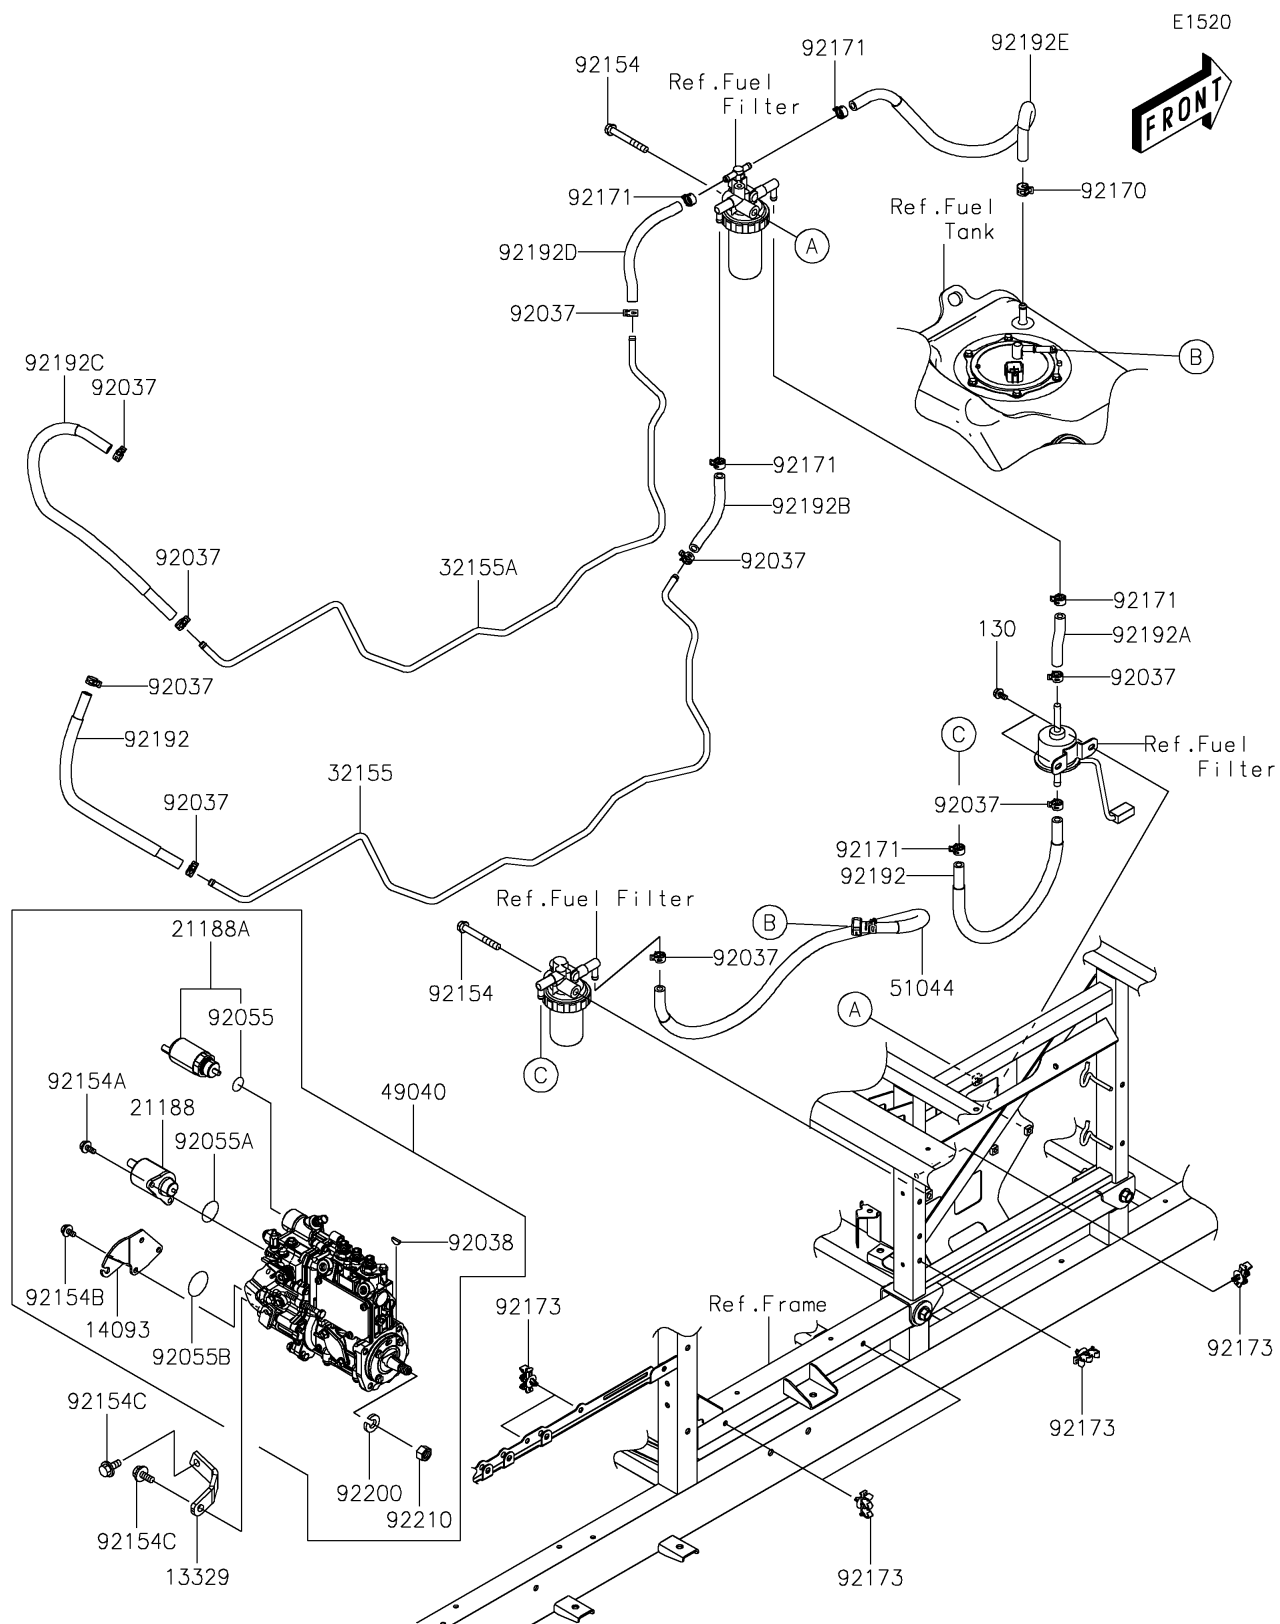

2024 MULE PRO-DXT™ FE DIESEL EPS

PARTS DIAGRAM

Fuel Pump

2024 MULE PRO-DXT™ FE DIESEL EPS

PARTS LIST

Fuel Pump

ITEM NAME	PART NUMBER	QUANTITY
-----------	-------------	----------
