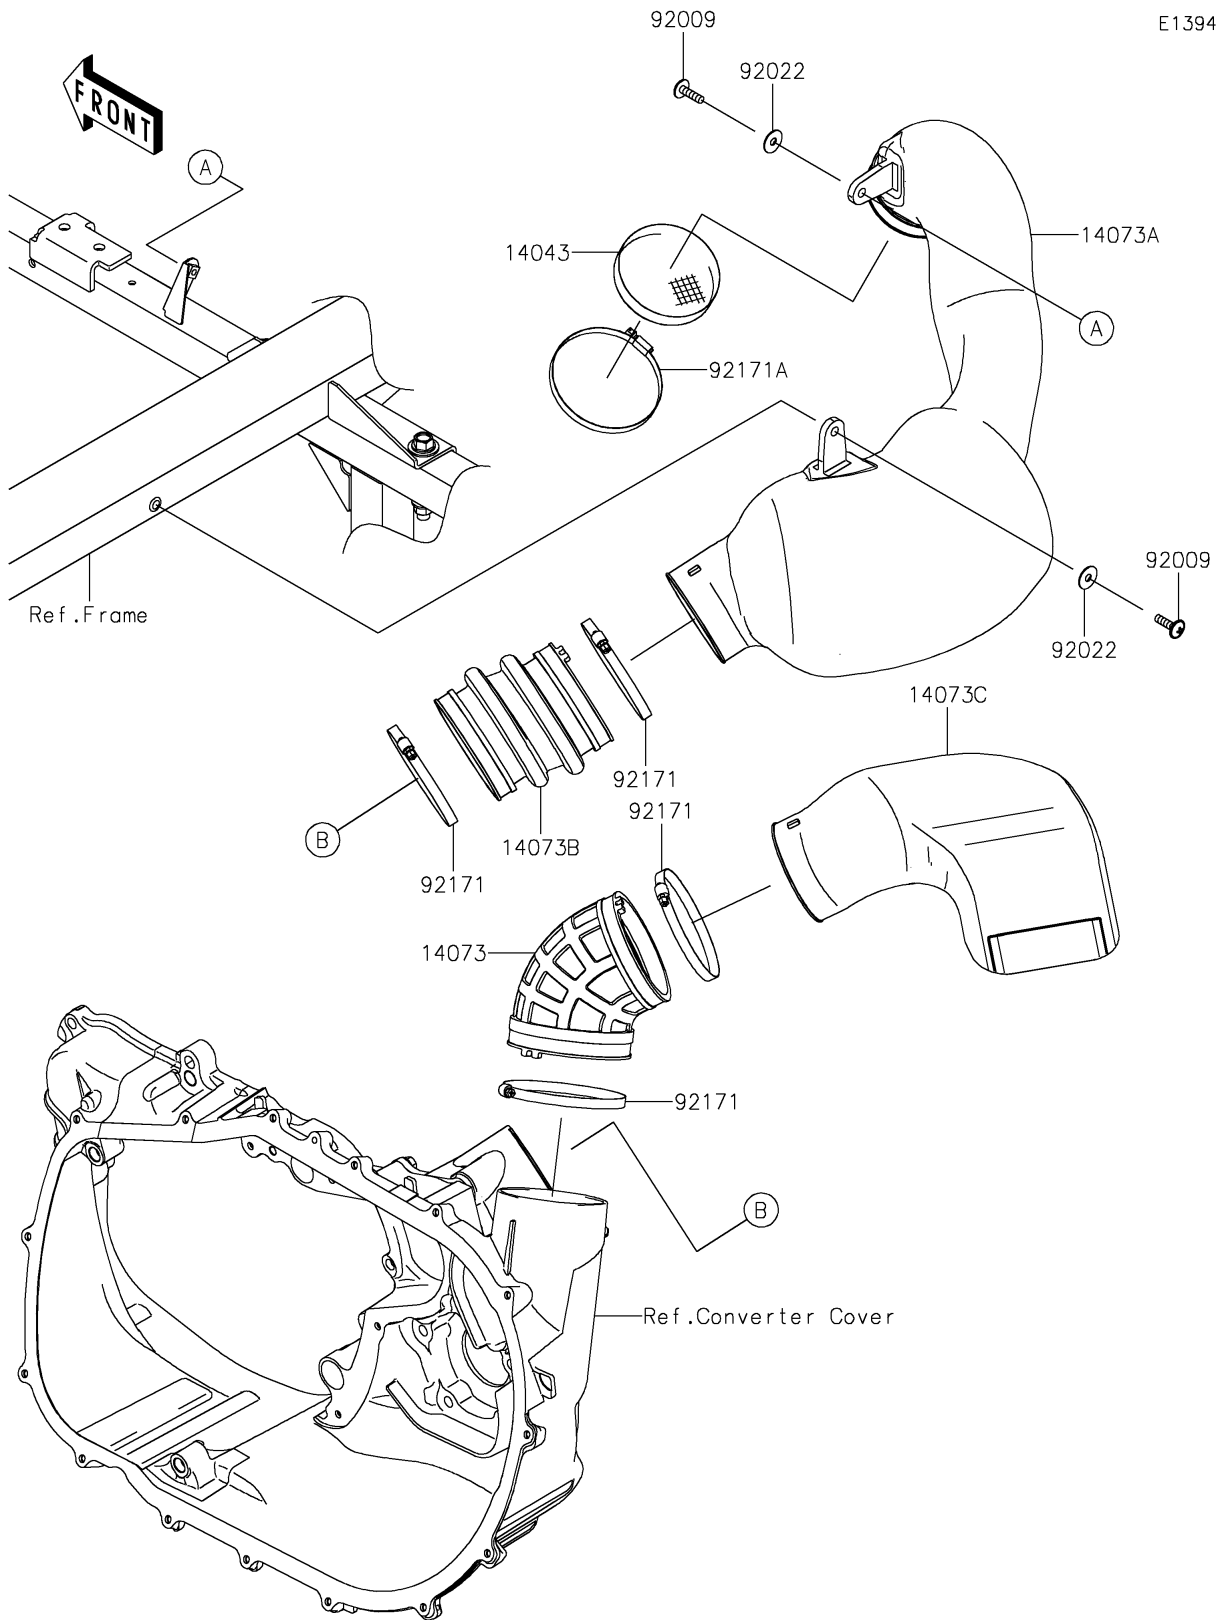

2022 MULE PRO-DXT™ EPS DIESEL FE

PARTS DIAGRAM

Air Cleaner-Belt Converter

2022 MULE PRO-DXT™ EPS DIESEL FE

PARTS LIST

Air Cleaner-Belt Converter

ITEM NAME	PART NUMBER	QUANTITY
-----------	-------------	----------
